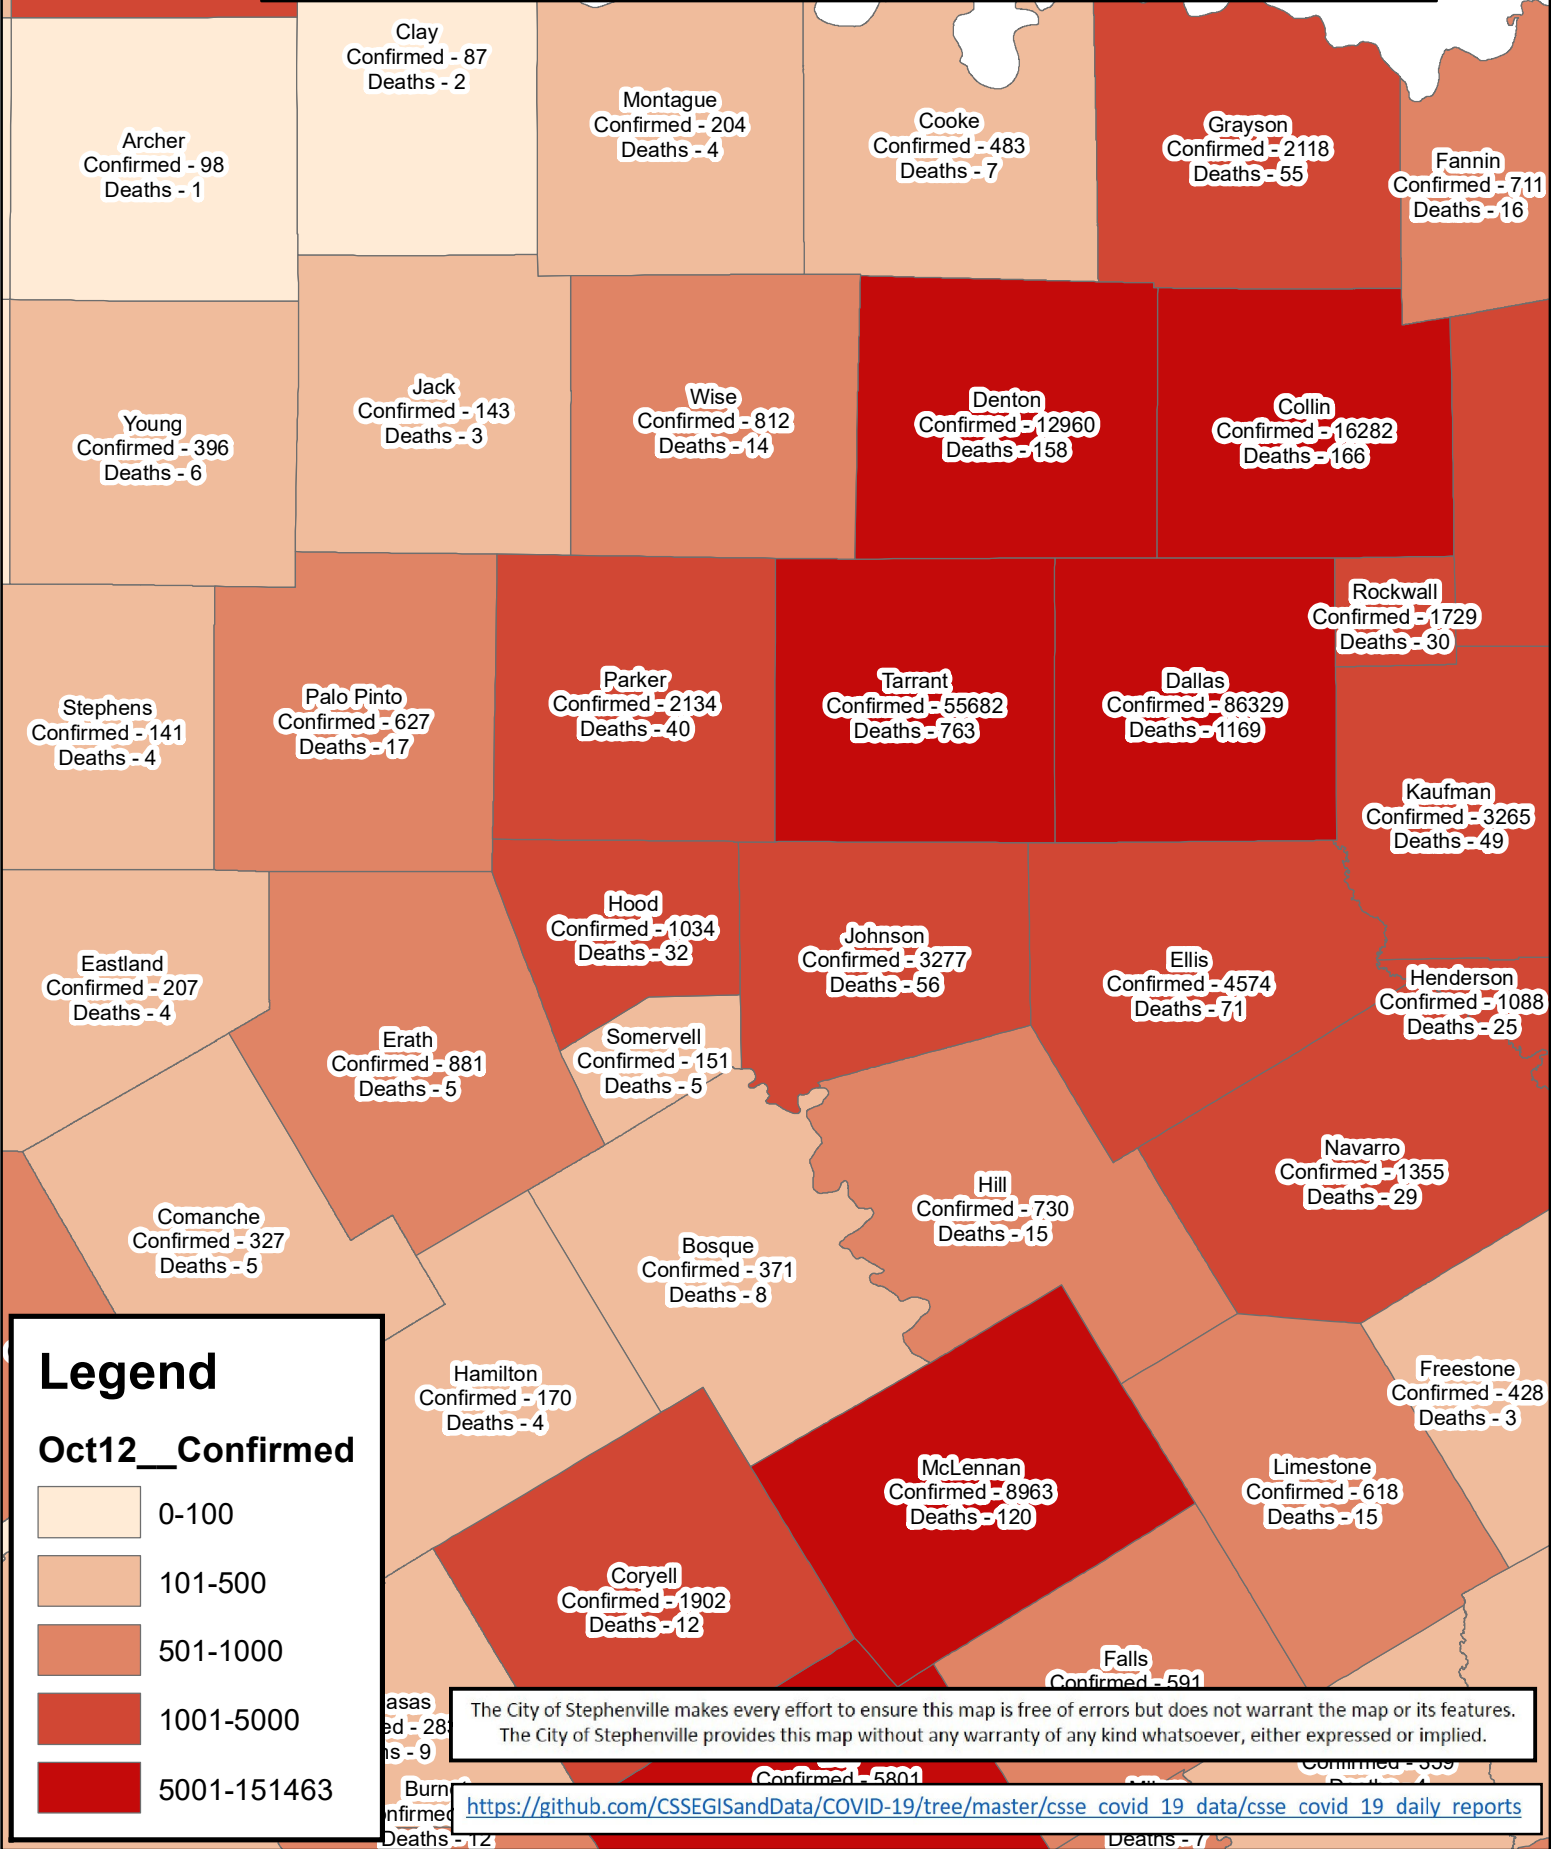

Erath County Area Covid-19 Confirmed Cases October 12, 2020

Legend

Oct12__Confirmed

- 0-100
- 101-500
- 501-1000
- 1001-5000
- 5001-151463

The City of Stephenville makes every effort to ensure this map is free of errors but does not warrant the map or its features. The City of Stephenville provides this map without any warranty of any kind whatsoever, either expressed or implied.

[https://github.com/CSSEGISandData/COVID-19/tree/master/csse covid 19 data/csse covid 19 daily reports](https://github.com/CSSEGISandData/COVID-19/tree/master/csse_covid_19_data/csse_covid_19_daily_reports)