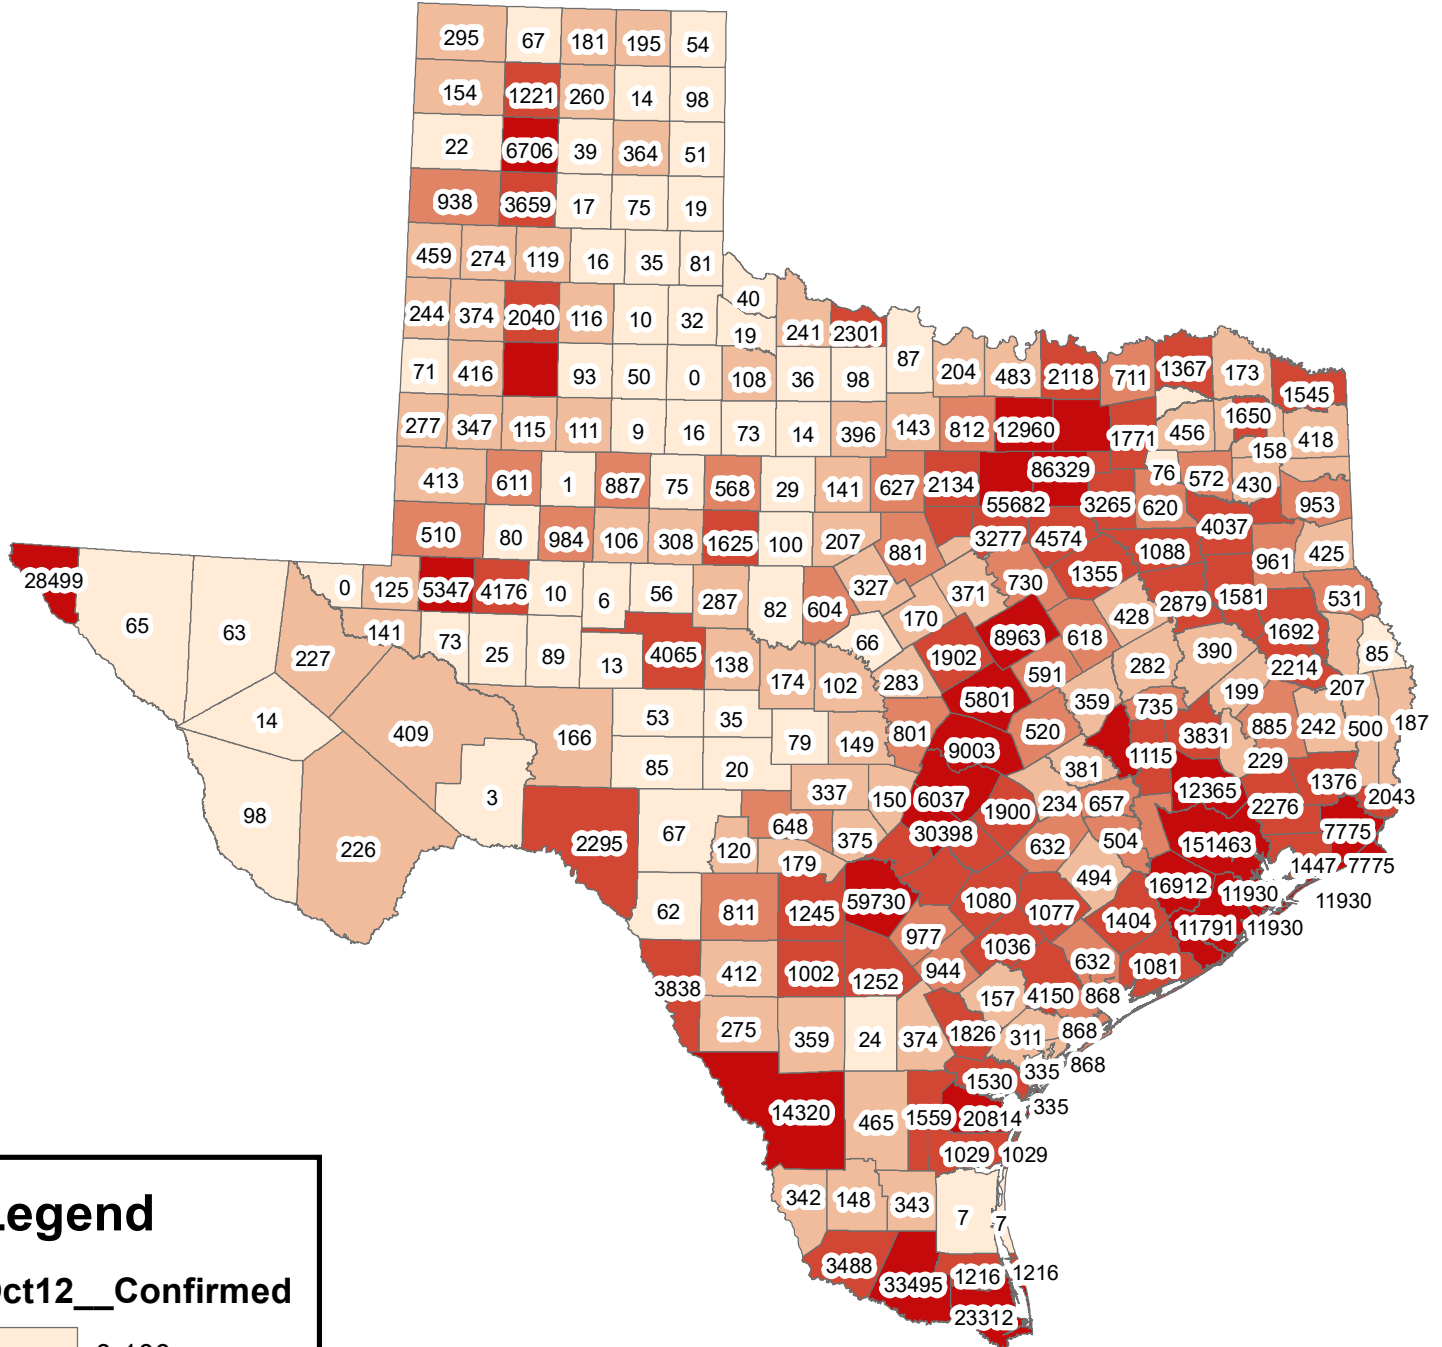

Texas Covid-19 Confirmed Cases October 12, 2020

Legend

Oct12__Confirmed

The City of Stephenville makes every effort to ensure this map is free of errors but does not warrant the map or its features. The City of Stephenville provides this map without any warranty of any kind whatsoever, either expressed or implied.

[https://github.com/CSSEGISandData/COVID-19/tree/master/csse covid 19 data/csse covid 19 daily reports](https://github.com/CSSEGISandData/COVID-19/tree/master/csse%20covid%2019%20data/csse%20covid%2019%20daily%20reports)