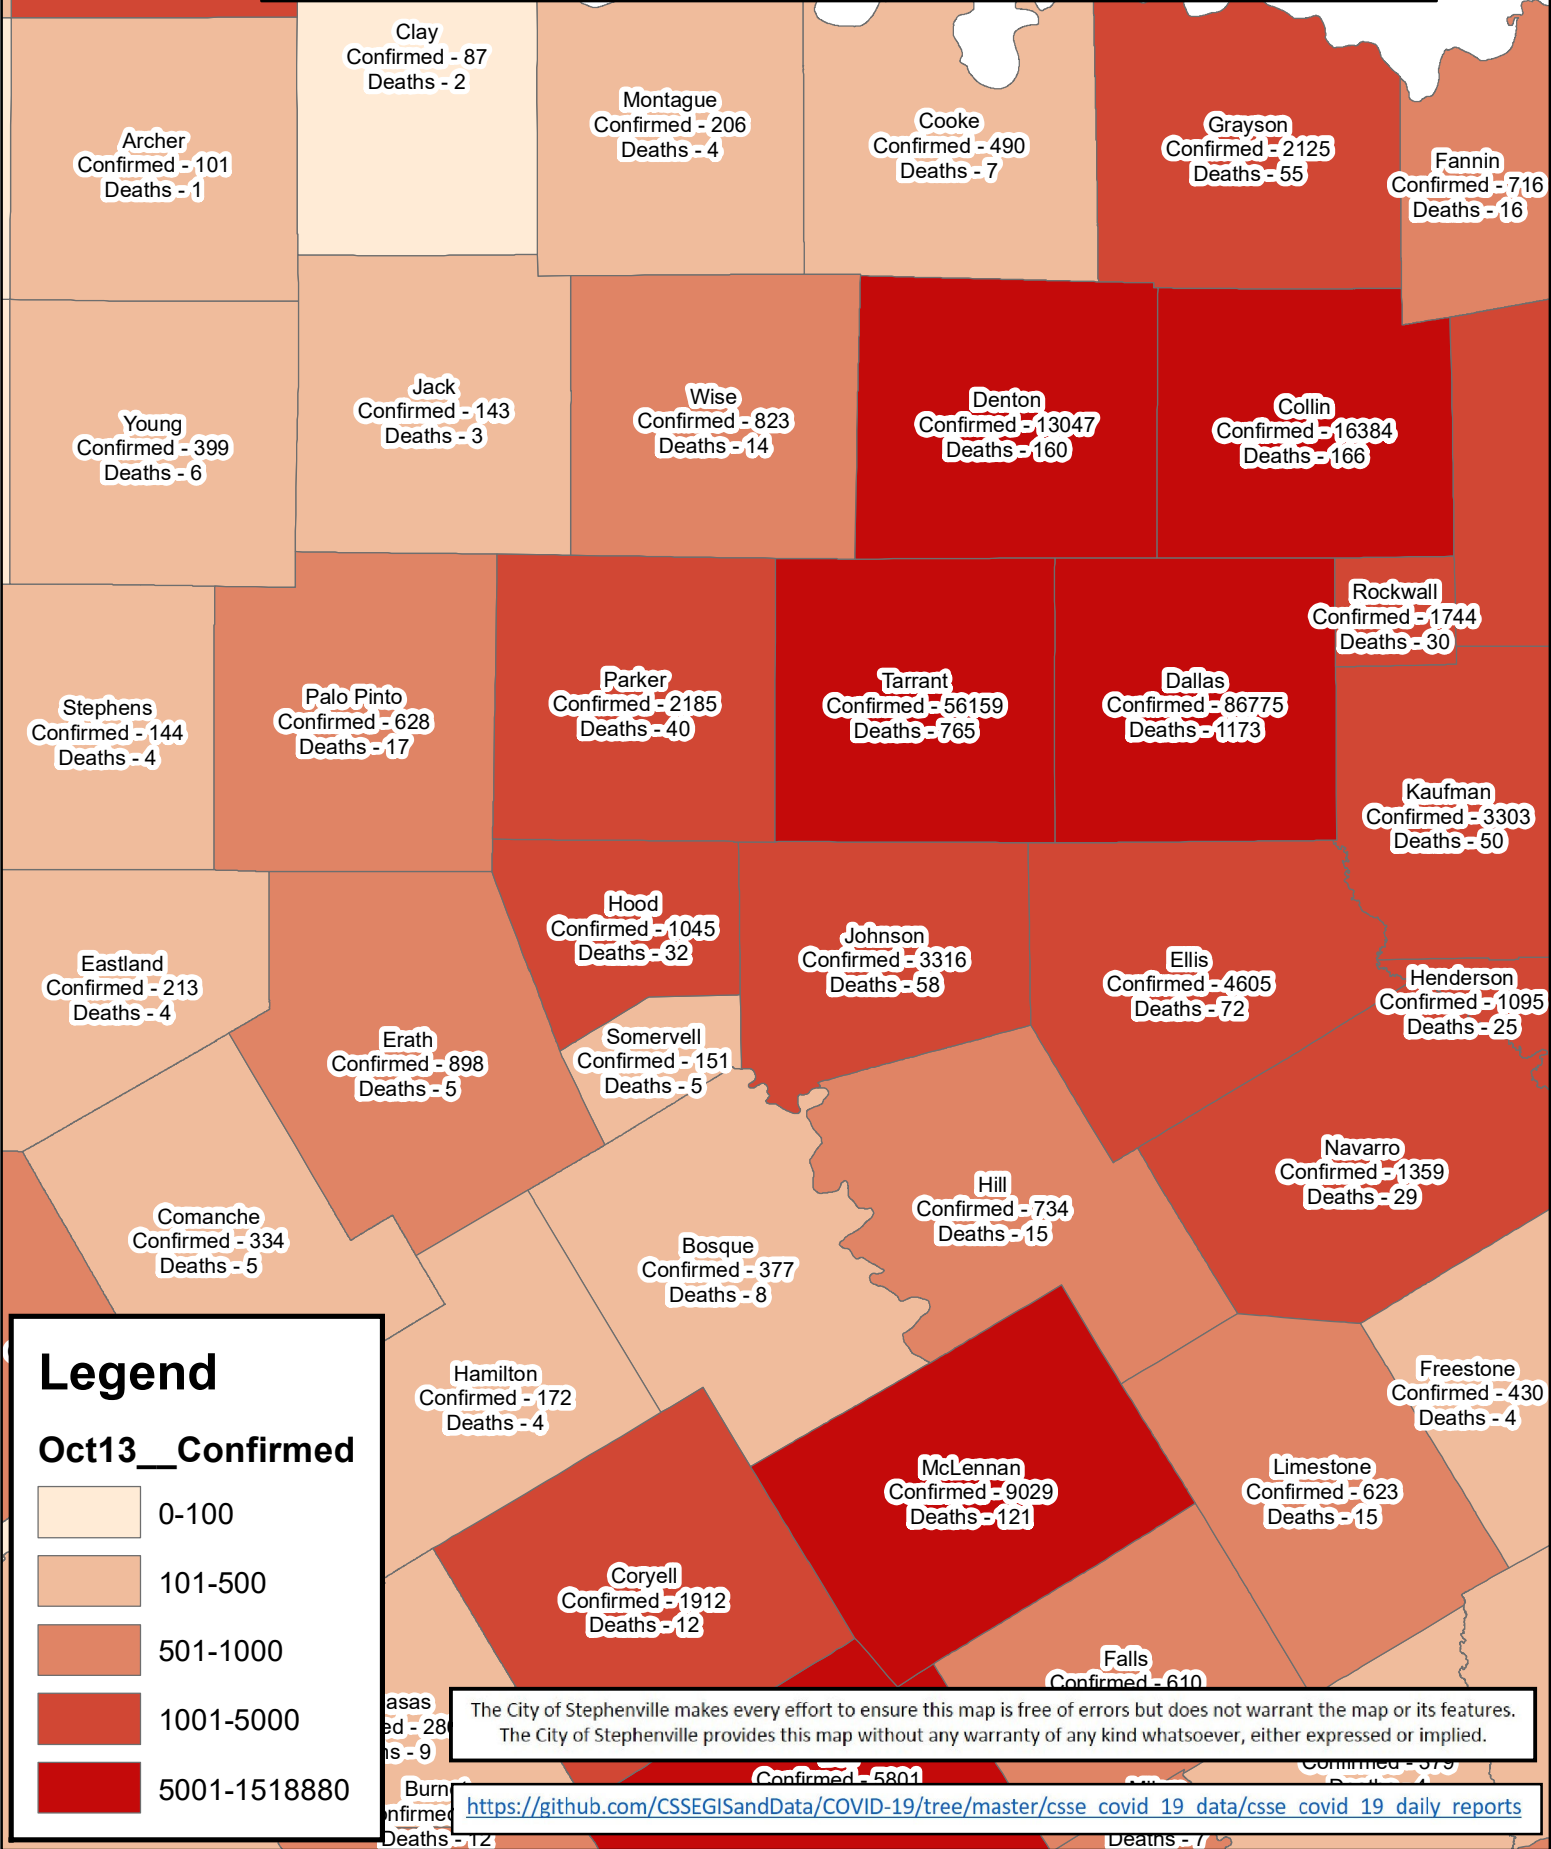

Erath County Area Covid-19 Confirmed Cases October 13, 2020

Legend

Oct13__Confirmed

- 0-100
- 101-500
- 501-1000
- 1001-5000
- 5001-1518880

The City of Stephenville makes every effort to ensure this map is free of errors but does not warrant the map or its features. The City of Stephenville provides this map without any warranty of any kind whatsoever, either expressed or implied.

https://github.com/CSSEGISandData/COVID-19/tree/master/csse_covid_19_data/csse_covid_19_daily_reports