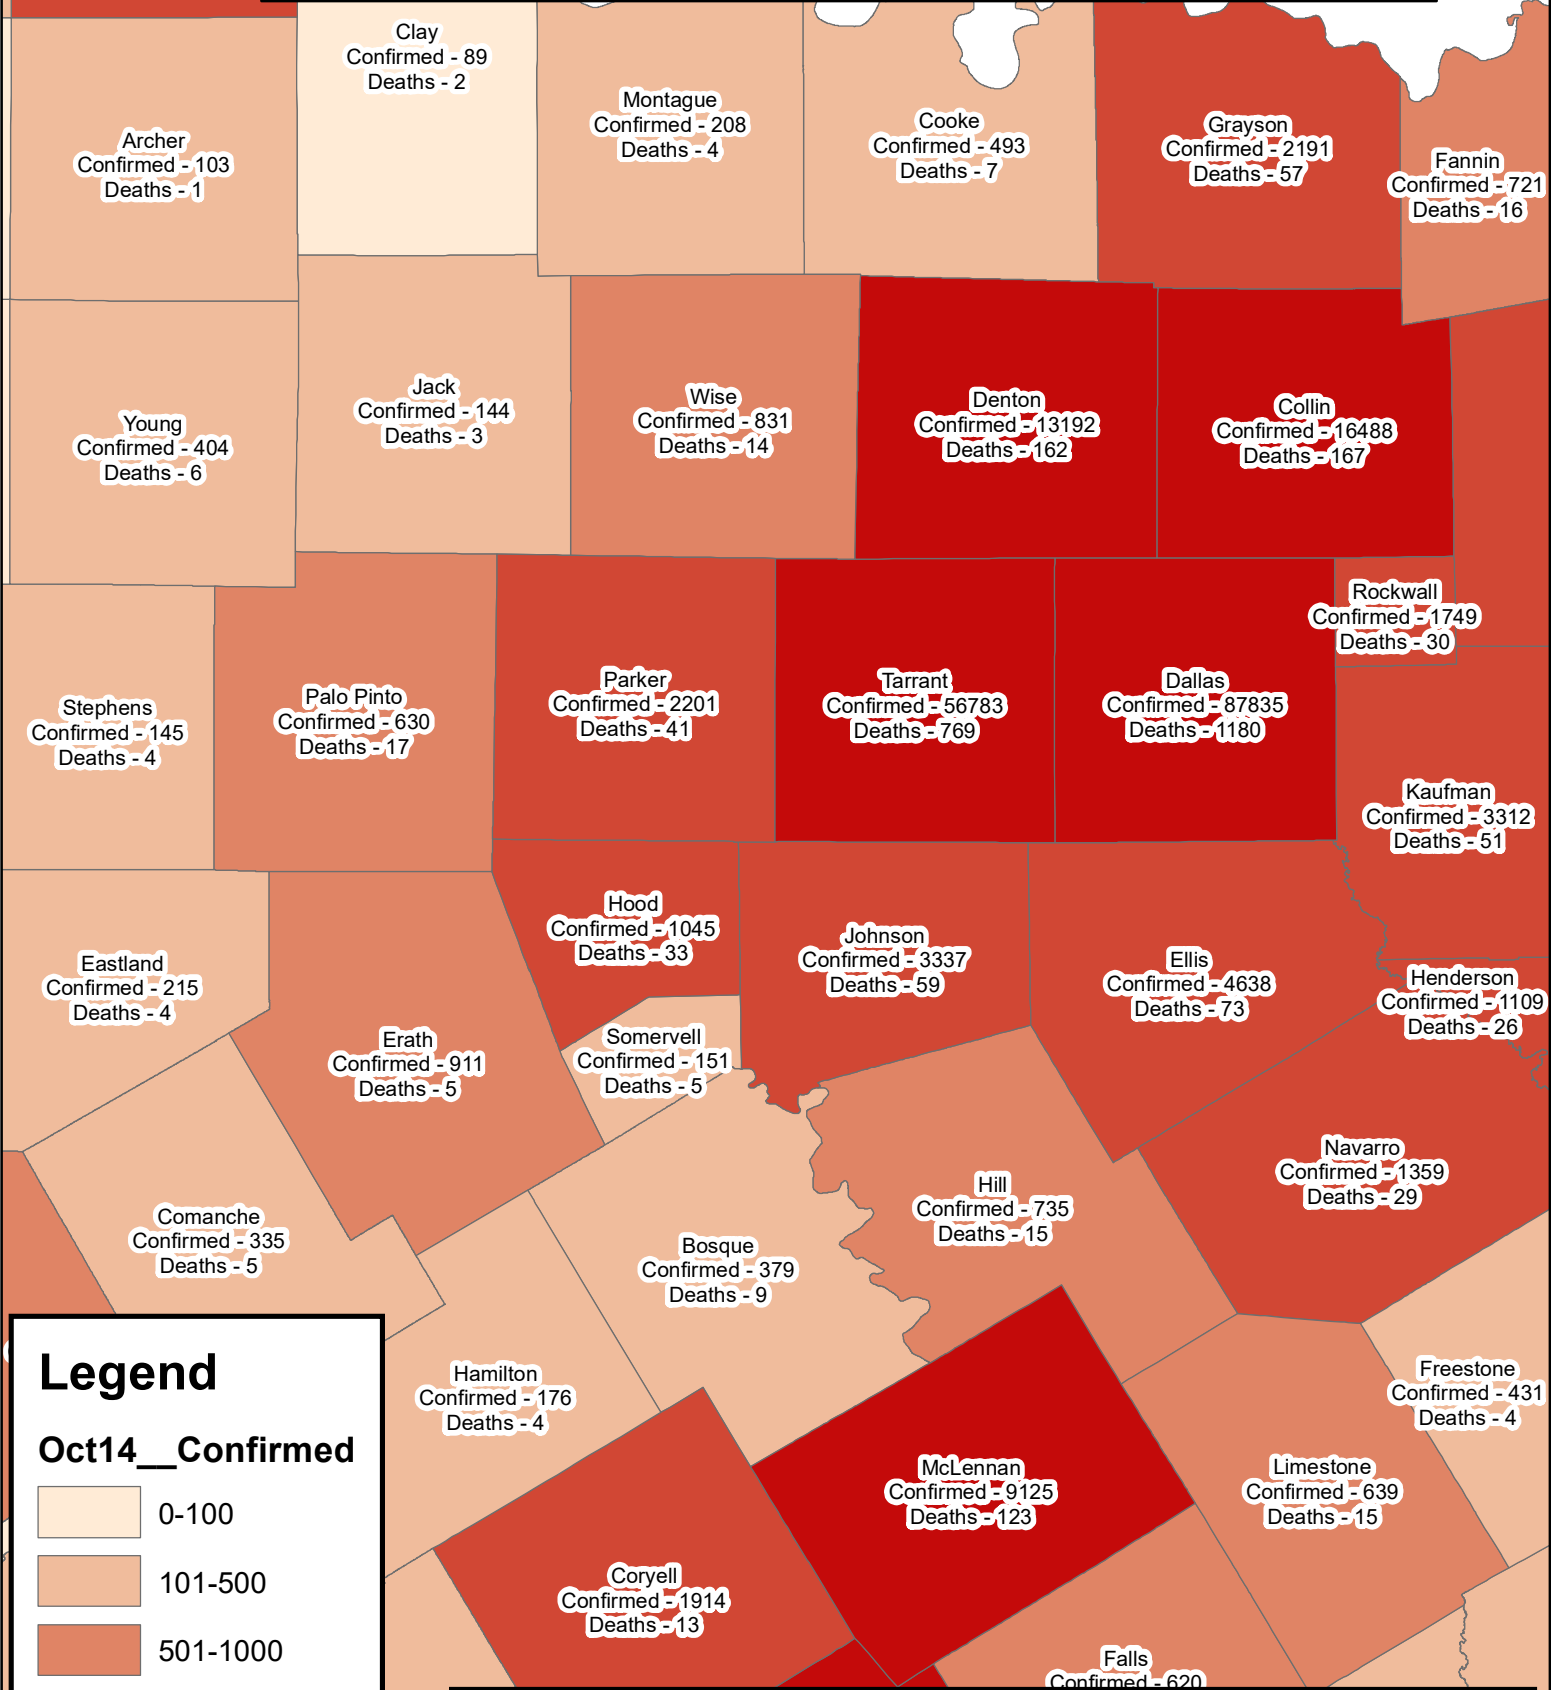

Erath County Area Covid-19 Confirmed Cases October 14, 2020

Legend

Oct14__Confirmed

- 0-100
- 101-500
- 501-1000
- 1001-5000
- 5001-152623

The City of Stephenville makes every effort to ensure this map is free of errors but does not warrant the map or its features. The City of Stephenville provides this map without any warranty of any kind whatsoever, either expressed or implied.

https://github.com/CSSEGISandData/COVID-19/tree/master/csse_covid_19_data/csse_covid_19_daily_reports