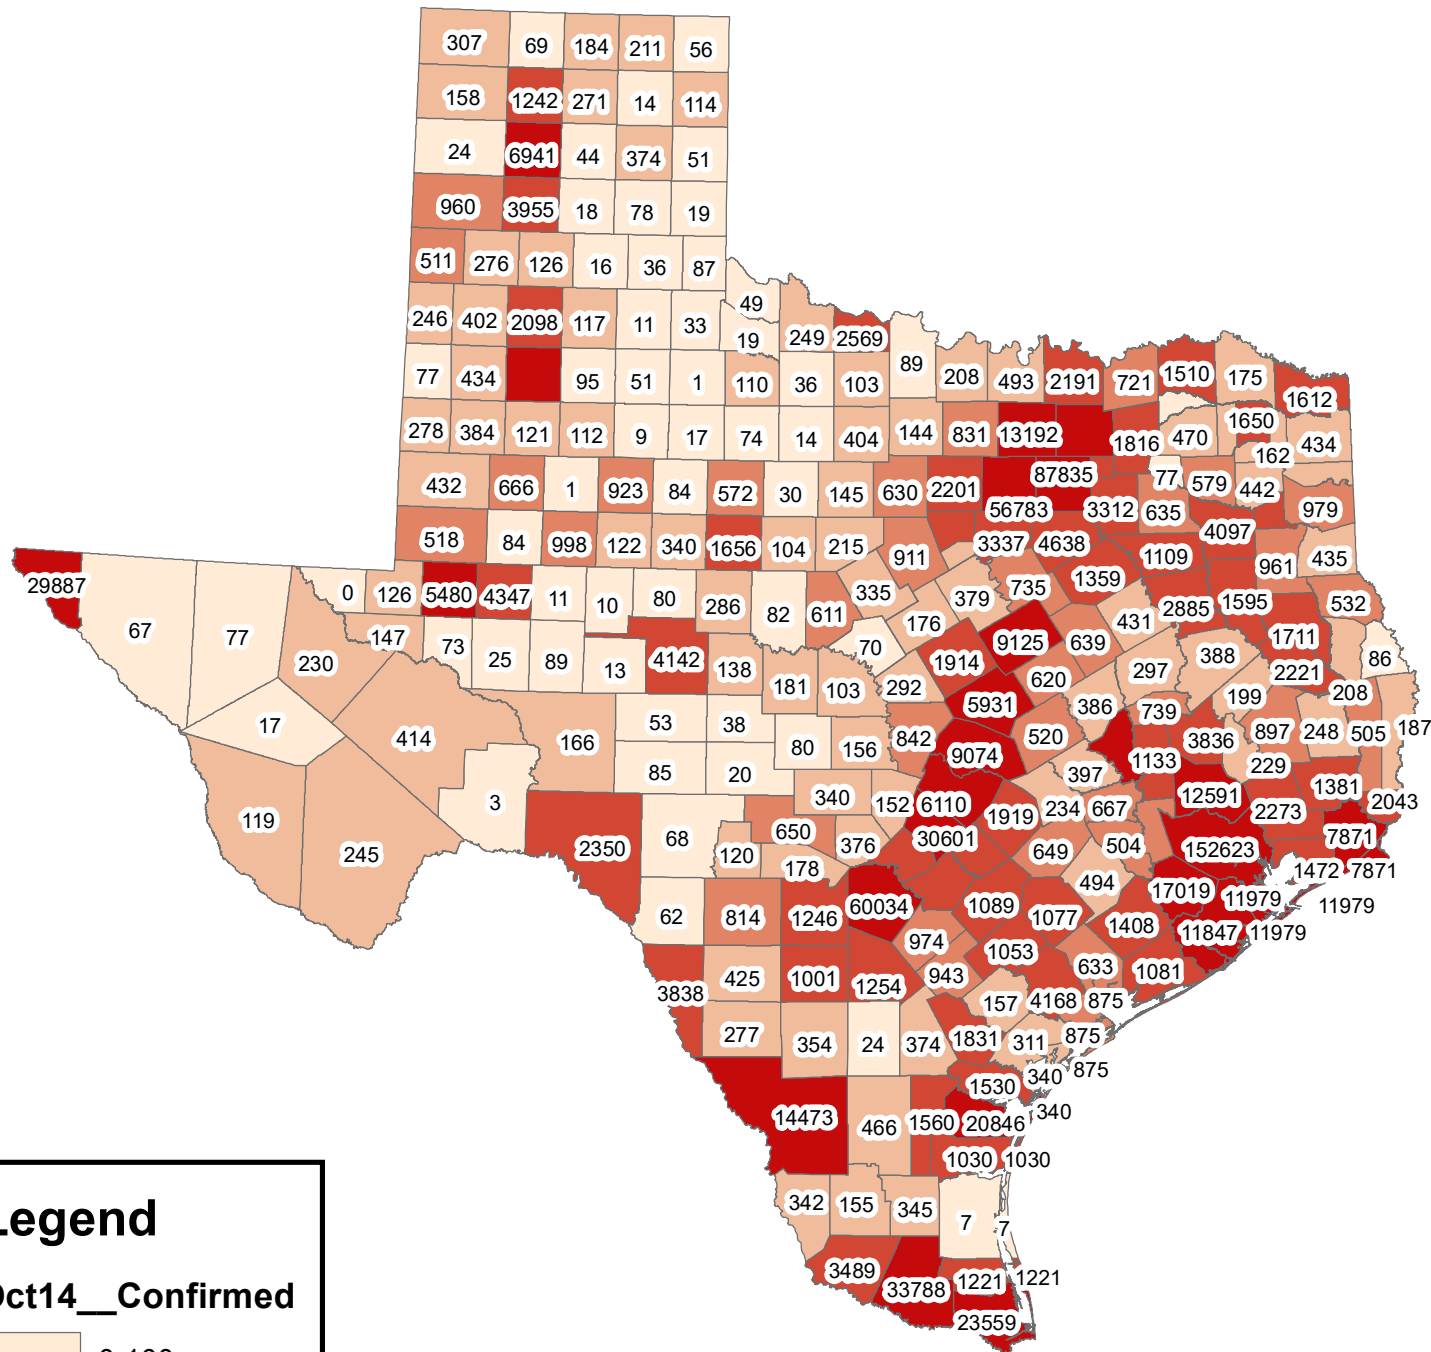

Texas Covid-19 Confirmed Cases

October 14, 2020

Legend

Oct14__Confirmed

- 0-100
- 101-500
- 501-1000
- 1001-5000
- 5001-152623

The City of Stephenville makes every effort to ensure this map is free of errors but does not warrant the map or its features. The City of Stephenville provides this map without any warranty of any kind whatsoever, either expressed or implied.

<https://github.com/CSSEGISandData/COVID-19/tree/master/csse covid 19 data/csse covid 19 daily reports>