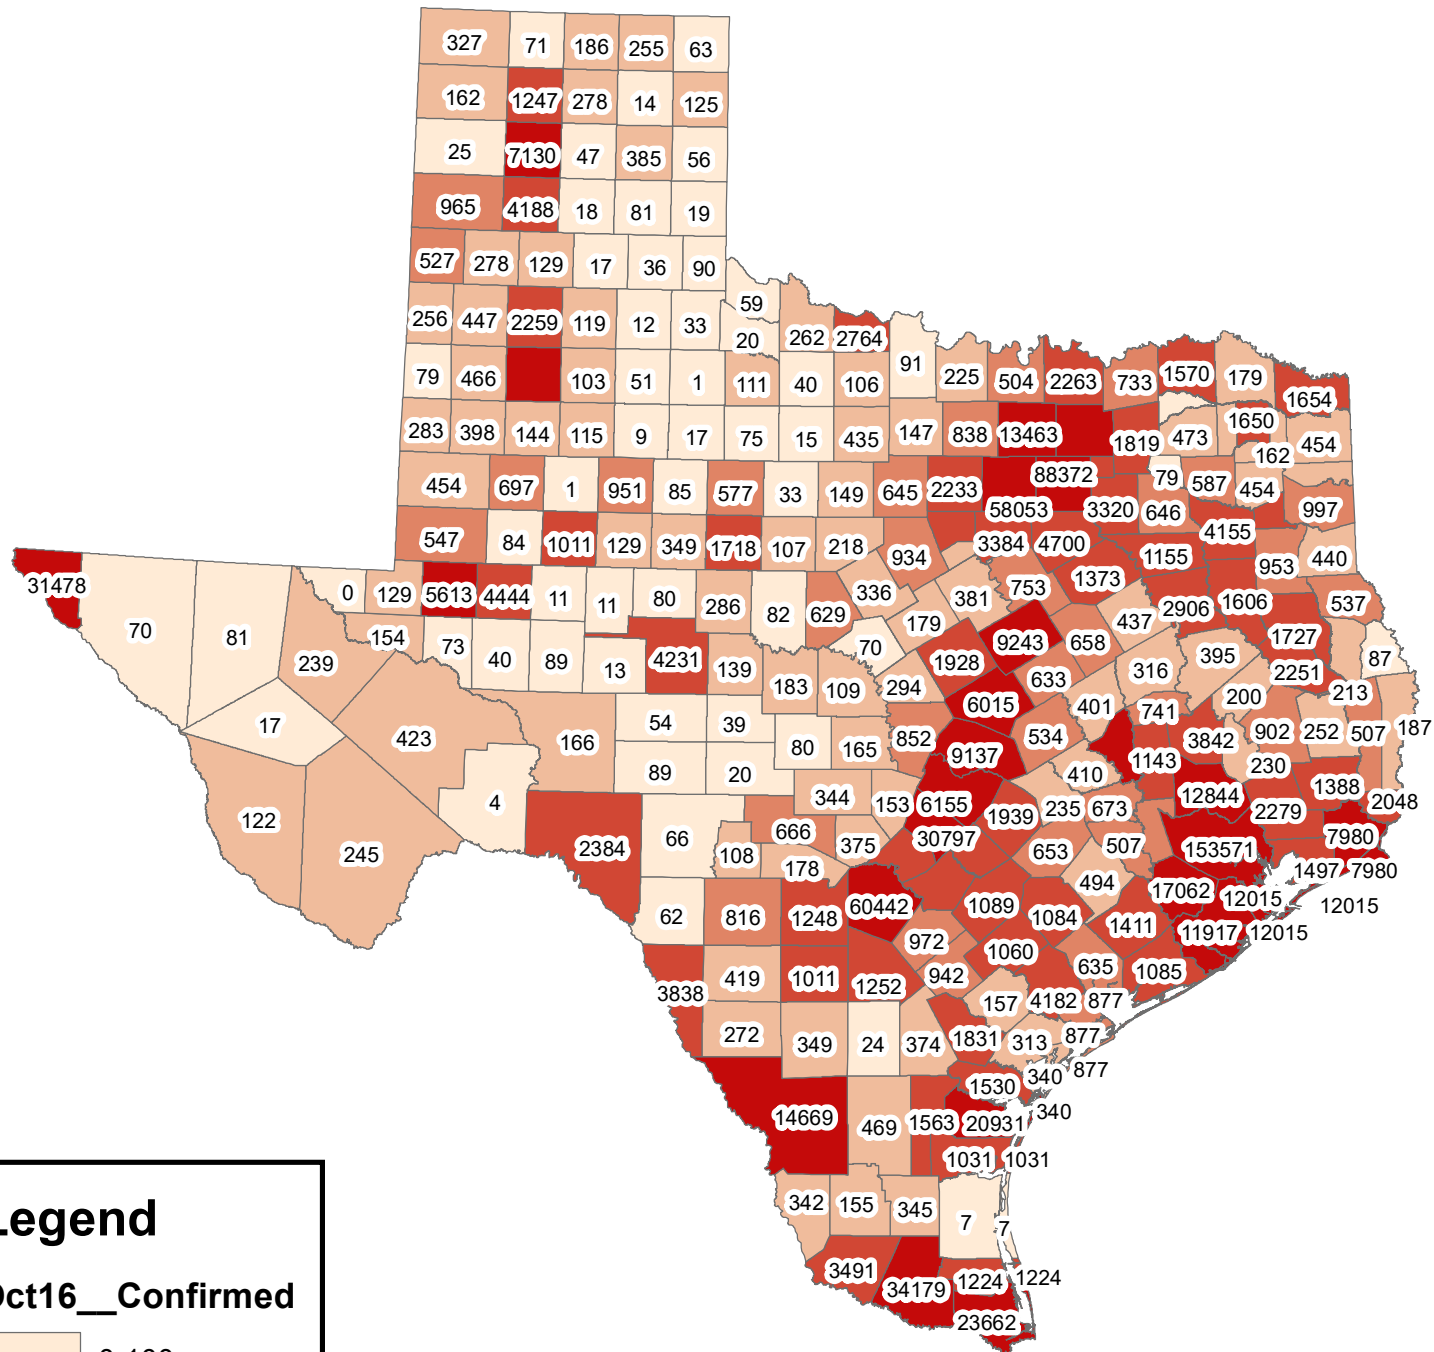

Texas Covid-19 Confirmed Cases October 16, 2020

Legend

Oct16__Confirmed

- 0-100
- 101-500
- 501-1000
- 1001-5000
- 5001-153571

The City of Stephenville makes every effort to ensure this map is free of errors but does not warrant the map or its features. The City of Stephenville provides this map without any warranty of any kind whatsoever, either expressed or implied.

[https://github.com/CSSEGISandData/COVID-19/tree/master/csse covid 19 data/csse covid 19 daily reports](https://github.com/CSSEGISandData/COVID-19/tree/master/csse%20covid%2019%20data/csse%20covid%2019%20daily%20reports)