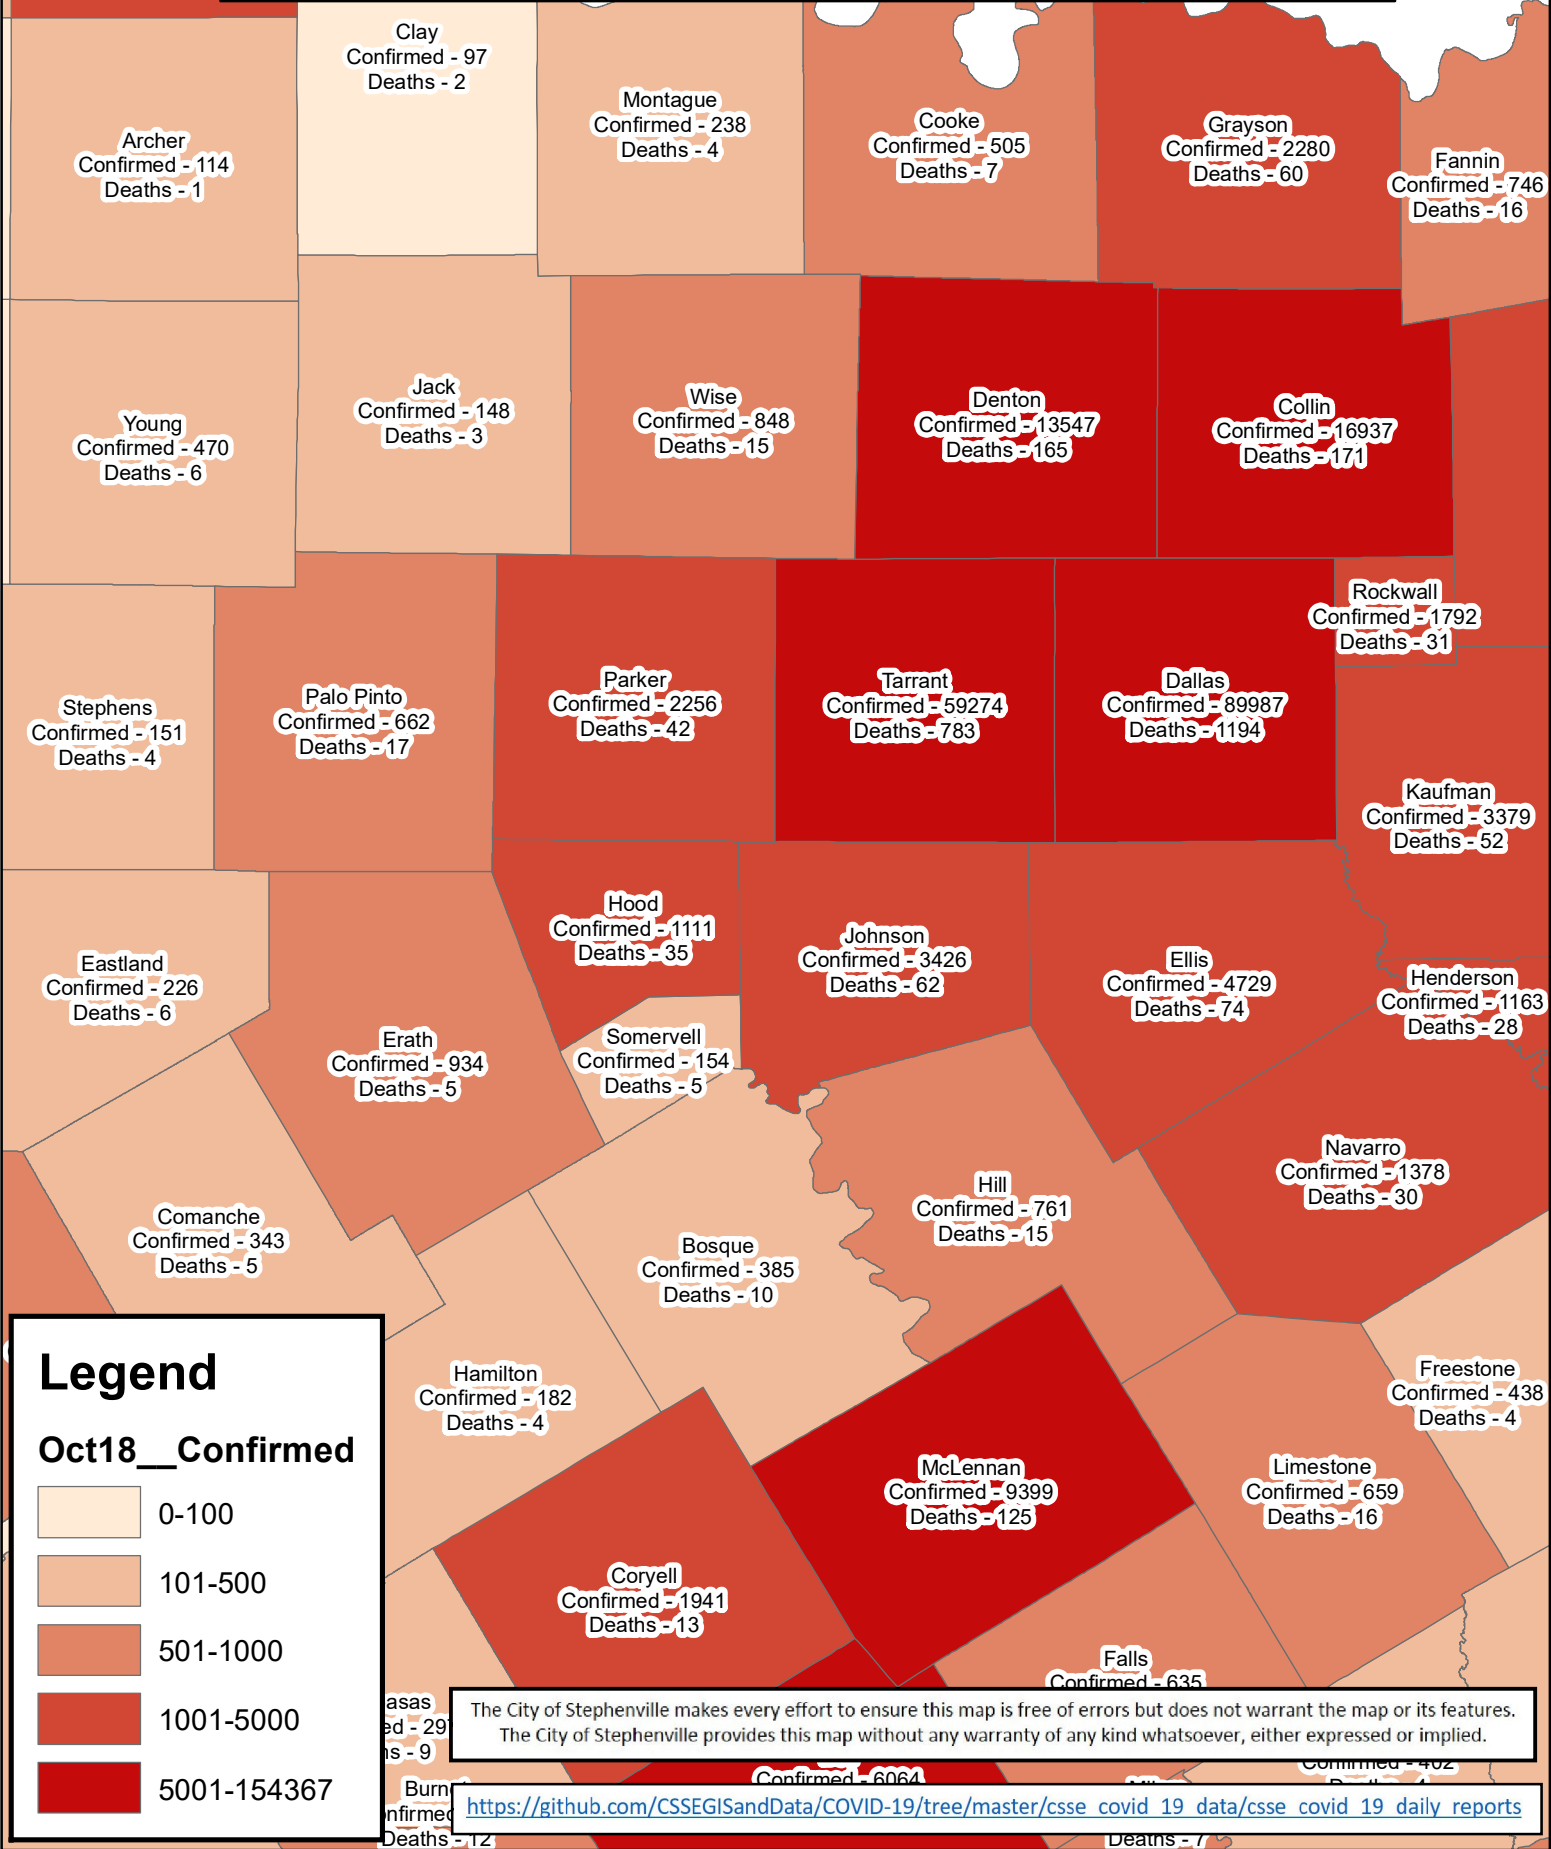

Erath County Area Covid-19 Confirmed Cases October 18, 2020

Legend

Oct18__Confirmed

- 0-100
- 101-500
- 501-1000
- 1001-5000
- 5001-154367

The City of Stephenville makes every effort to ensure this map is free of errors but does not warrant the map or its features. The City of Stephenville provides this map without any warranty of any kind whatsoever, either expressed or implied.

https://github.com/CSSEGISandData/COVID-19/tree/master/csse_covid_19_data/csse_covid_19_daily_reports