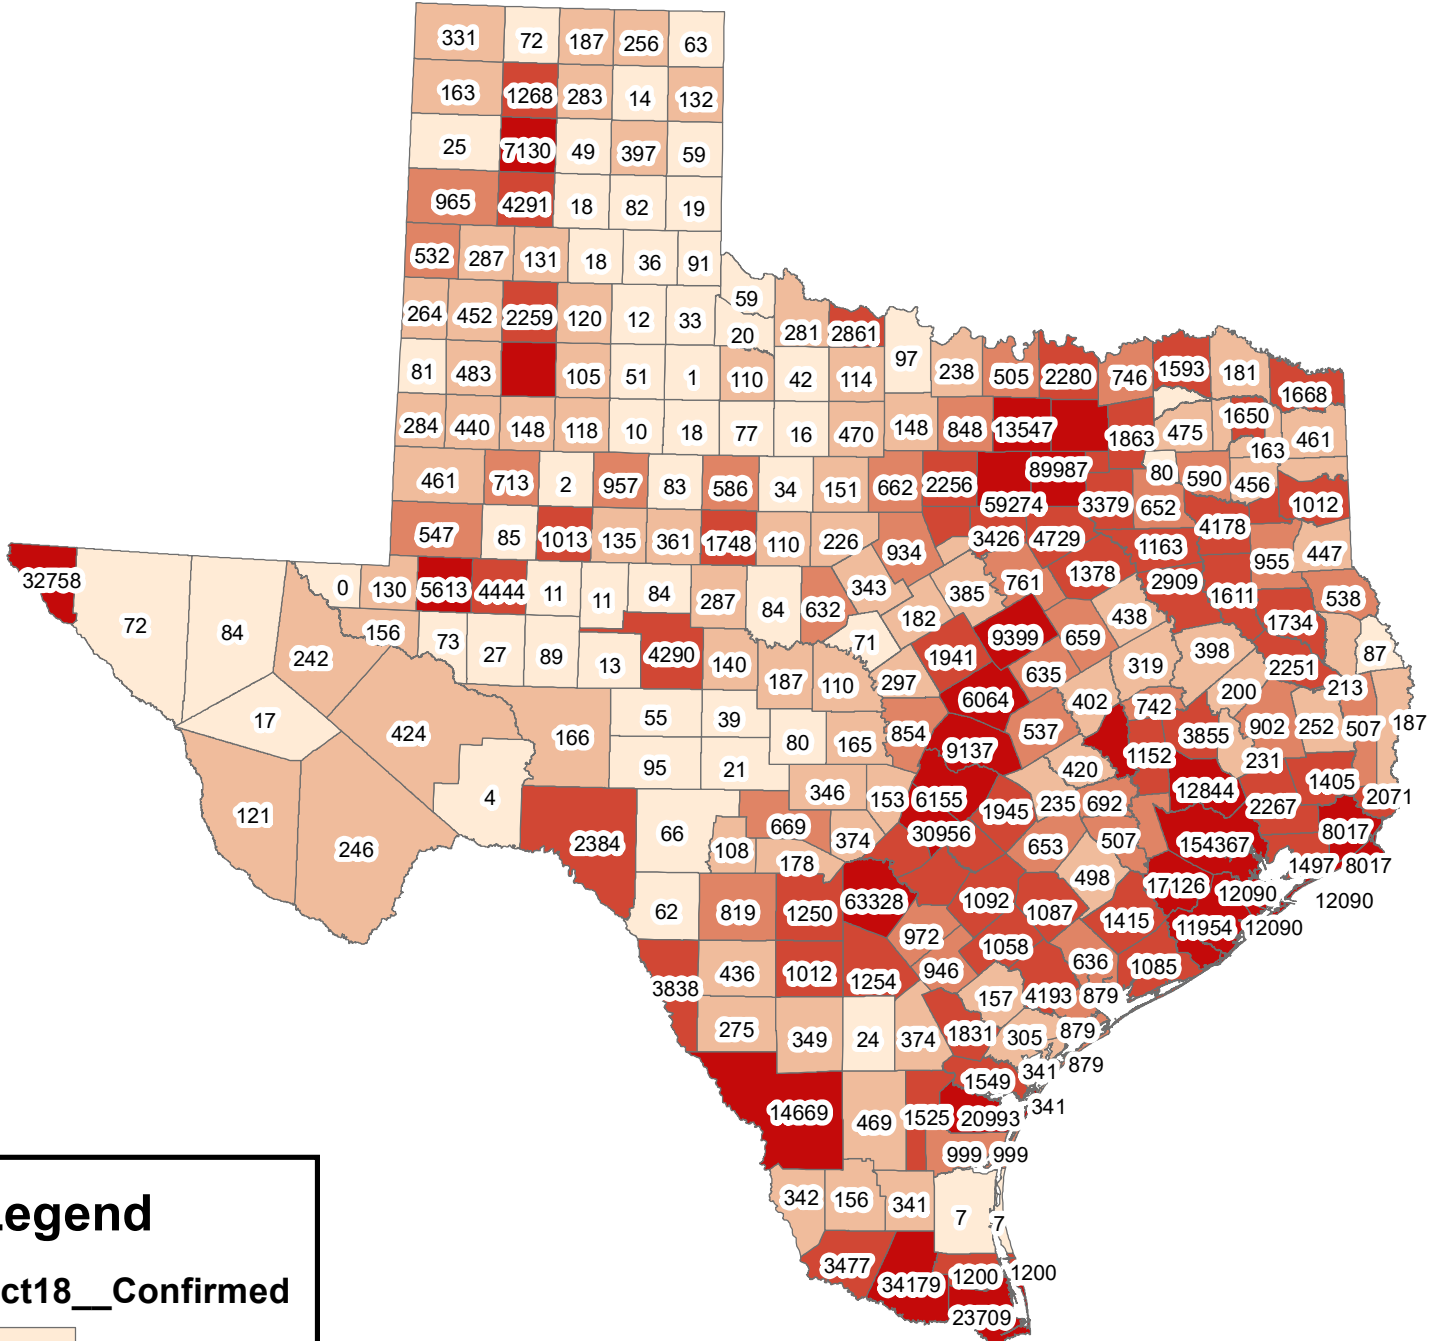

Texas Covid-19 Confirmed Cases October 18, 2020

Legend

Oct18__Confirmed

- 0-100
- 101-500
- 501-1000
- 1001-5000
- 5001-154367

The City of Stephenville makes every effort to ensure this map is free of errors but does not warrant the map or its features. The City of Stephenville provides this map without any warranty of any kind whatsoever, either expressed or implied.

<https://github.com/CSSEGISandData/COVID-19/tree/master/csse covid 19 data/csse covid 19 daily reports>