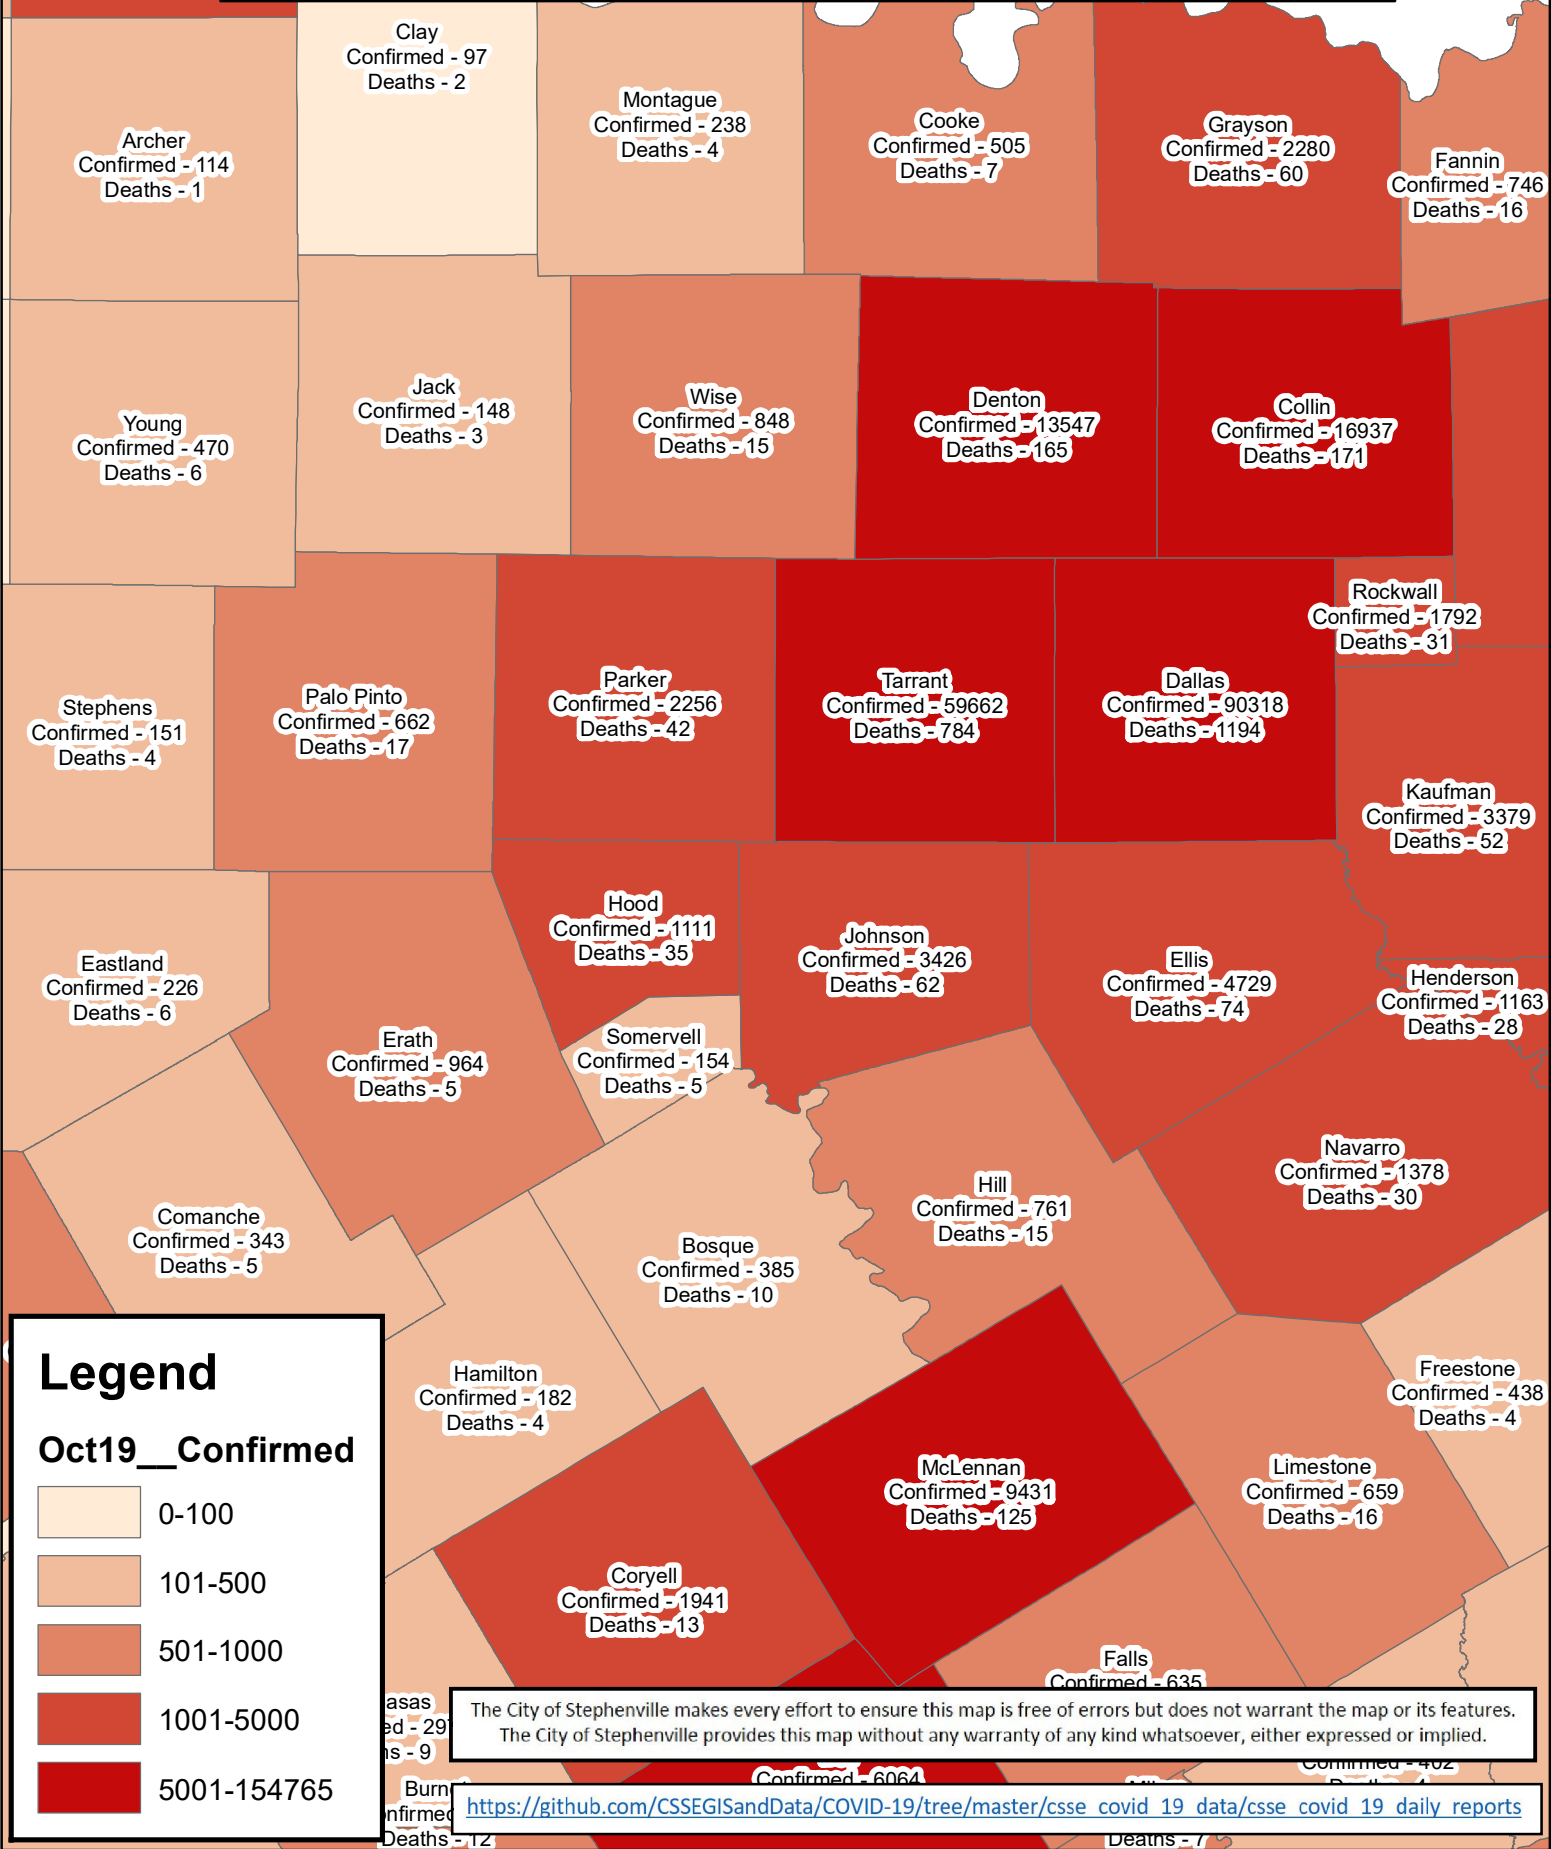

Erath County Area Covid-19 Confirmed Cases October 19, 2020

Legend

Oct19__Confirmed

- 0-100
- 101-500
- 501-1000
- 1001-5000
- 5001-154765

The City of Stephenville makes every effort to ensure this map is free of errors but does not warrant the map or its features. The City of Stephenville provides this map without any warranty of any kind whatsoever, either expressed or implied.

https://github.com/CSSEGISandData/COVID-19/tree/master/csse_covid_19_data/csse_covid_19_daily_reports