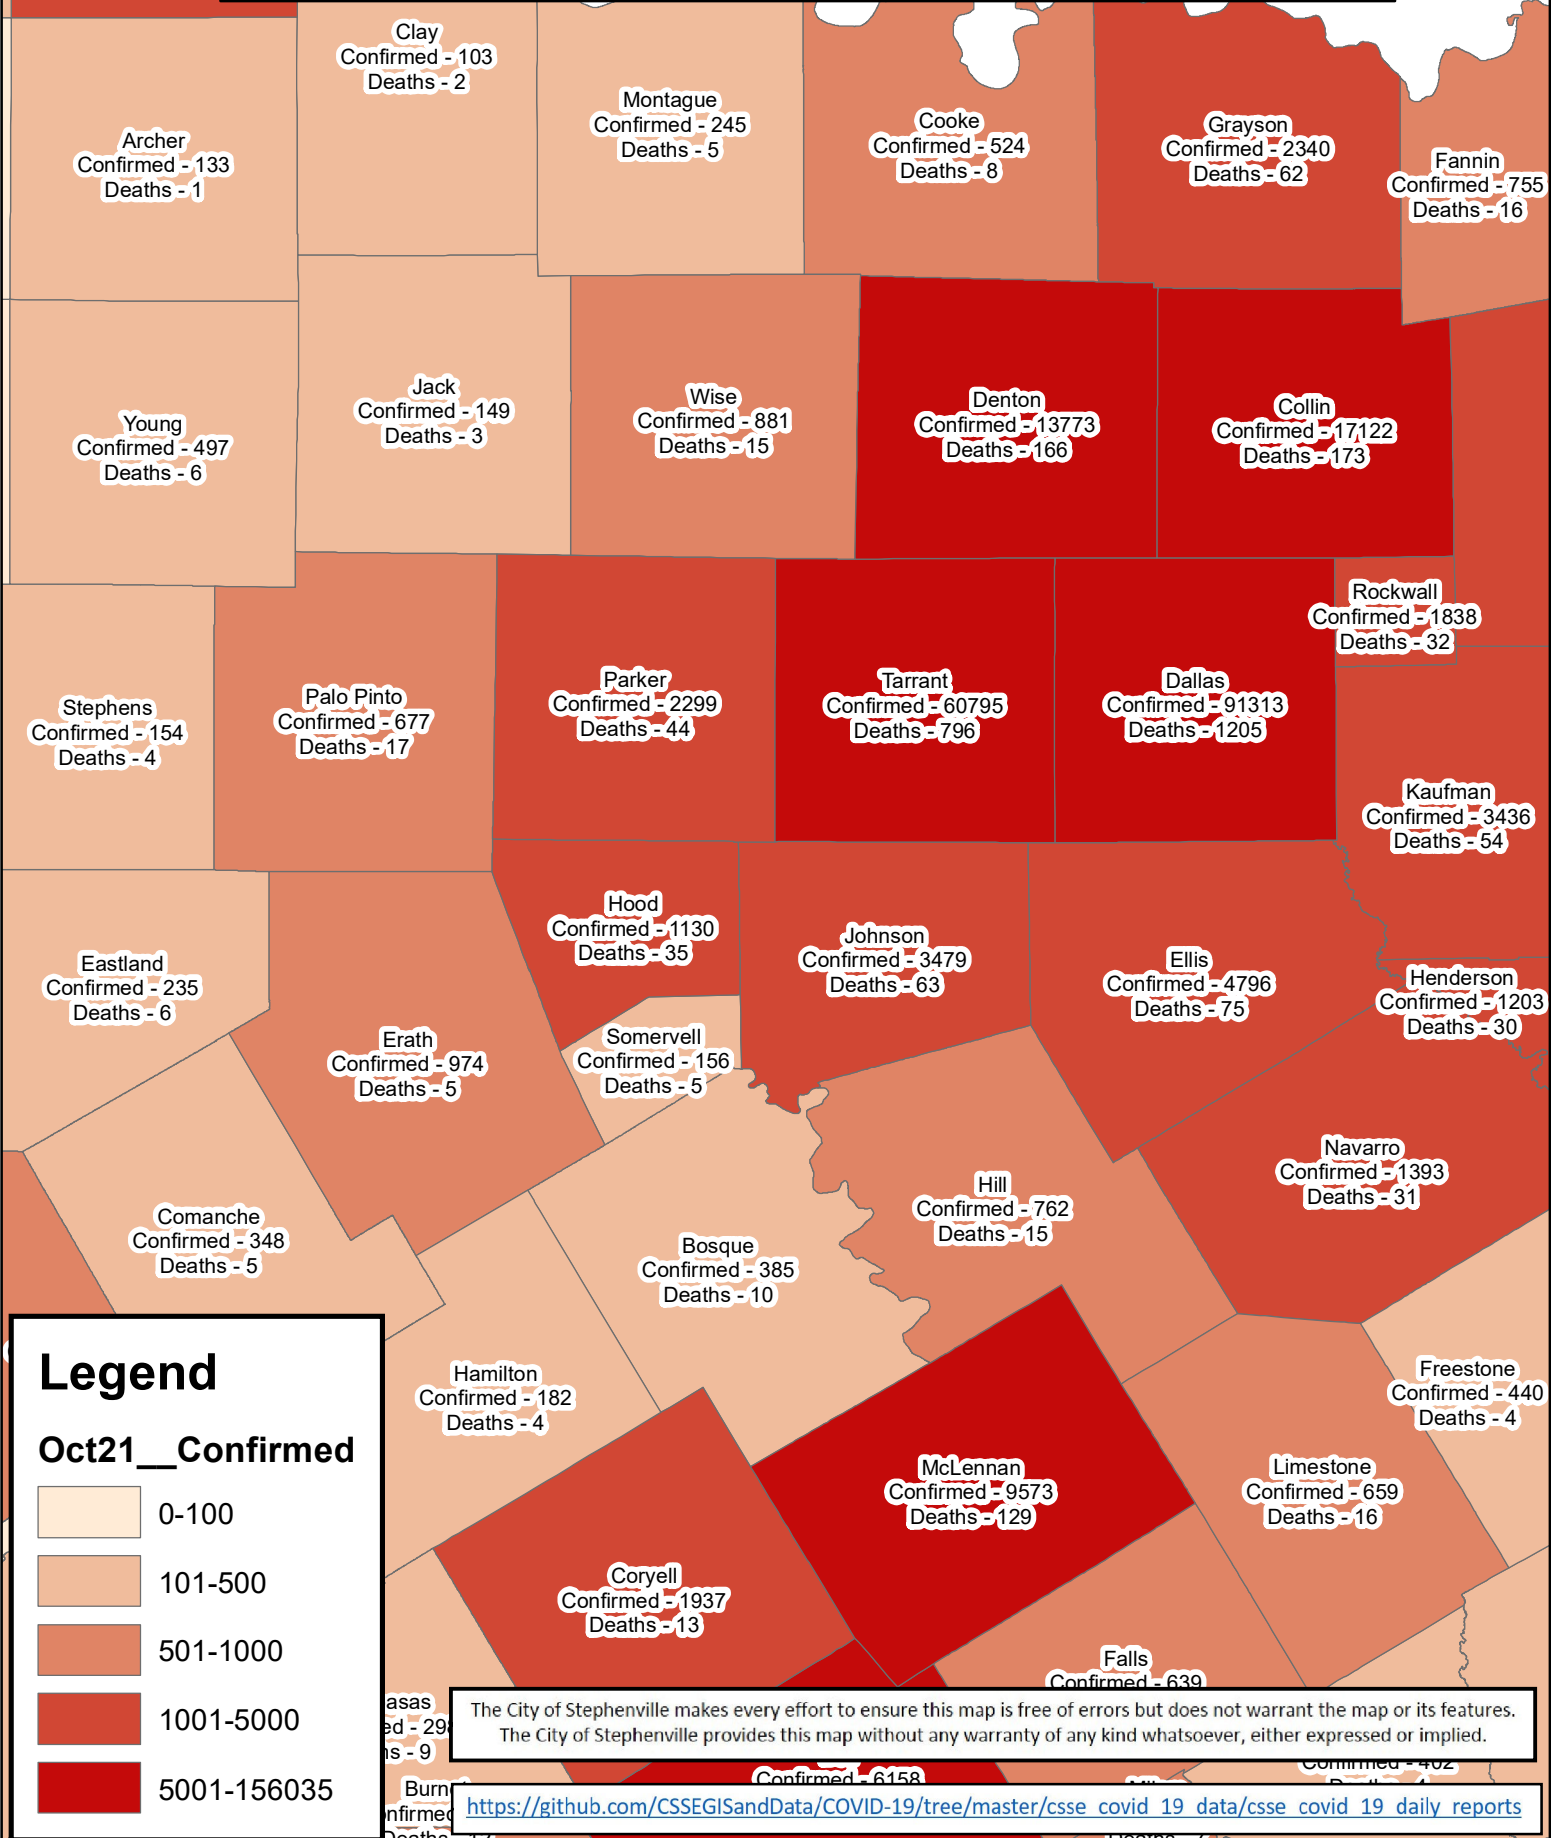

Erath County Area Covid-19 Confirmed Cases October 21, 2020

Legend

Oct21__Confirmed

- 0-100
- 101-500
- 501-1000
- 1001-5000
- 5001-156035

The City of Stephenville makes every effort to ensure this map is free of errors but does not warrant the map or its features. The City of Stephenville provides this map without any warranty of any kind whatsoever, either expressed or implied.

https://github.com/CSSEGISandData/COVID-19/tree/master/csse_covid_19_data/csse_covid_19_daily_reports