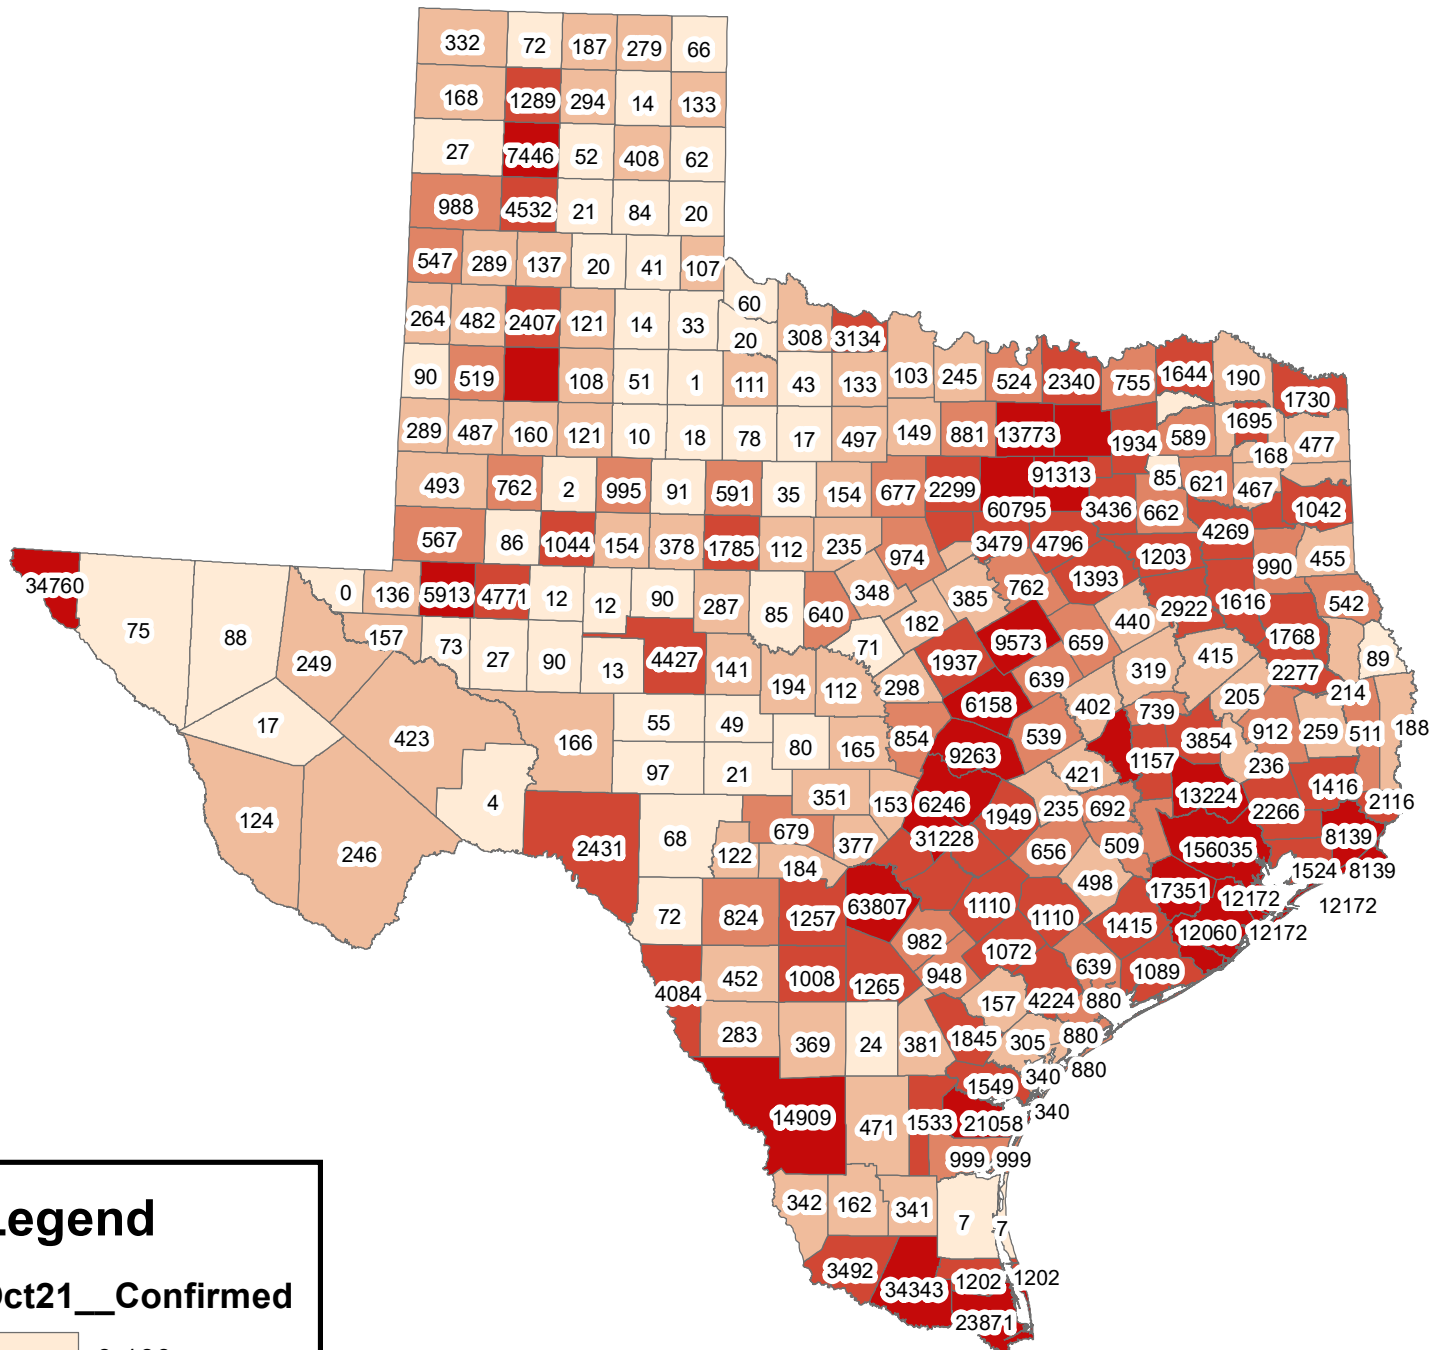

Texas Covid-19 Confirmed Cases October 21, 2020

Legend

Oct21__Confirmed

- 0-100
- 101-500
- 501-1000
- 1001-5000
- 5001-156035

The City of Stephenville makes every effort to ensure this map is free of errors but does not warrant the map or its features. The City of Stephenville provides this map without any warranty of any kind whatsoever, either expressed or implied.

[https://github.com/CSSEGISandData/COVID-19/tree/master/csse covid 19 data/csse covid 19 daily reports](https://github.com/CSSEGISandData/COVID-19/tree/master/csse%20covid%2019%20data/csse%20covid%2019%20daily%20reports)