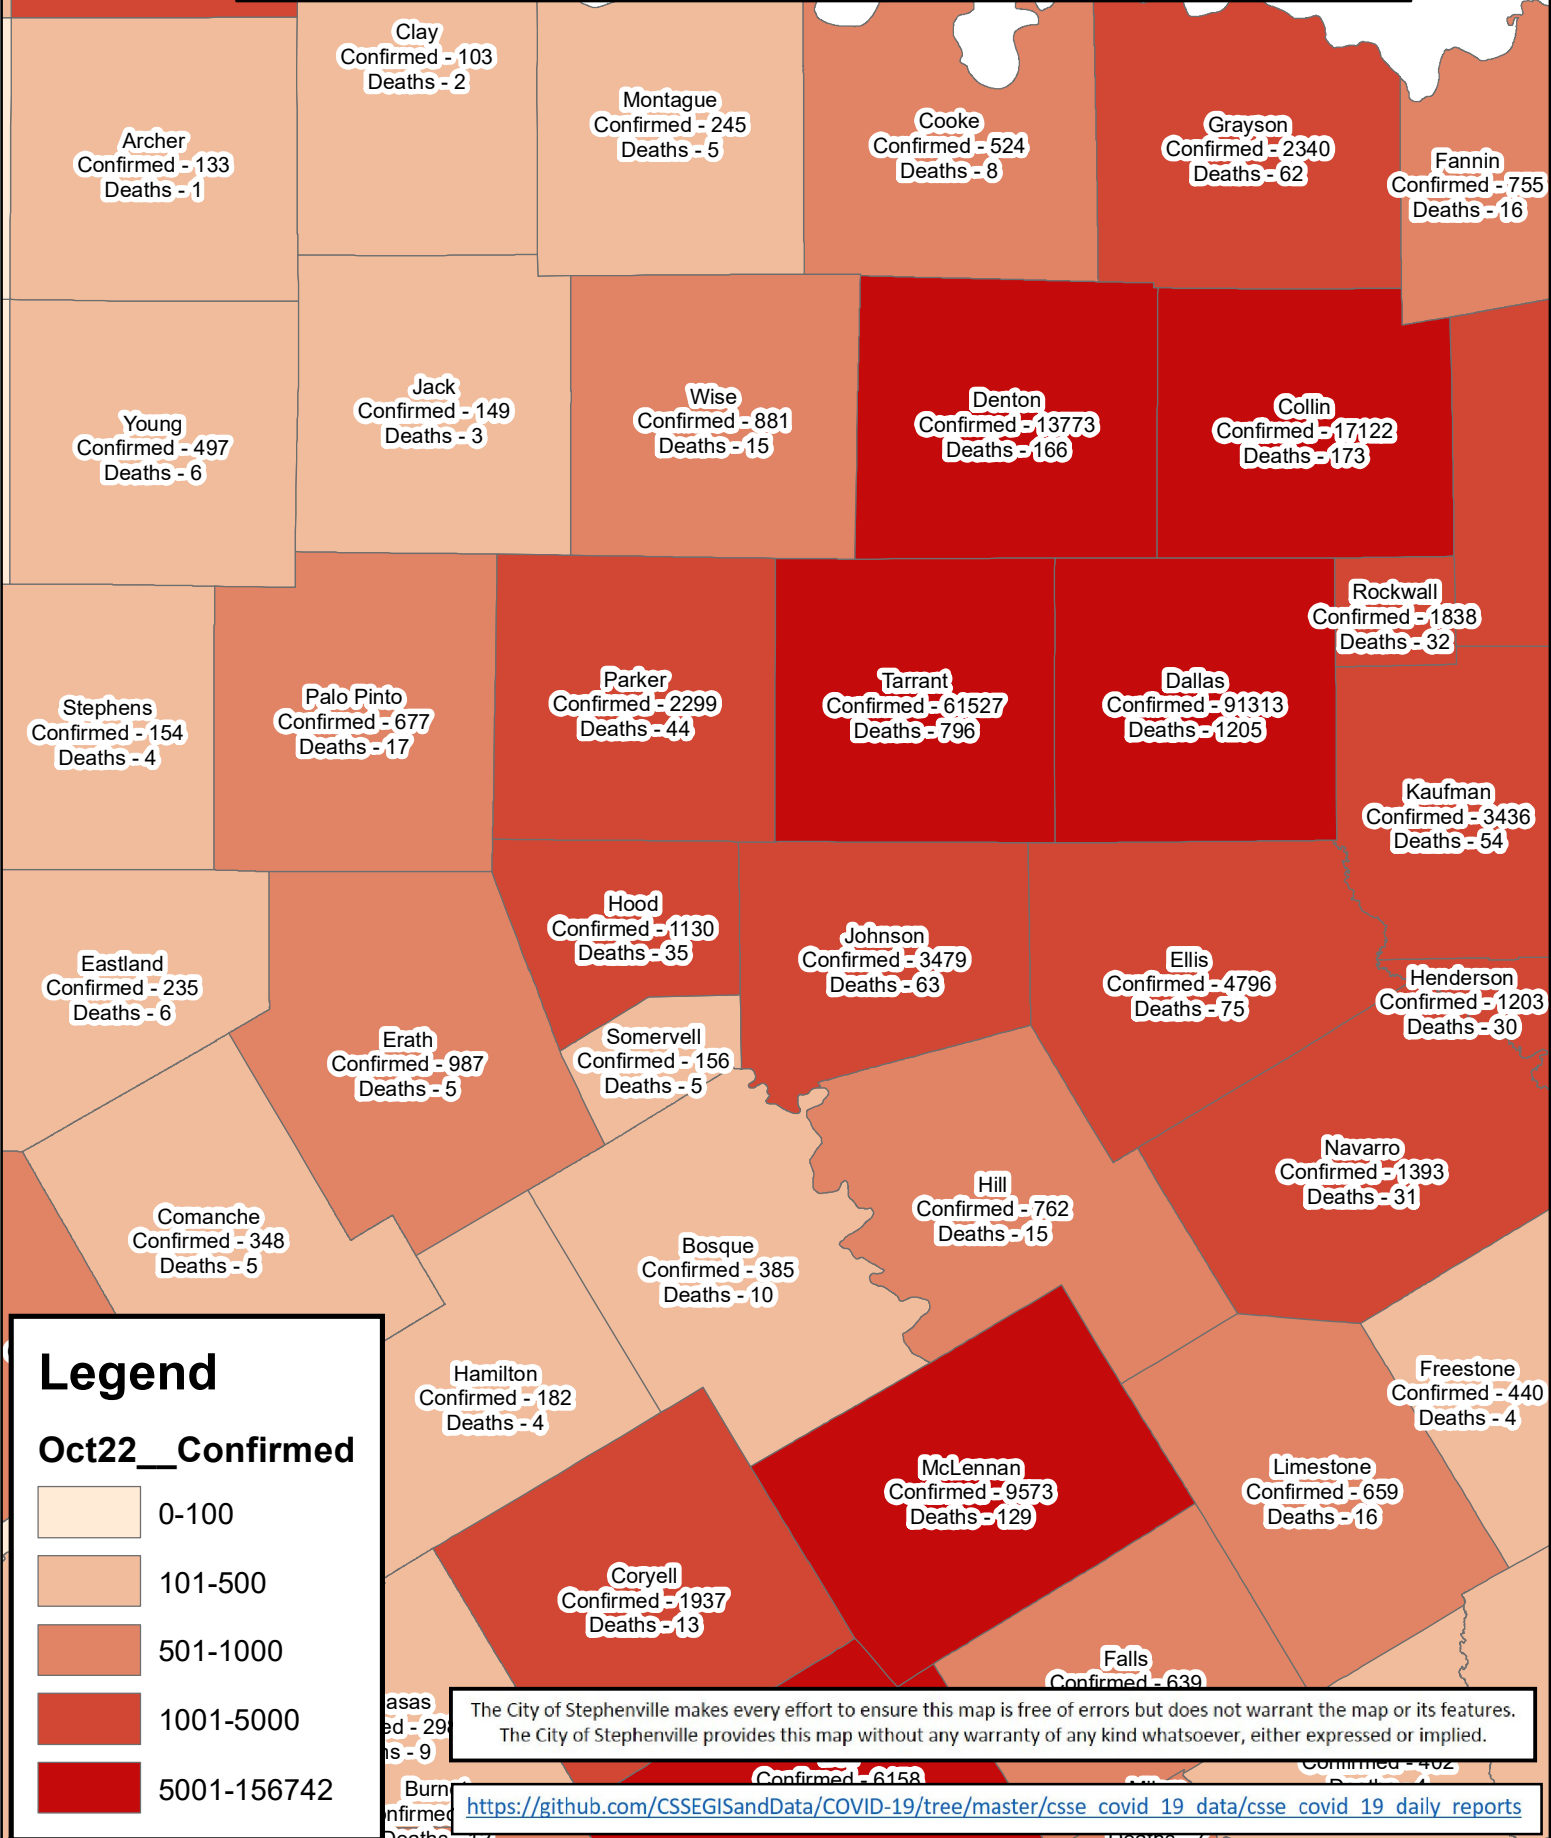

Erath County Area Covid-19 Confirmed Cases October 22, 2020

Legend

Oct22__Confirmed

- 0-100
- 101-500
- 501-1000
- 1001-5000
- 5001-156742

The City of Stephenville makes every effort to ensure this map is free of errors but does not warrant the map or its features. The City of Stephenville provides this map without any warranty of any kind whatsoever, either expressed or implied.

[https://github.com/CSSEGISandData/COVID-19/tree/master/csse covid 19 data/csse covid 19 daily reports](https://github.com/CSSEGISandData/COVID-19/tree/master/csse_covid_19_data/csse_covid_19_daily_reports)