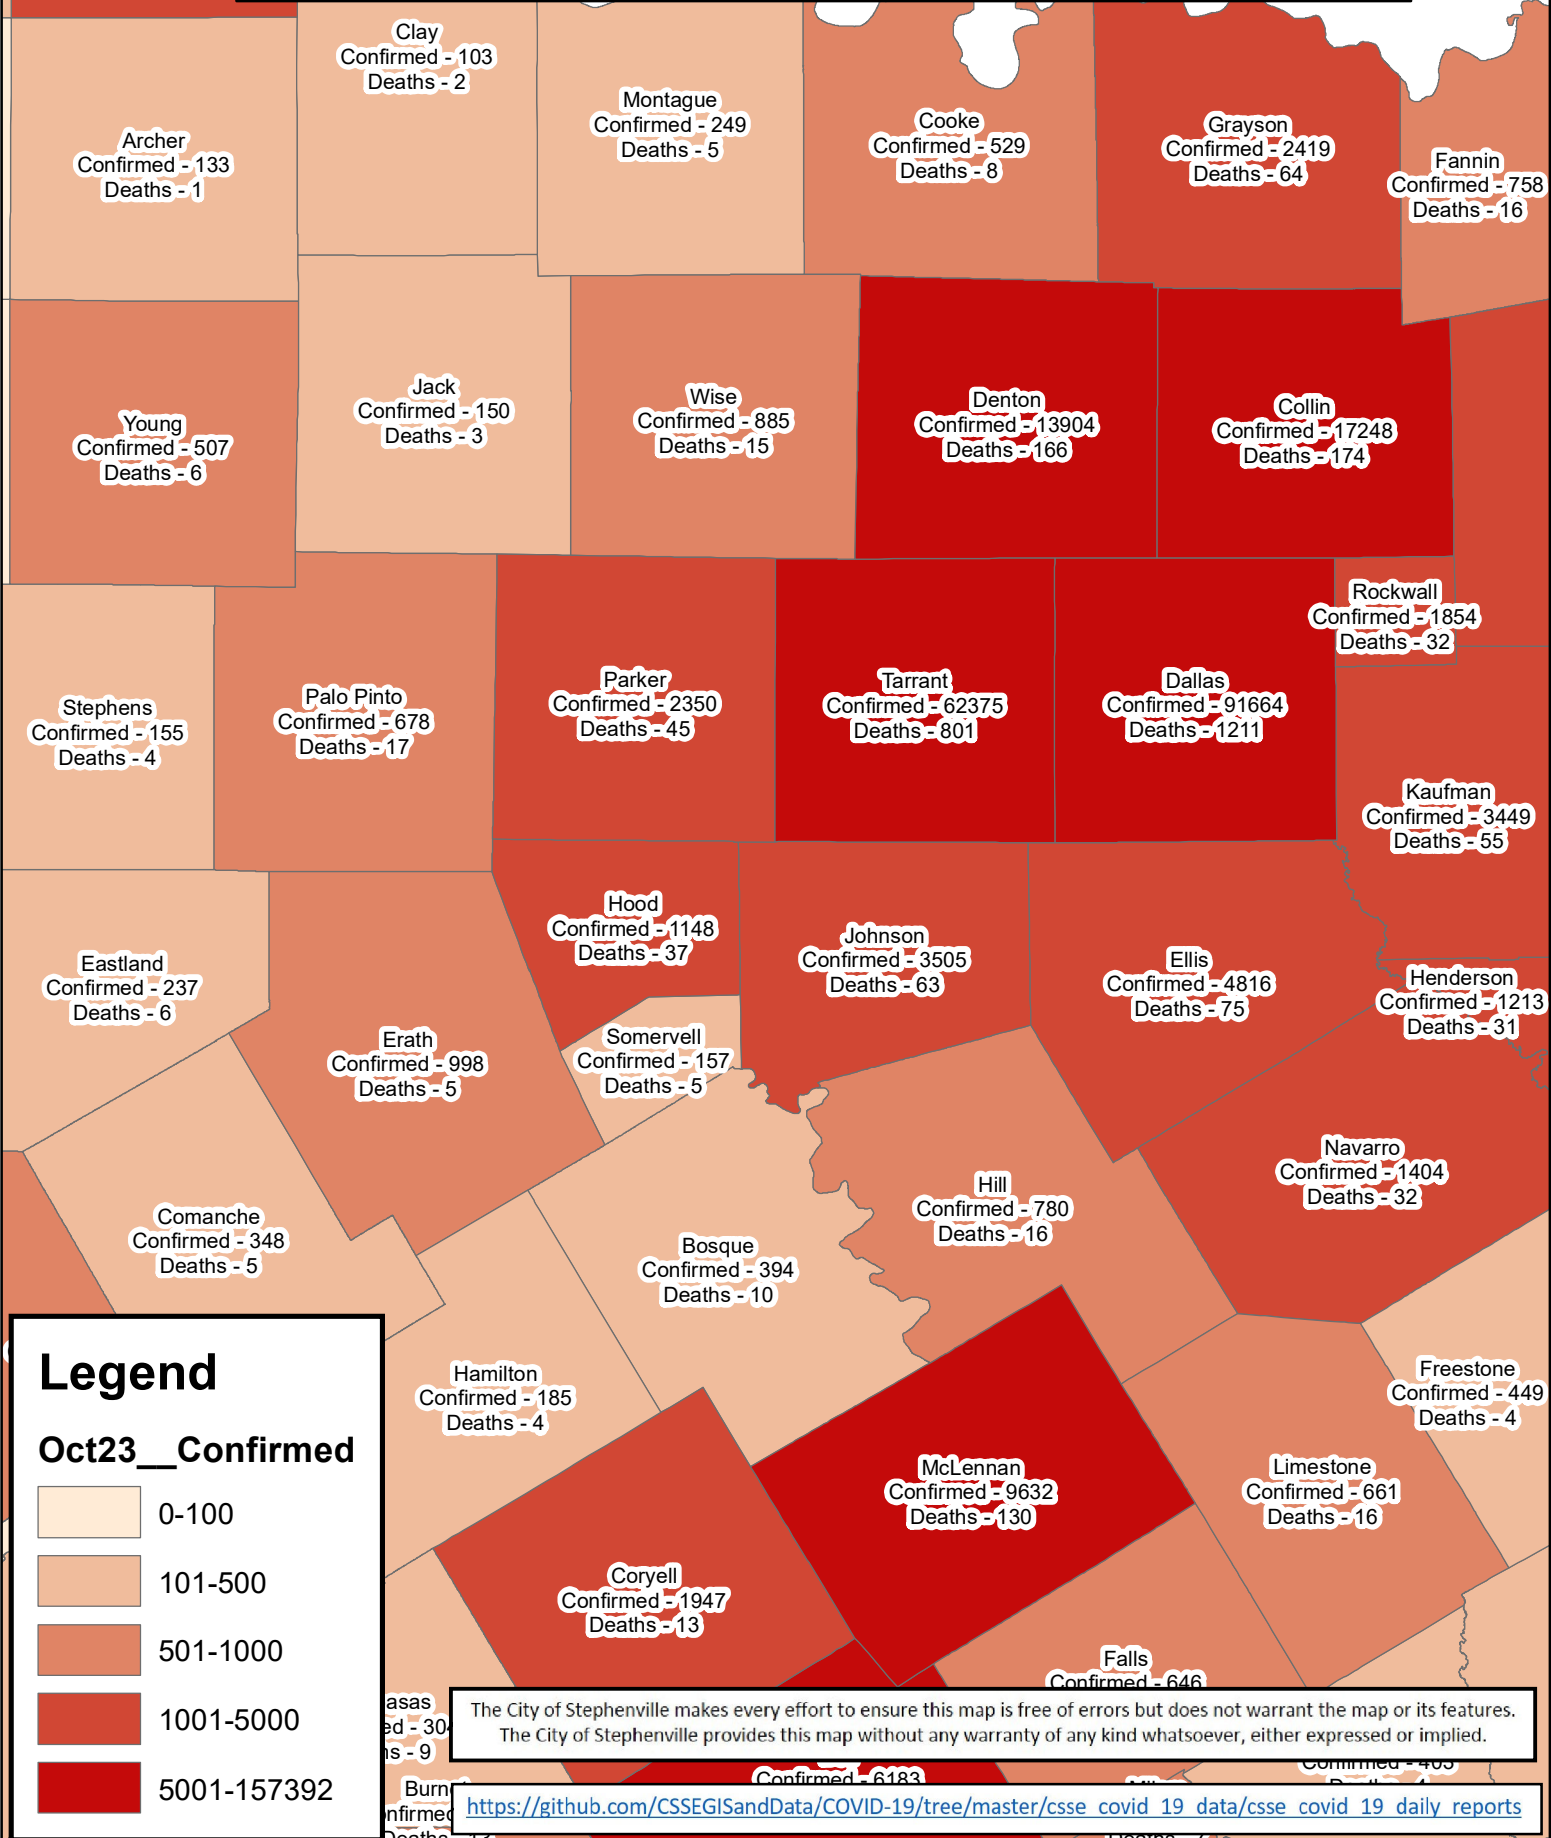

Erath County Area Covid-19 Confirmed Cases October 23, 2020

Legend

Oct23__Confirmed

- 0-100
- 101-500
- 501-1000
- 1001-5000
- 5001-157392

The City of Stephenville makes every effort to ensure this map is free of errors but does not warrant the map or its features. The City of Stephenville provides this map without any warranty of any kind whatsoever, either expressed or implied.

https://github.com/CSSEGISandData/COVID-19/tree/master/csse_covid_19_data/csse_covid_19_daily_reports