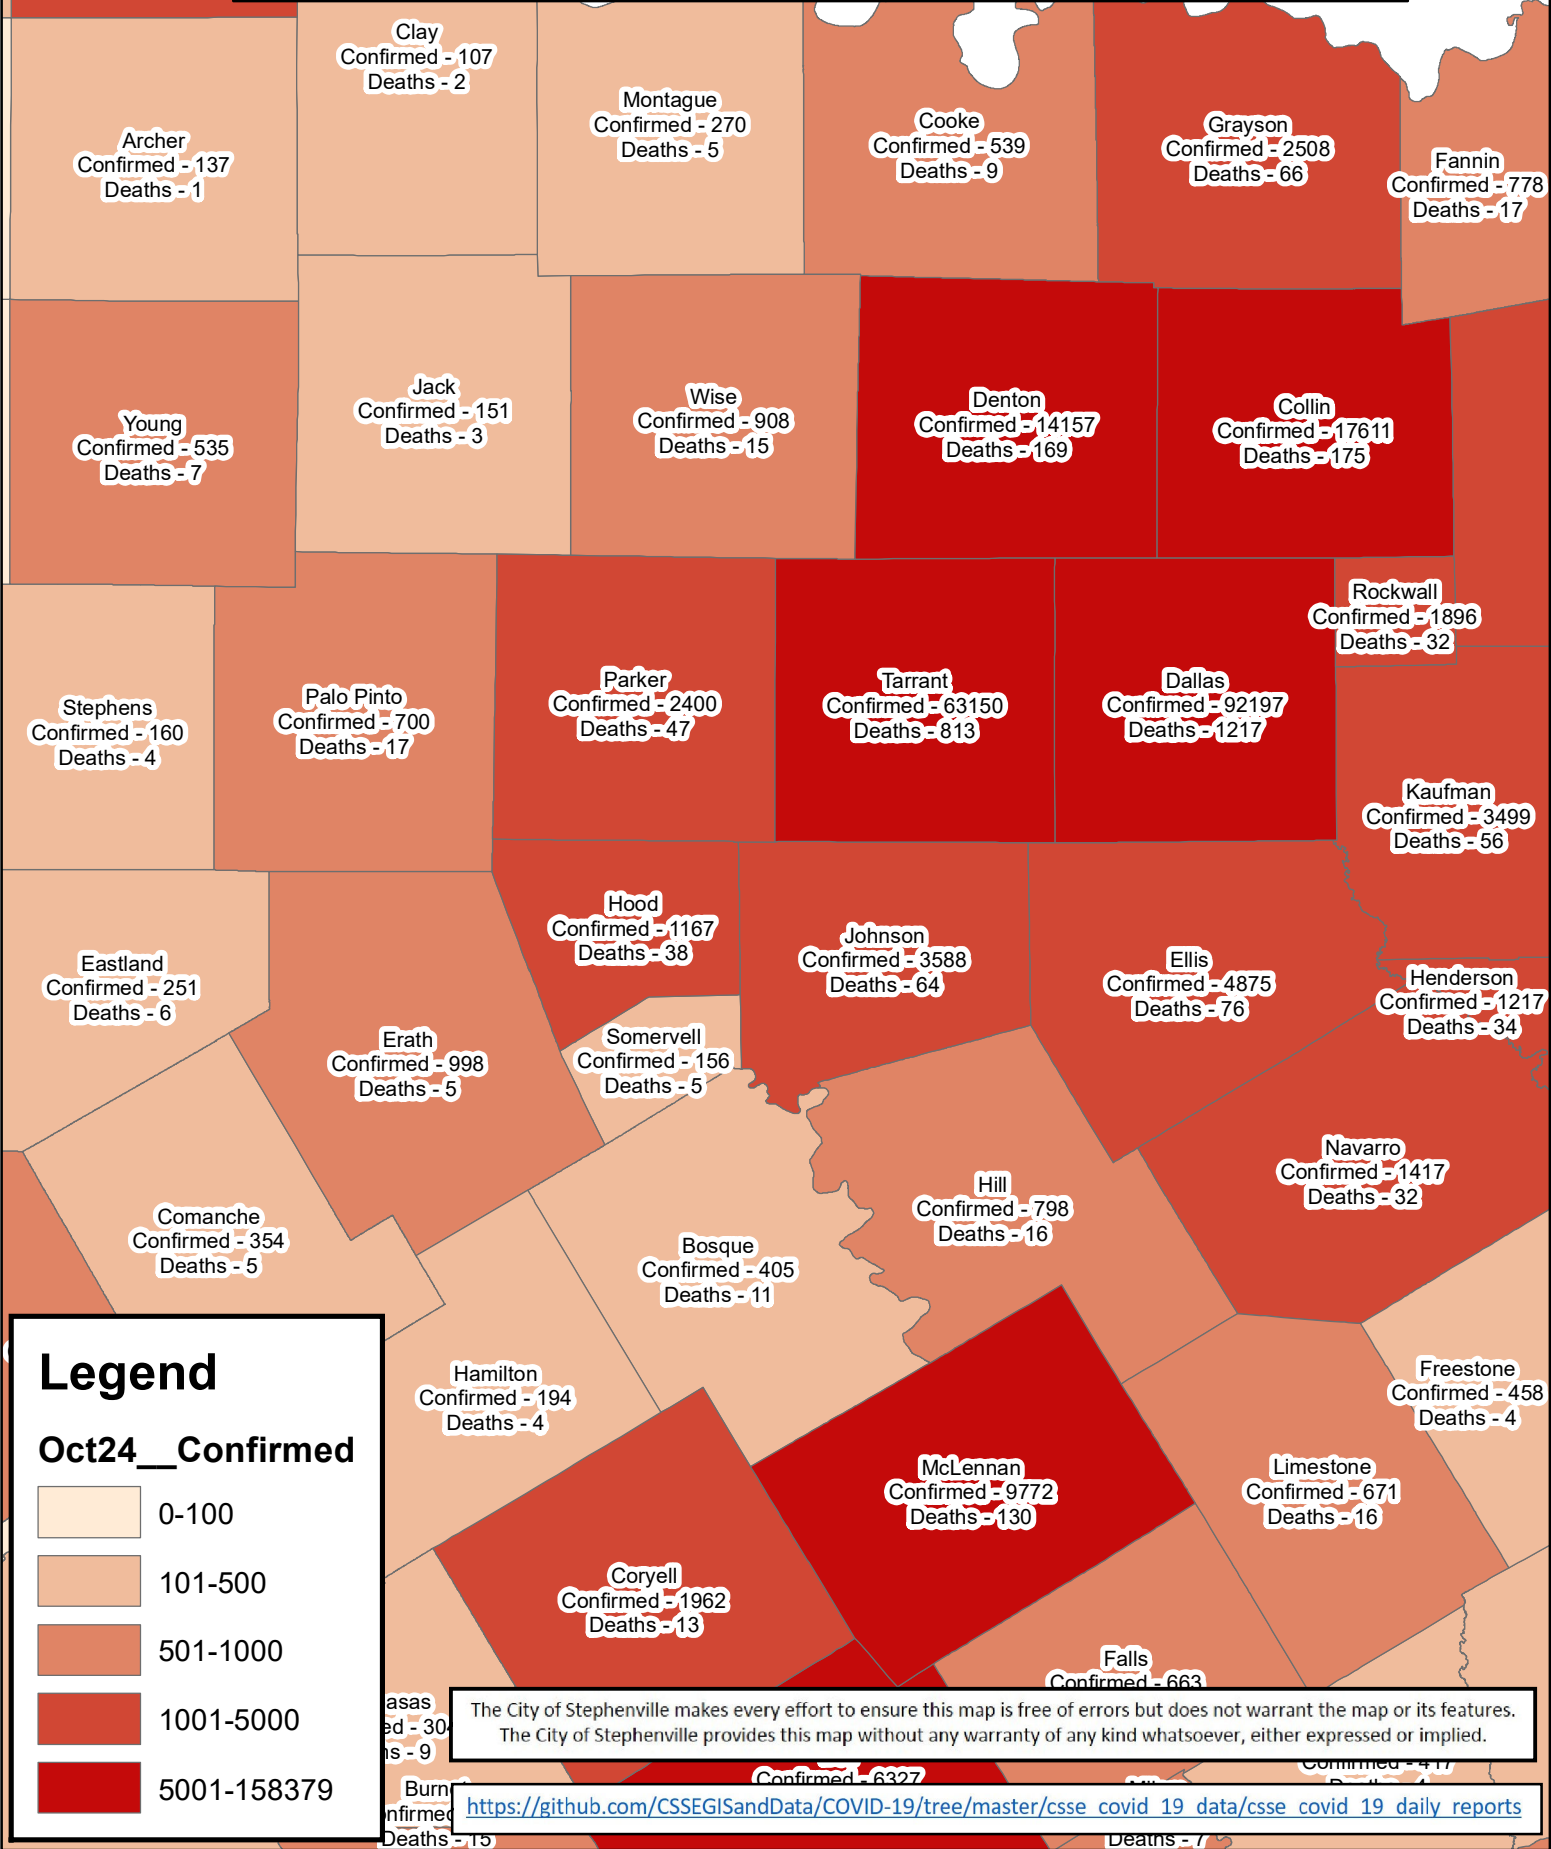

Erath County Area Covid-19 Confirmed Cases October 24, 2020

Legend

Oct24__Confirmed

- 0-100
- 101-500
- 501-1000
- 1001-5000
- 5001-158379

The City of Stephenville makes every effort to ensure this map is free of errors but does not warrant the map or its features. The City of Stephenville provides this map without any warranty of any kind whatsoever, either expressed or implied.

https://github.com/CSSEGISandData/COVID-19/tree/master/csse_covid_19_data/csse_covid_19_daily_reports