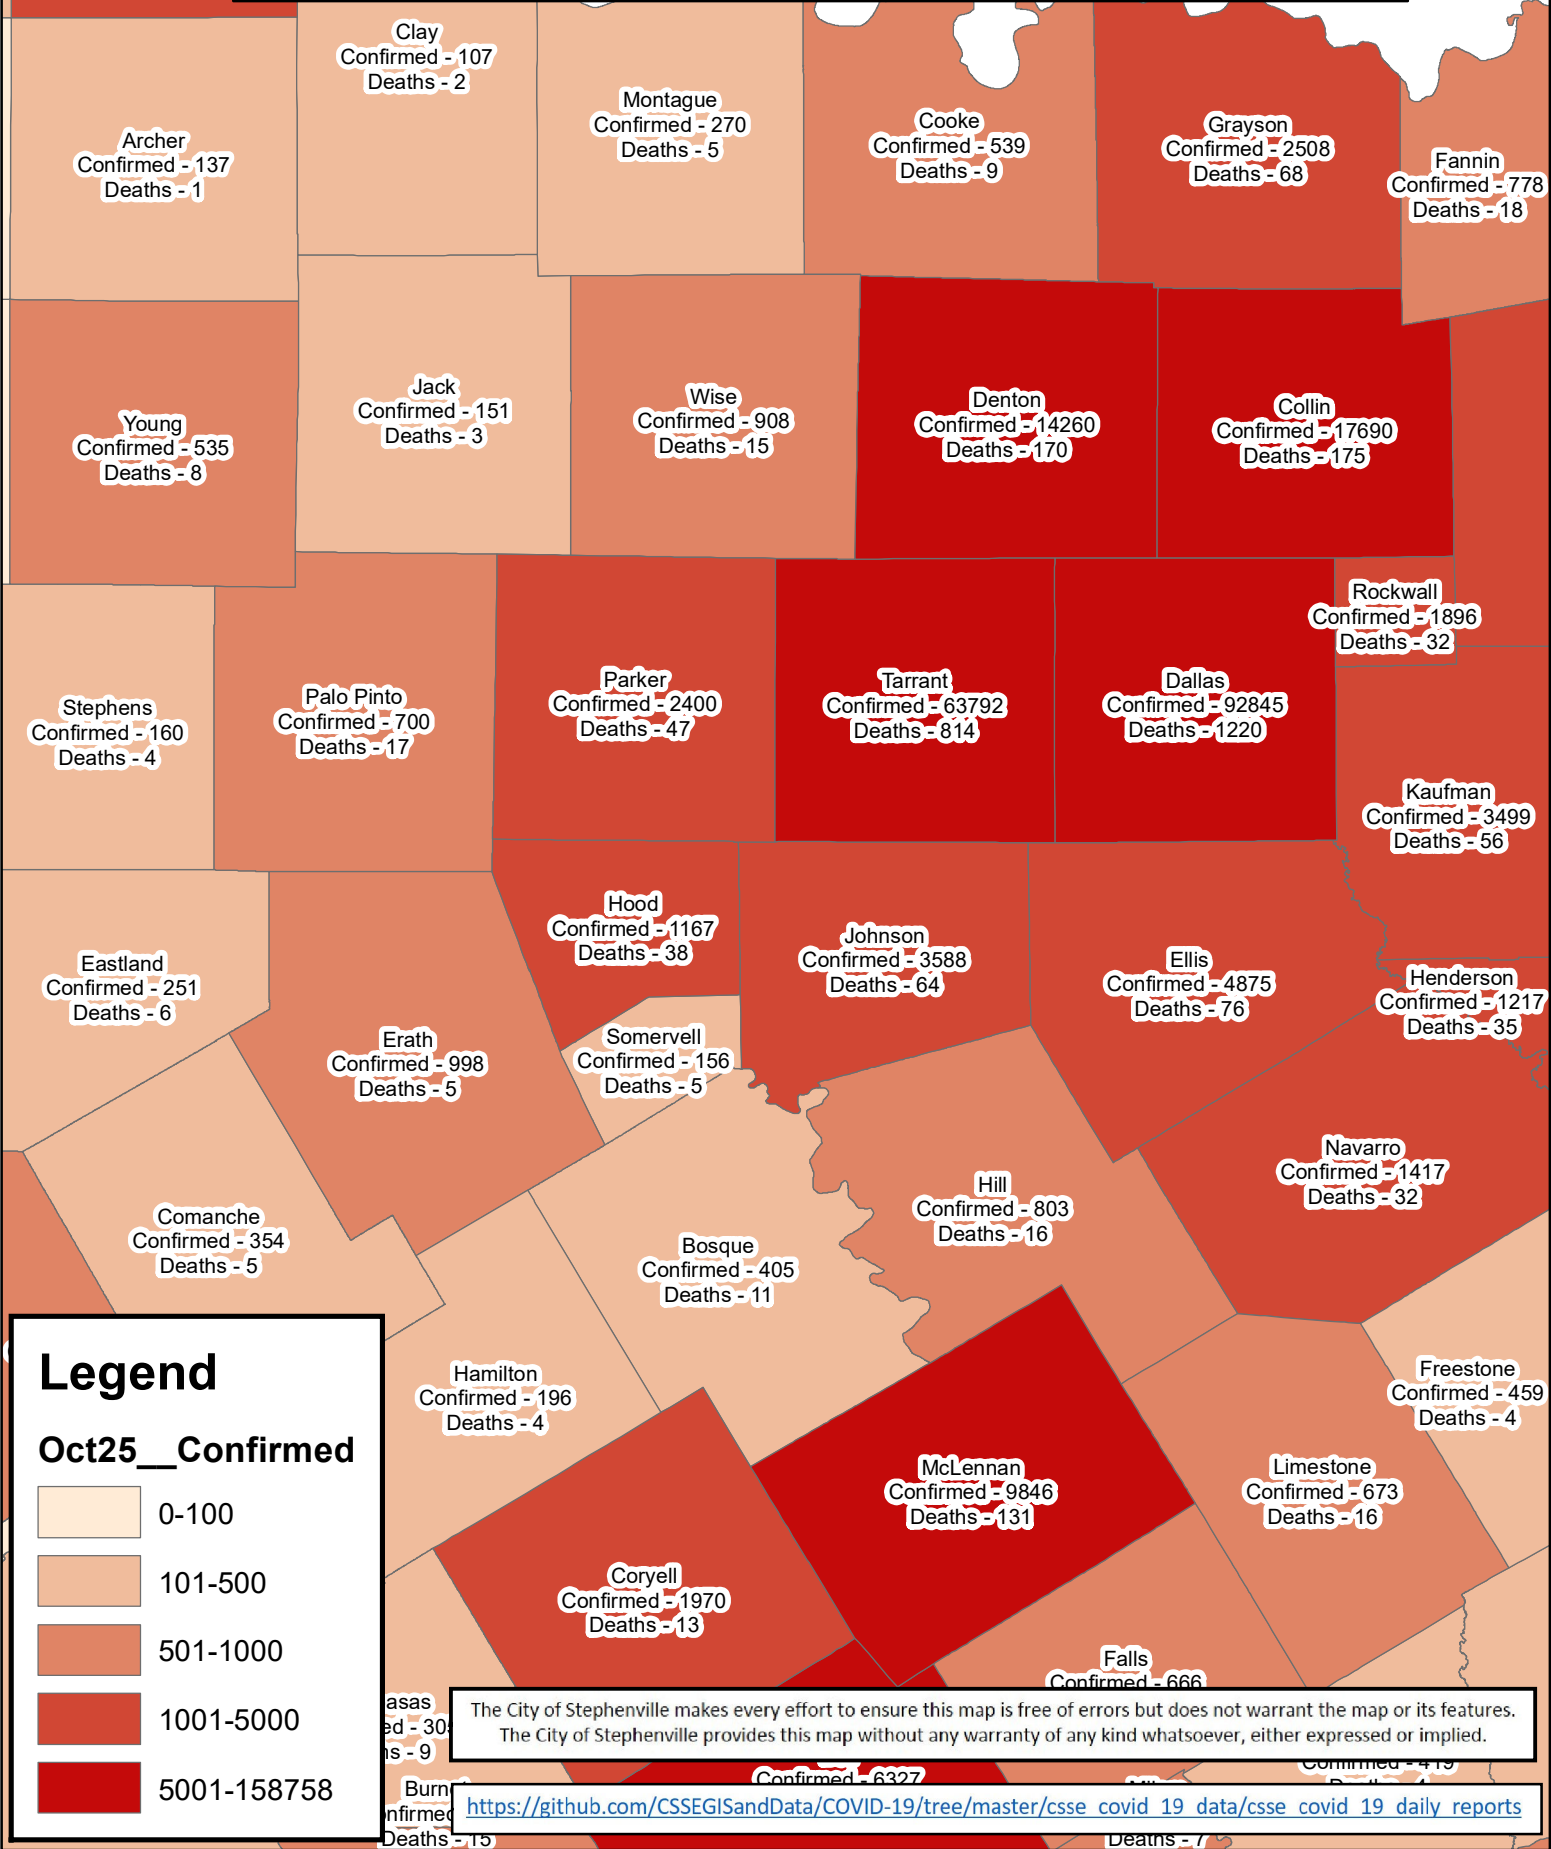

Erath County Area Covid-19 Confirmed Cases October 25, 2020

Legend

Oct25__Confirmed

- 0-100
- 101-500
- 501-1000
- 1001-5000
- 5001-158758

The City of Stephenville makes every effort to ensure this map is free of errors but does not warrant the map or its features. The City of Stephenville provides this map without any warranty of any kind whatsoever, either expressed or implied.

https://github.com/CSSEGISandData/COVID-19/tree/master/csse_covid_19_data/csse_covid_19_daily_reports