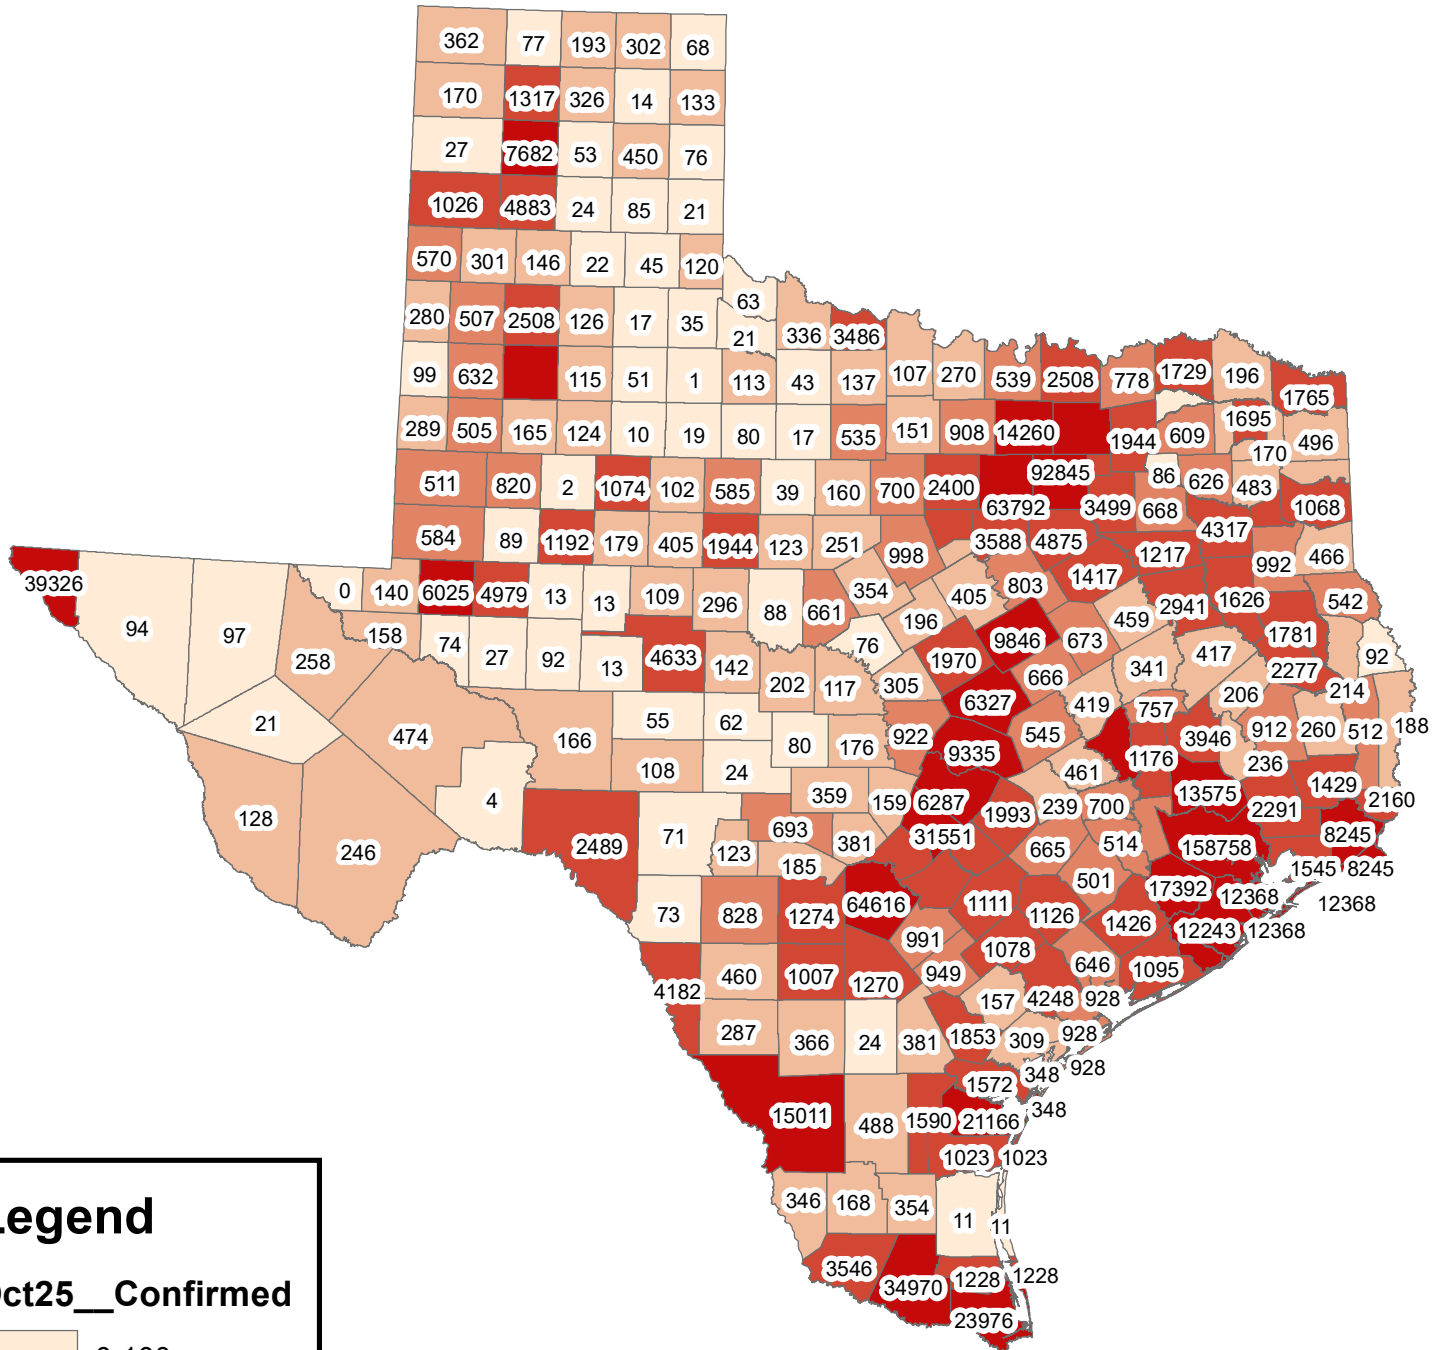

Texas Covid-19 Confirmed Cases October 25, 2020

Legend

Oct25__Confirmed

- 0-100
- 101-500
- 501-1000
- 1001-5000
- 5001-158758

The City of Stephenville makes every effort to ensure this map is free of errors but does not warrant the map or its features. The City of Stephenville provides this map without any warranty of any kind whatsoever, either expressed or implied.

[https://github.com/CSSEGISandData/COVID-19/tree/master/csse covid 19 data/csse covid 19 daily reports](https://github.com/CSSEGISandData/COVID-19/tree/master/csse%20covid%2019%20data/csse%20covid%2019%20daily%20reports)