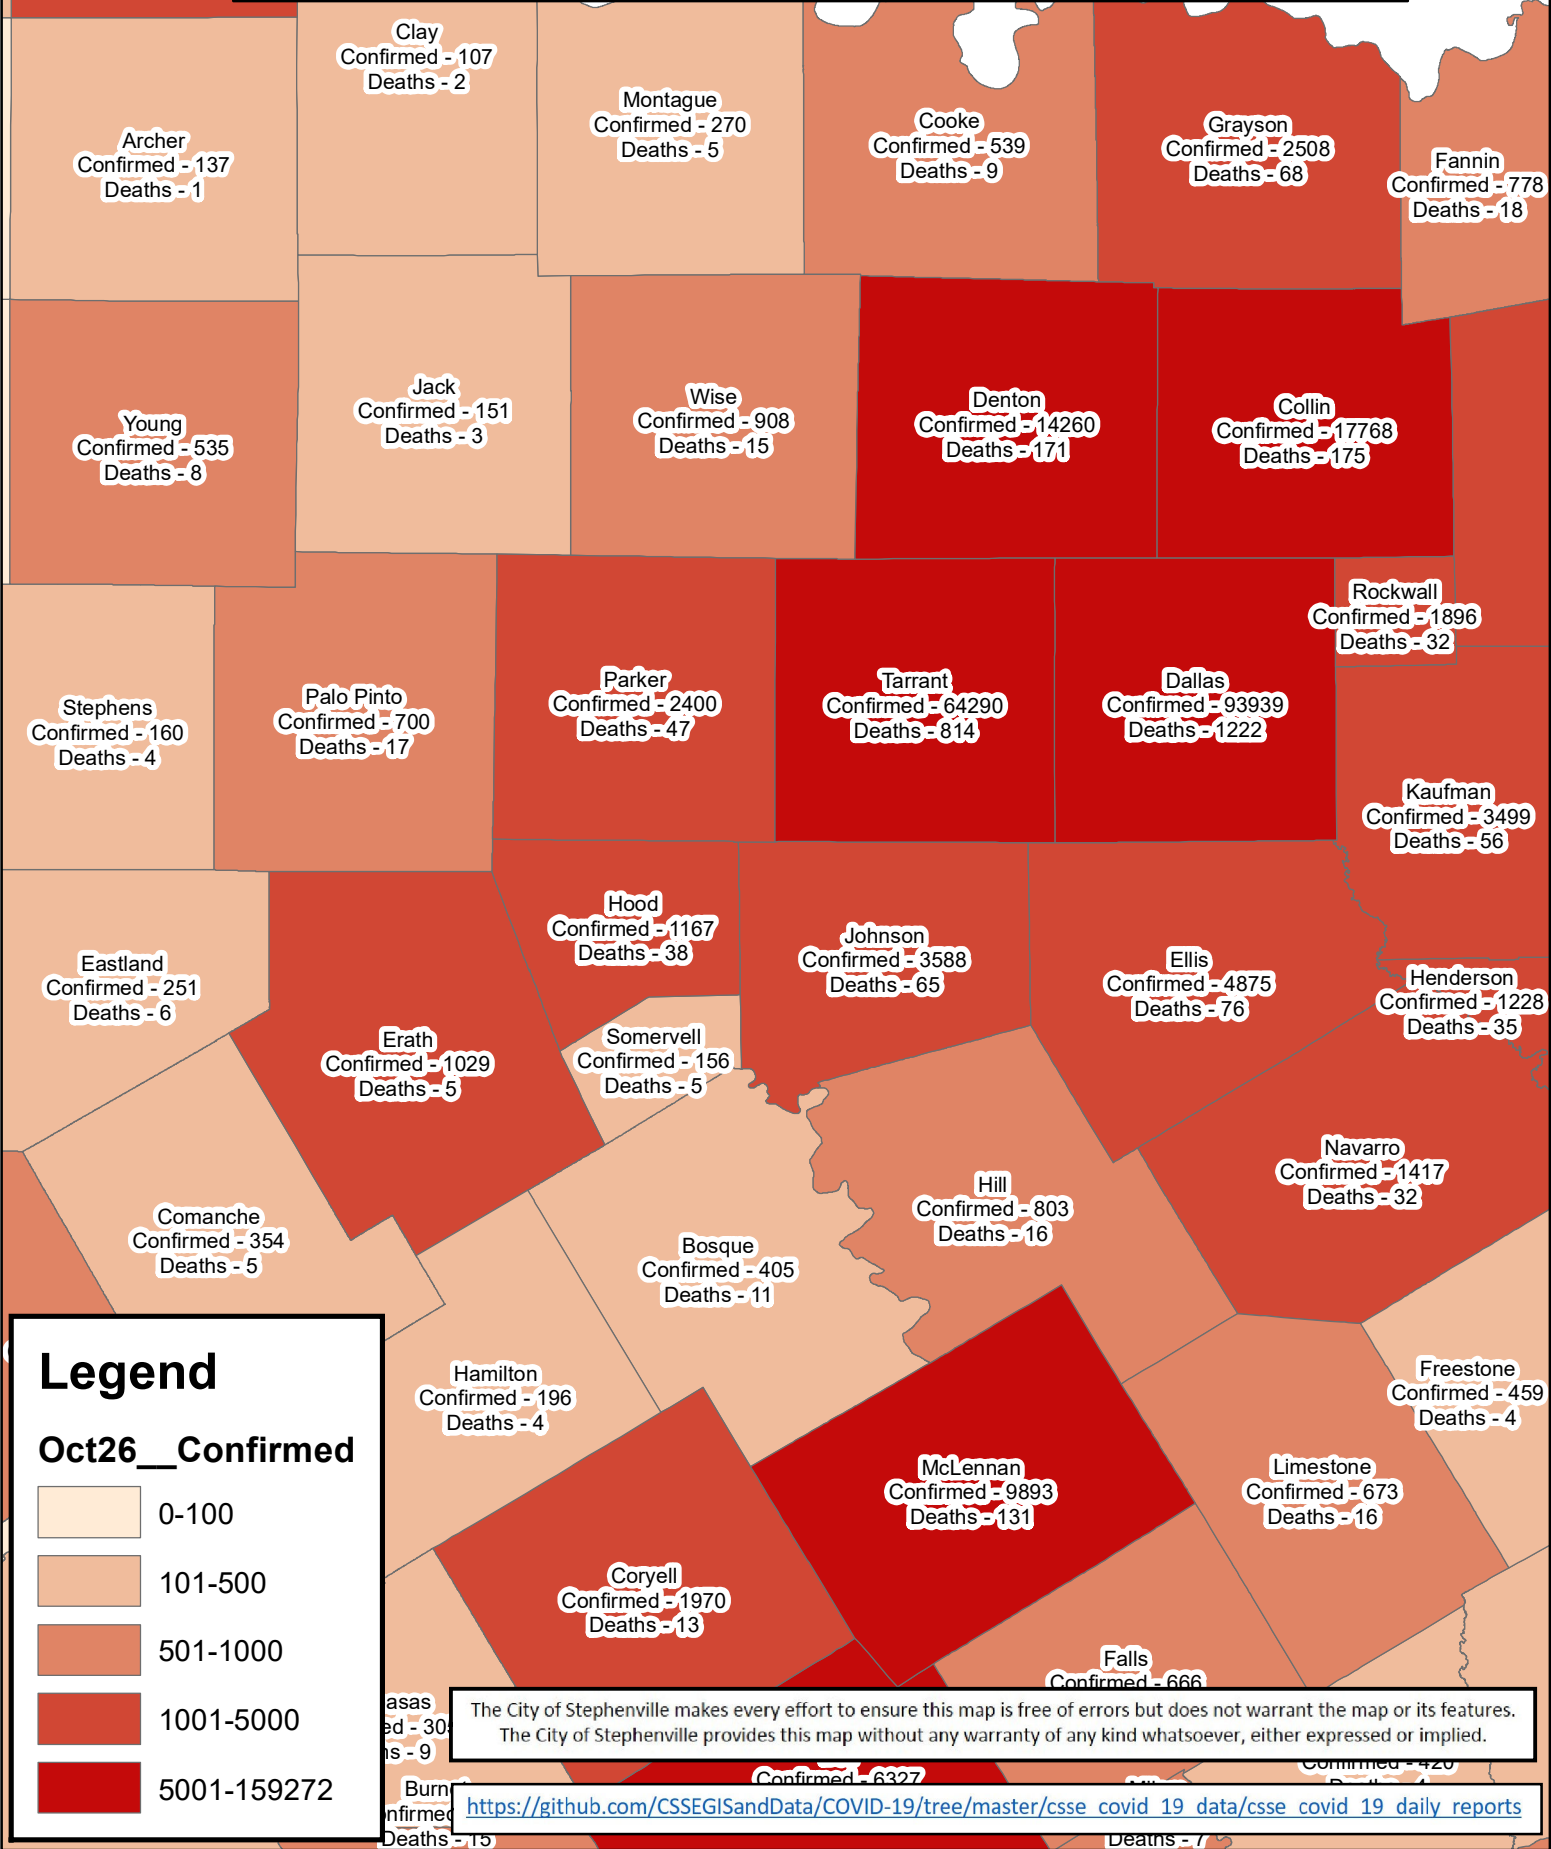

Erath County Area Covid-19 Confirmed Cases October 26, 2020

Legend

Oct26__Confirmed

- 0-100
- 101-500
- 501-1000
- 1001-5000
- 5001-159272

The City of Stephenville makes every effort to ensure this map is free of errors but does not warrant the map or its features. The City of Stephenville provides this map without any warranty of any kind whatsoever, either expressed or implied.

https://github.com/CSSEGISandData/COVID-19/tree/master/csse_covid_19_data/csse_covid_19_daily_reports