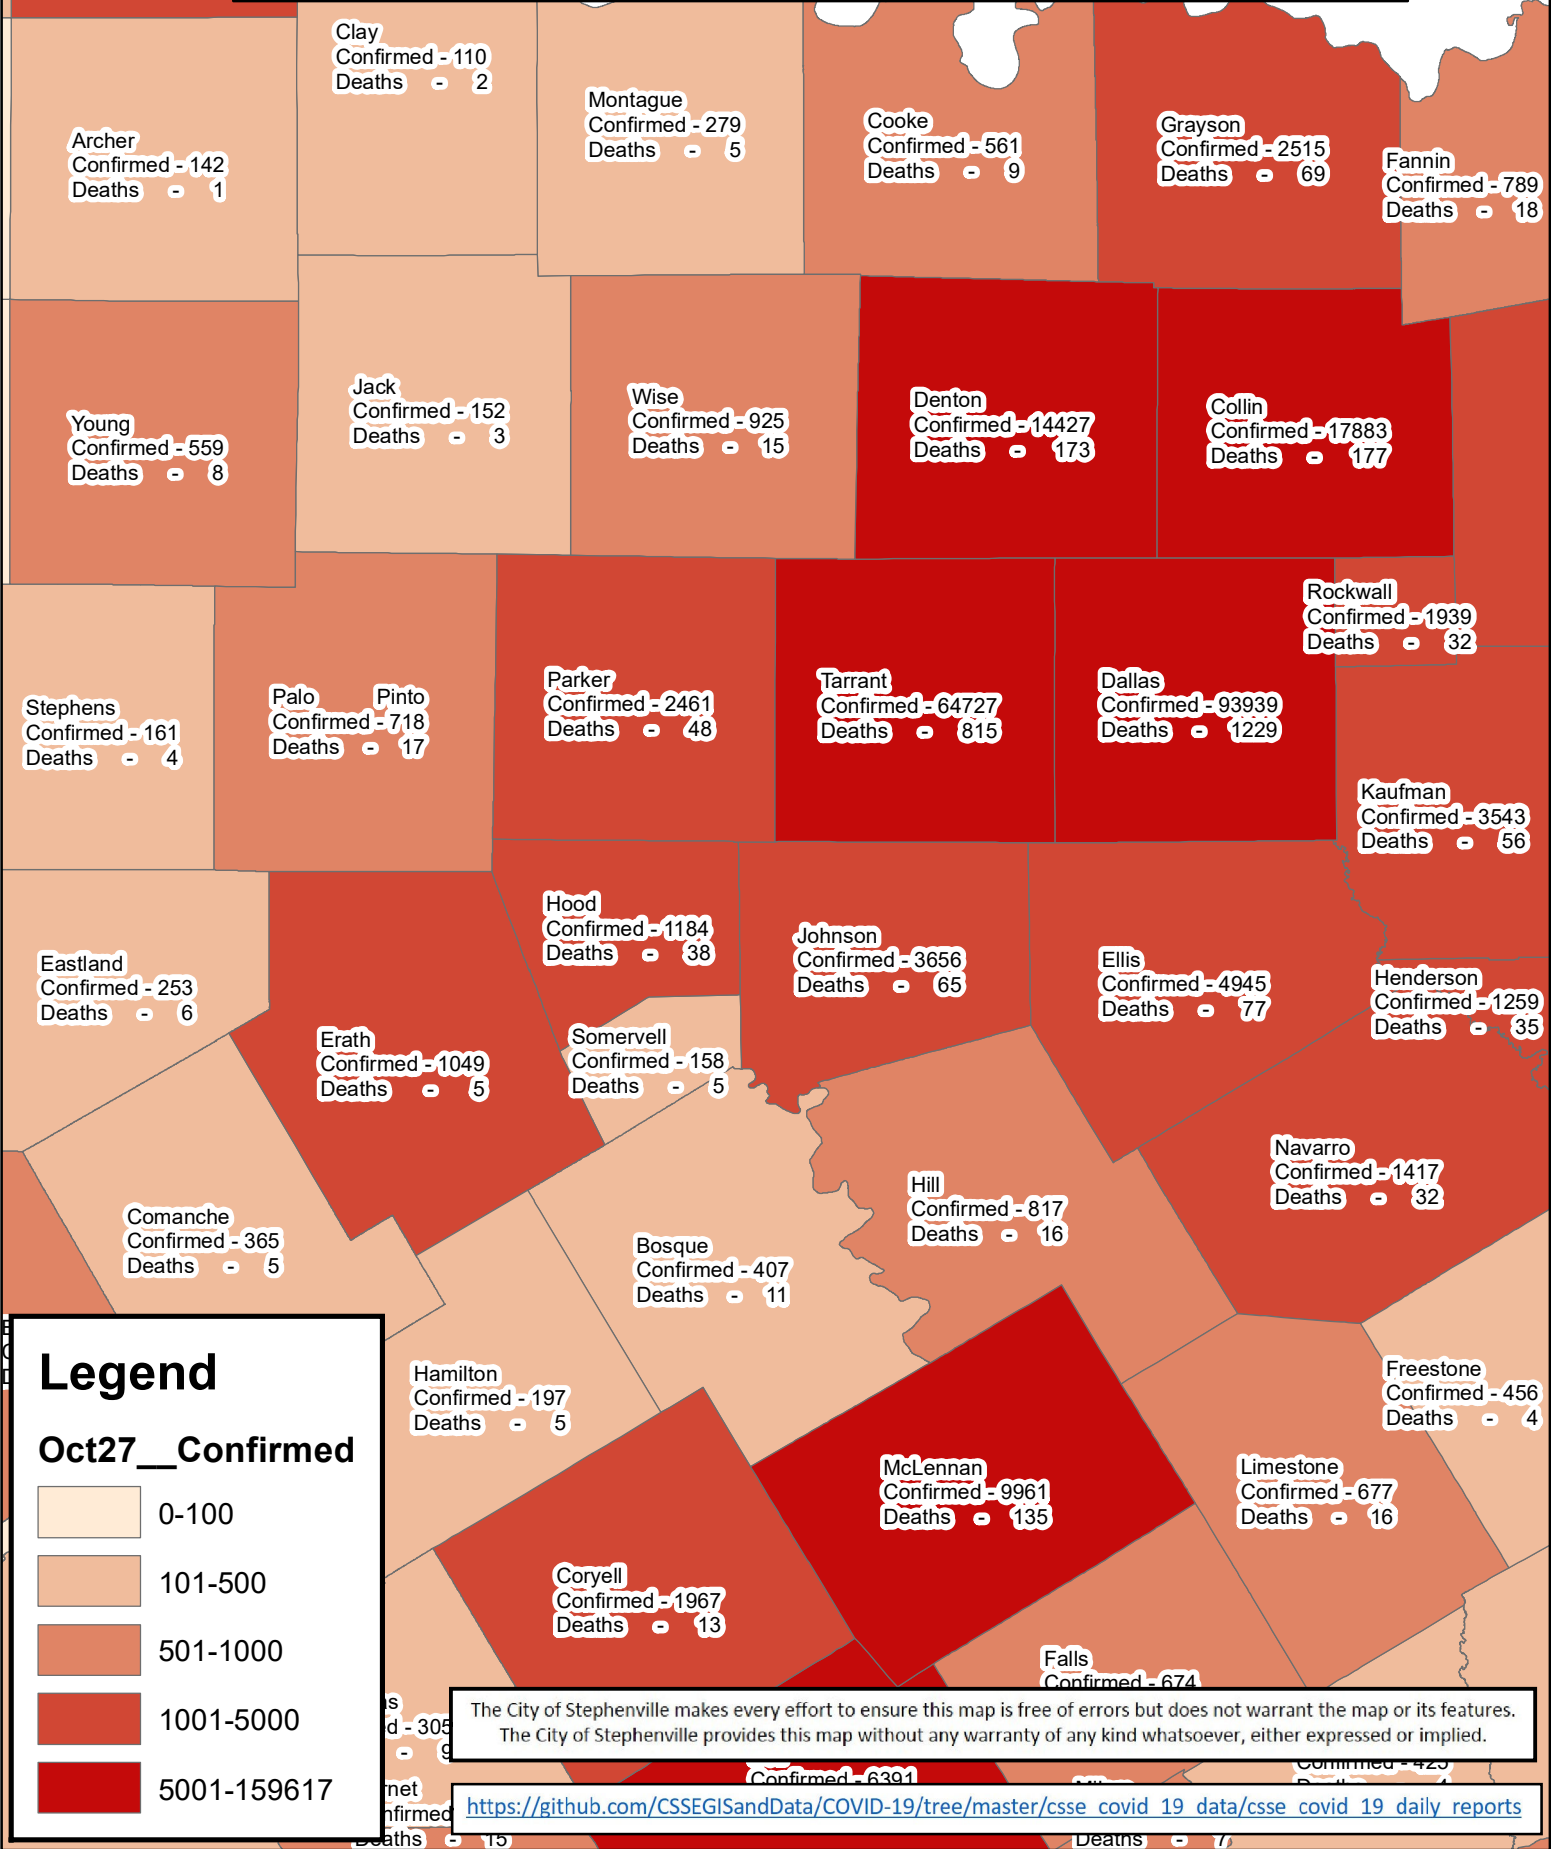

Erath County Area Covid-19 Confirmed Cases October 27, 2020

Legend

Oct27__Confirmed

- 0-100
- 101-500
- 501-1000
- 1001-5000
- 5001-159617

The City of Stephenville makes every effort to ensure this map is free of errors but does not warrant the map or its features. The City of Stephenville provides this map without any warranty of any kind whatsoever, either expressed or implied.

<https://github.com/CSSEGISandData/COVID-19/tree/master/csse covid 19 data/csse covid 19 daily reports>