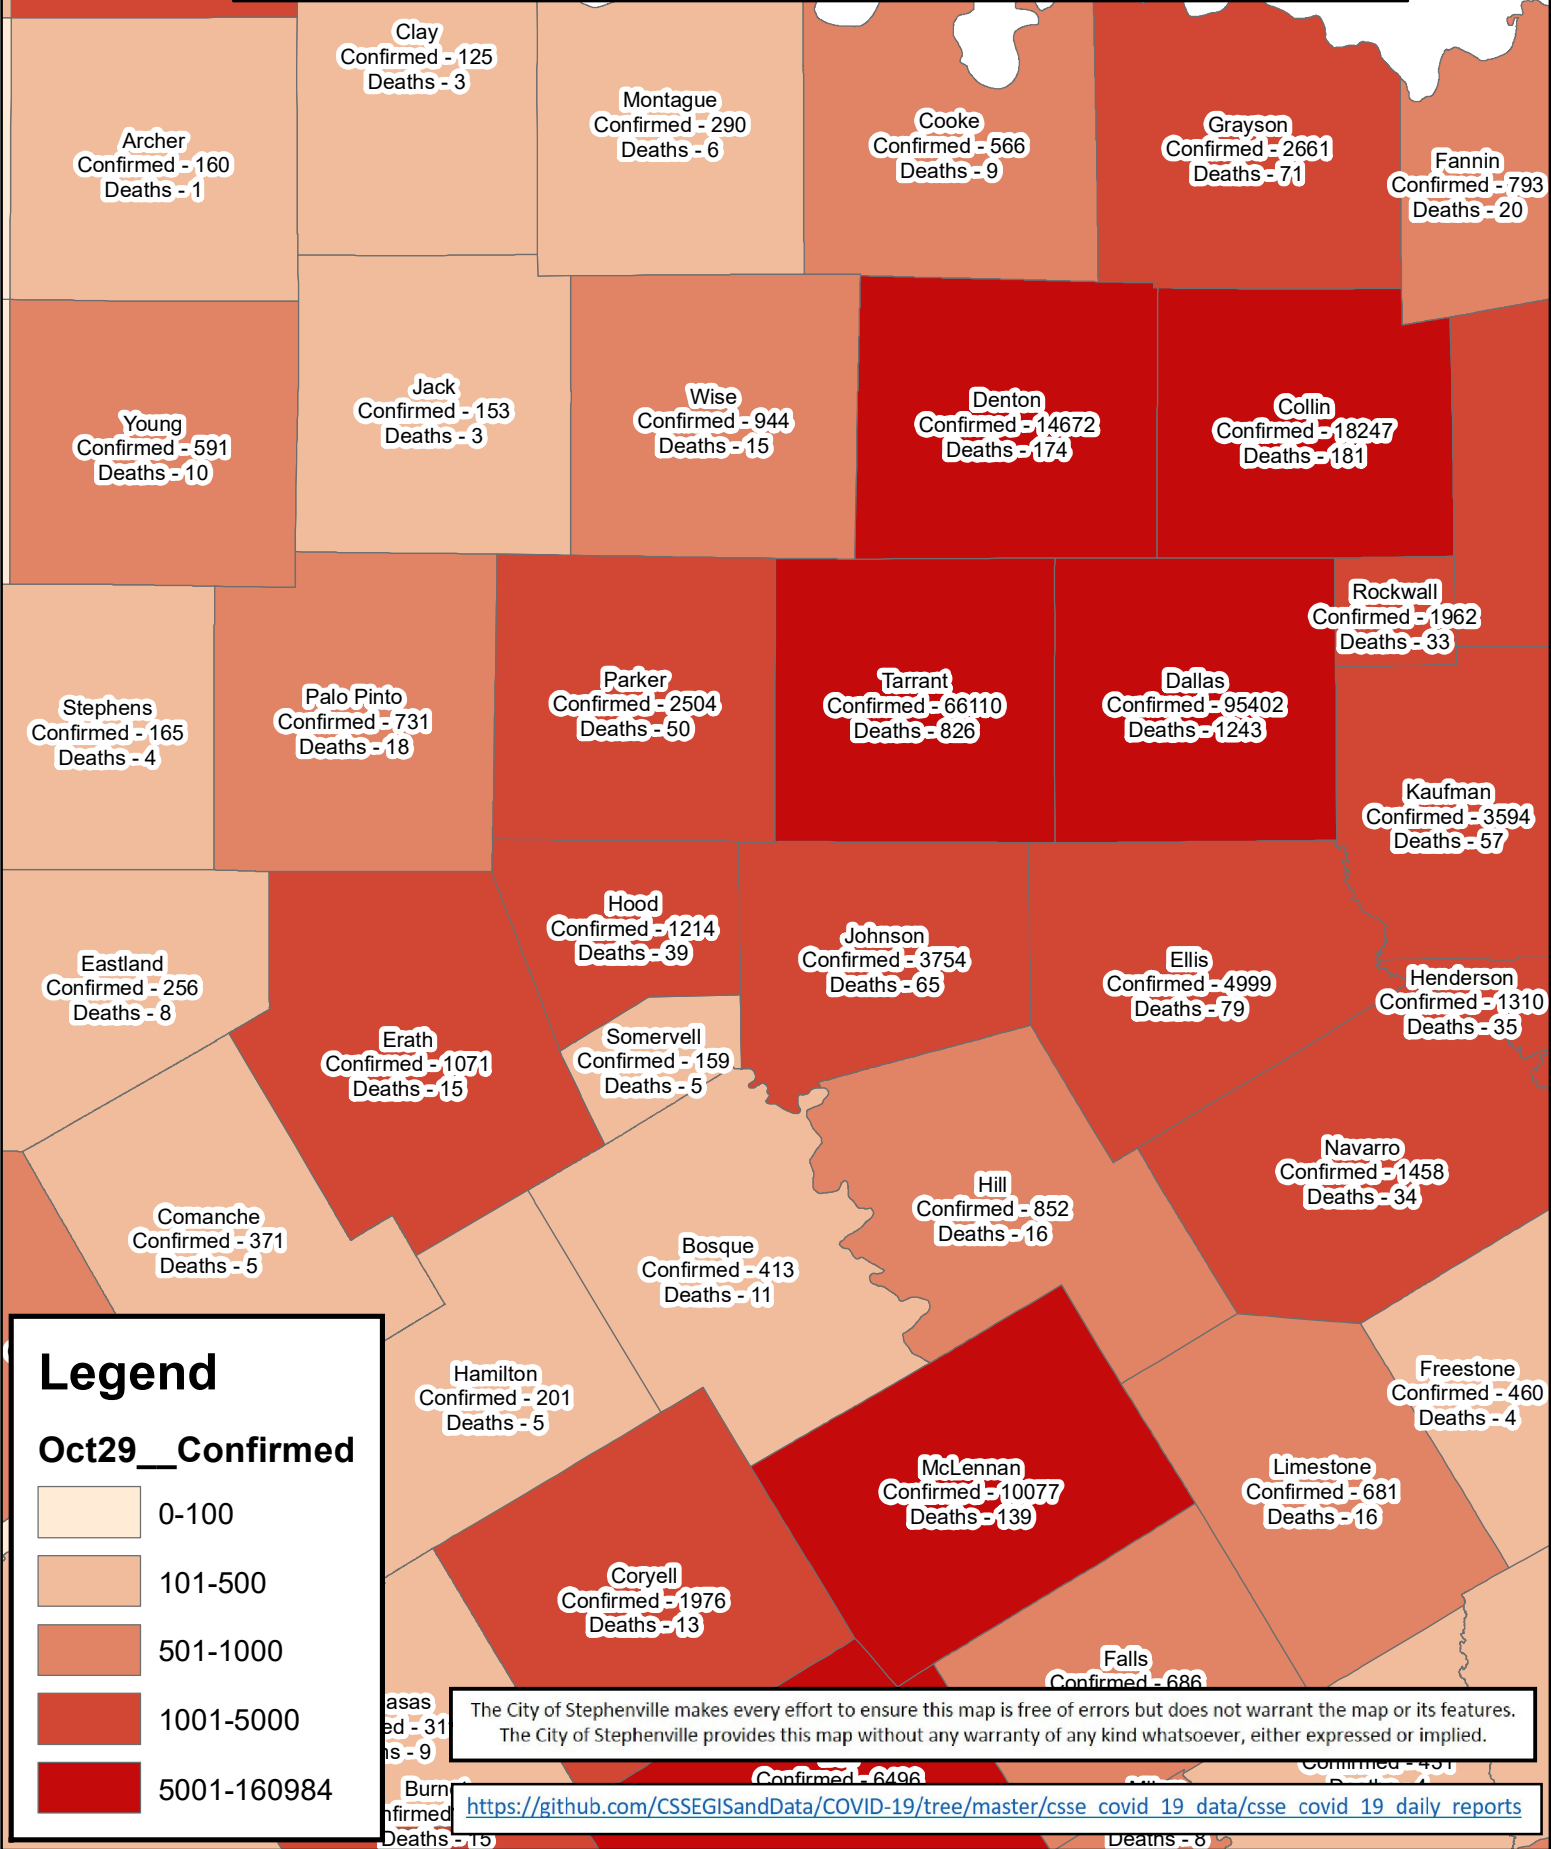

Erath County Area Covid-19 Confirmed Cases October 29, 2020

Legend

Oct29__Confirmed

- 0-100
- 101-500
- 501-1000
- 1001-5000
- 5001-160984

The City of Stephenville makes every effort to ensure this map is free of errors but does not warrant the map or its features. The City of Stephenville provides this map without any warranty of any kind whatsoever, either expressed or implied.

https://github.com/CSSEGISandData/COVID-19/tree/master/csse_covid_19_data/csse_covid_19_daily_reports