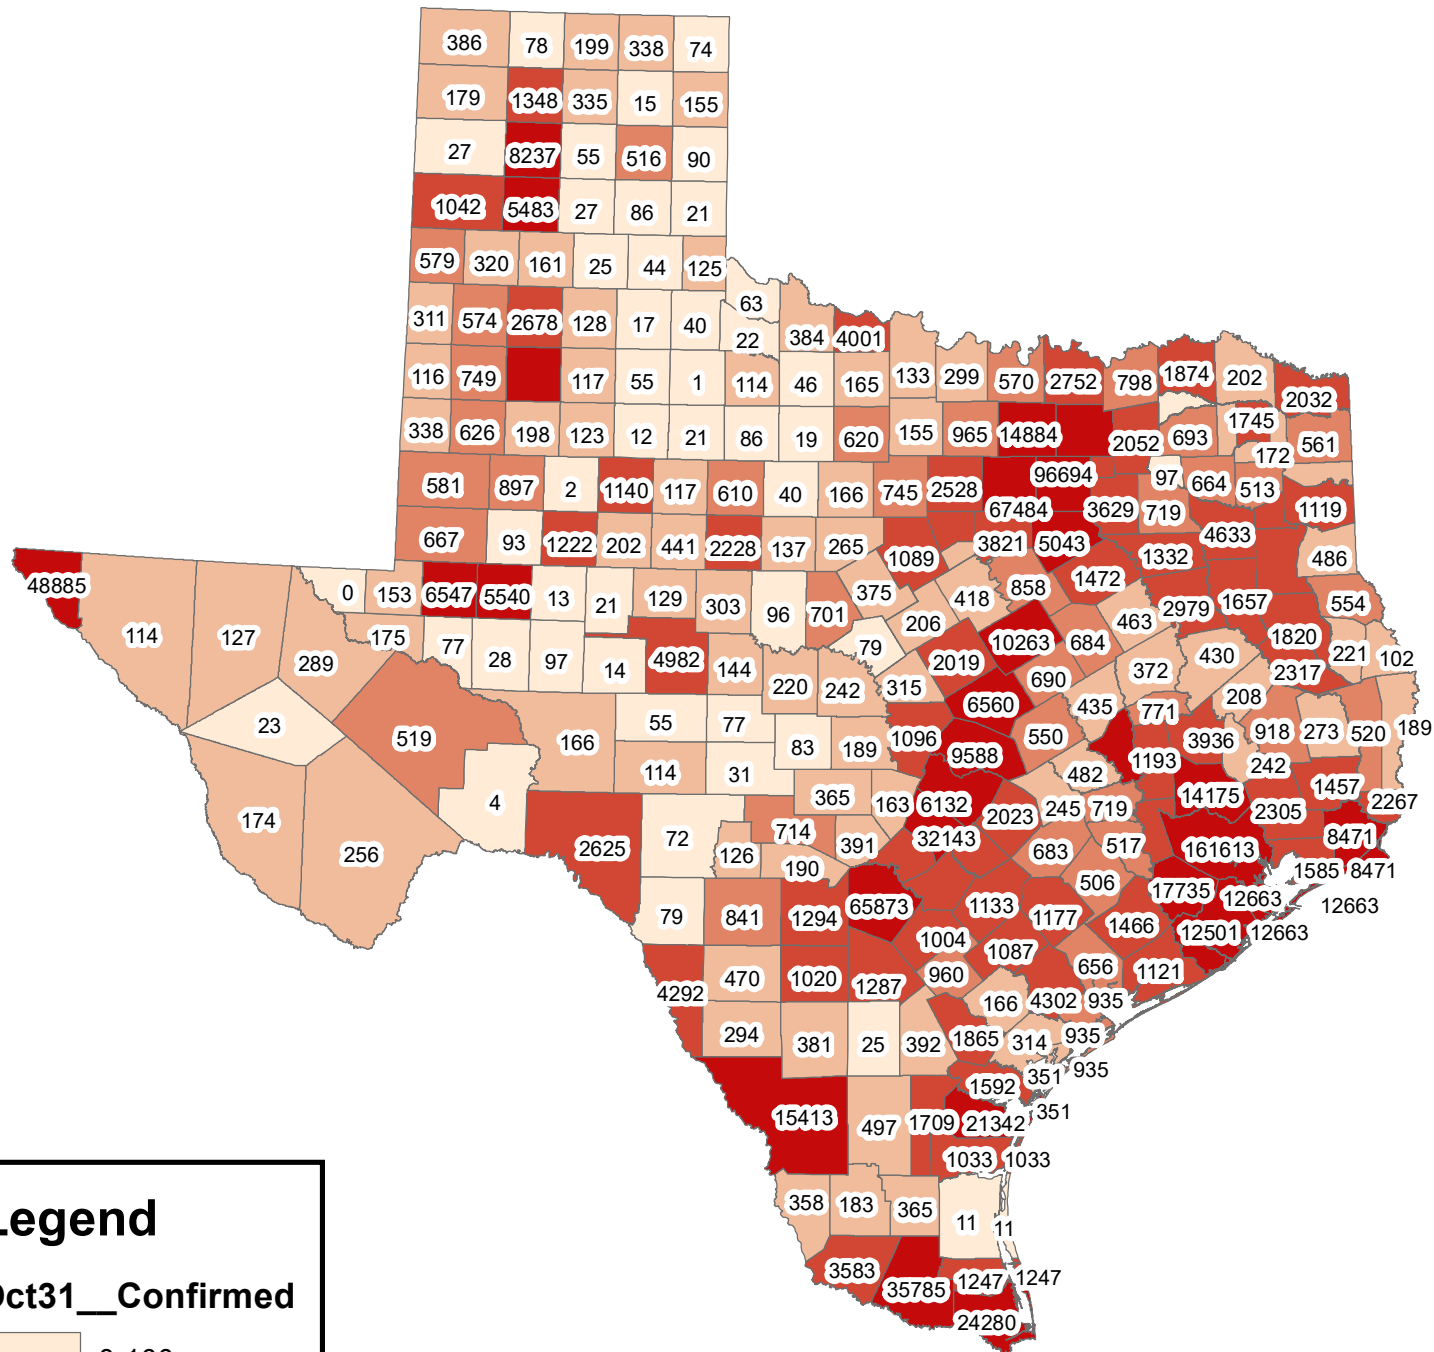

Texas Covid-19 Confirmed Cases October 31, 2020

Legend

Oct31__Confirmed

- 0-100
- 101-500
- 501-1000
- 1001-5000
- 5001-161613

The City of Stephenville makes every effort to ensure this map is free of errors but does not warrant the map or its features. The City of Stephenville provides this map without any warranty of any kind whatsoever, either expressed or implied.

<https://github.com/CSSEGISandData/COVID-19/tree/master/csse covid 19 data/csse covid 19 daily reports>