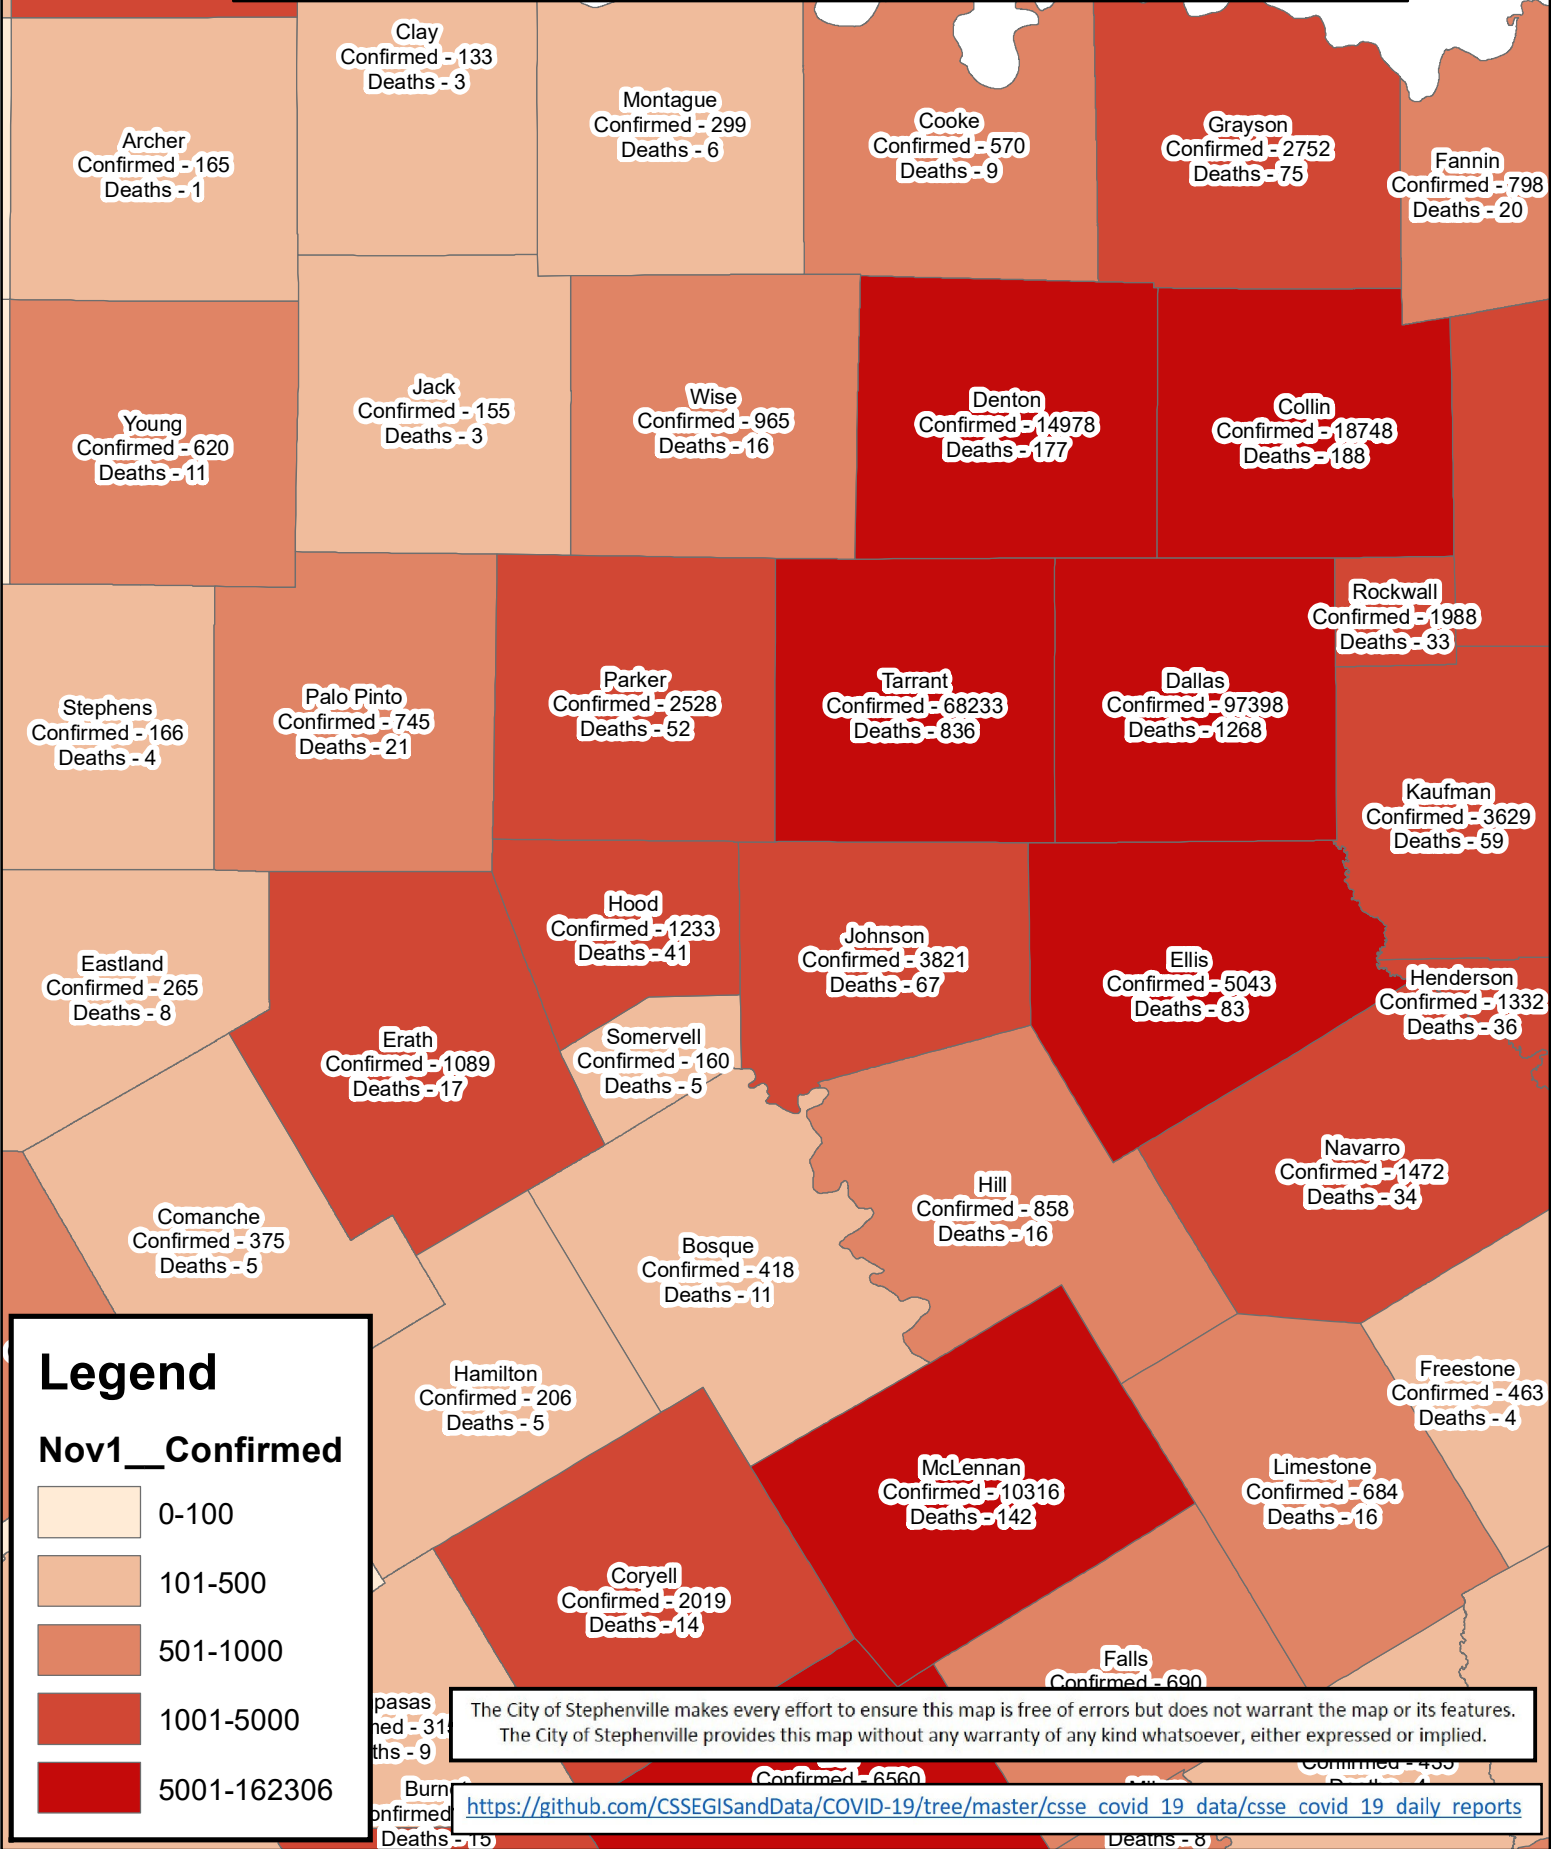

Erath County Area Covid-19 Confirmed Cases November 1, 2020

Legend

Nov1__Confirmed

- 0-100
- 101-500
- 501-1000
- 1001-5000
- 5001-162306

The City of Stephenville makes every effort to ensure this map is free of errors but does not warrant the map or its features. The City of Stephenville provides this map without any warranty of any kind whatsoever, either expressed or implied.

<https://github.com/CSSEGISandData/COVID-19/tree/master/csse covid 19 data/csse covid 19 daily reports>