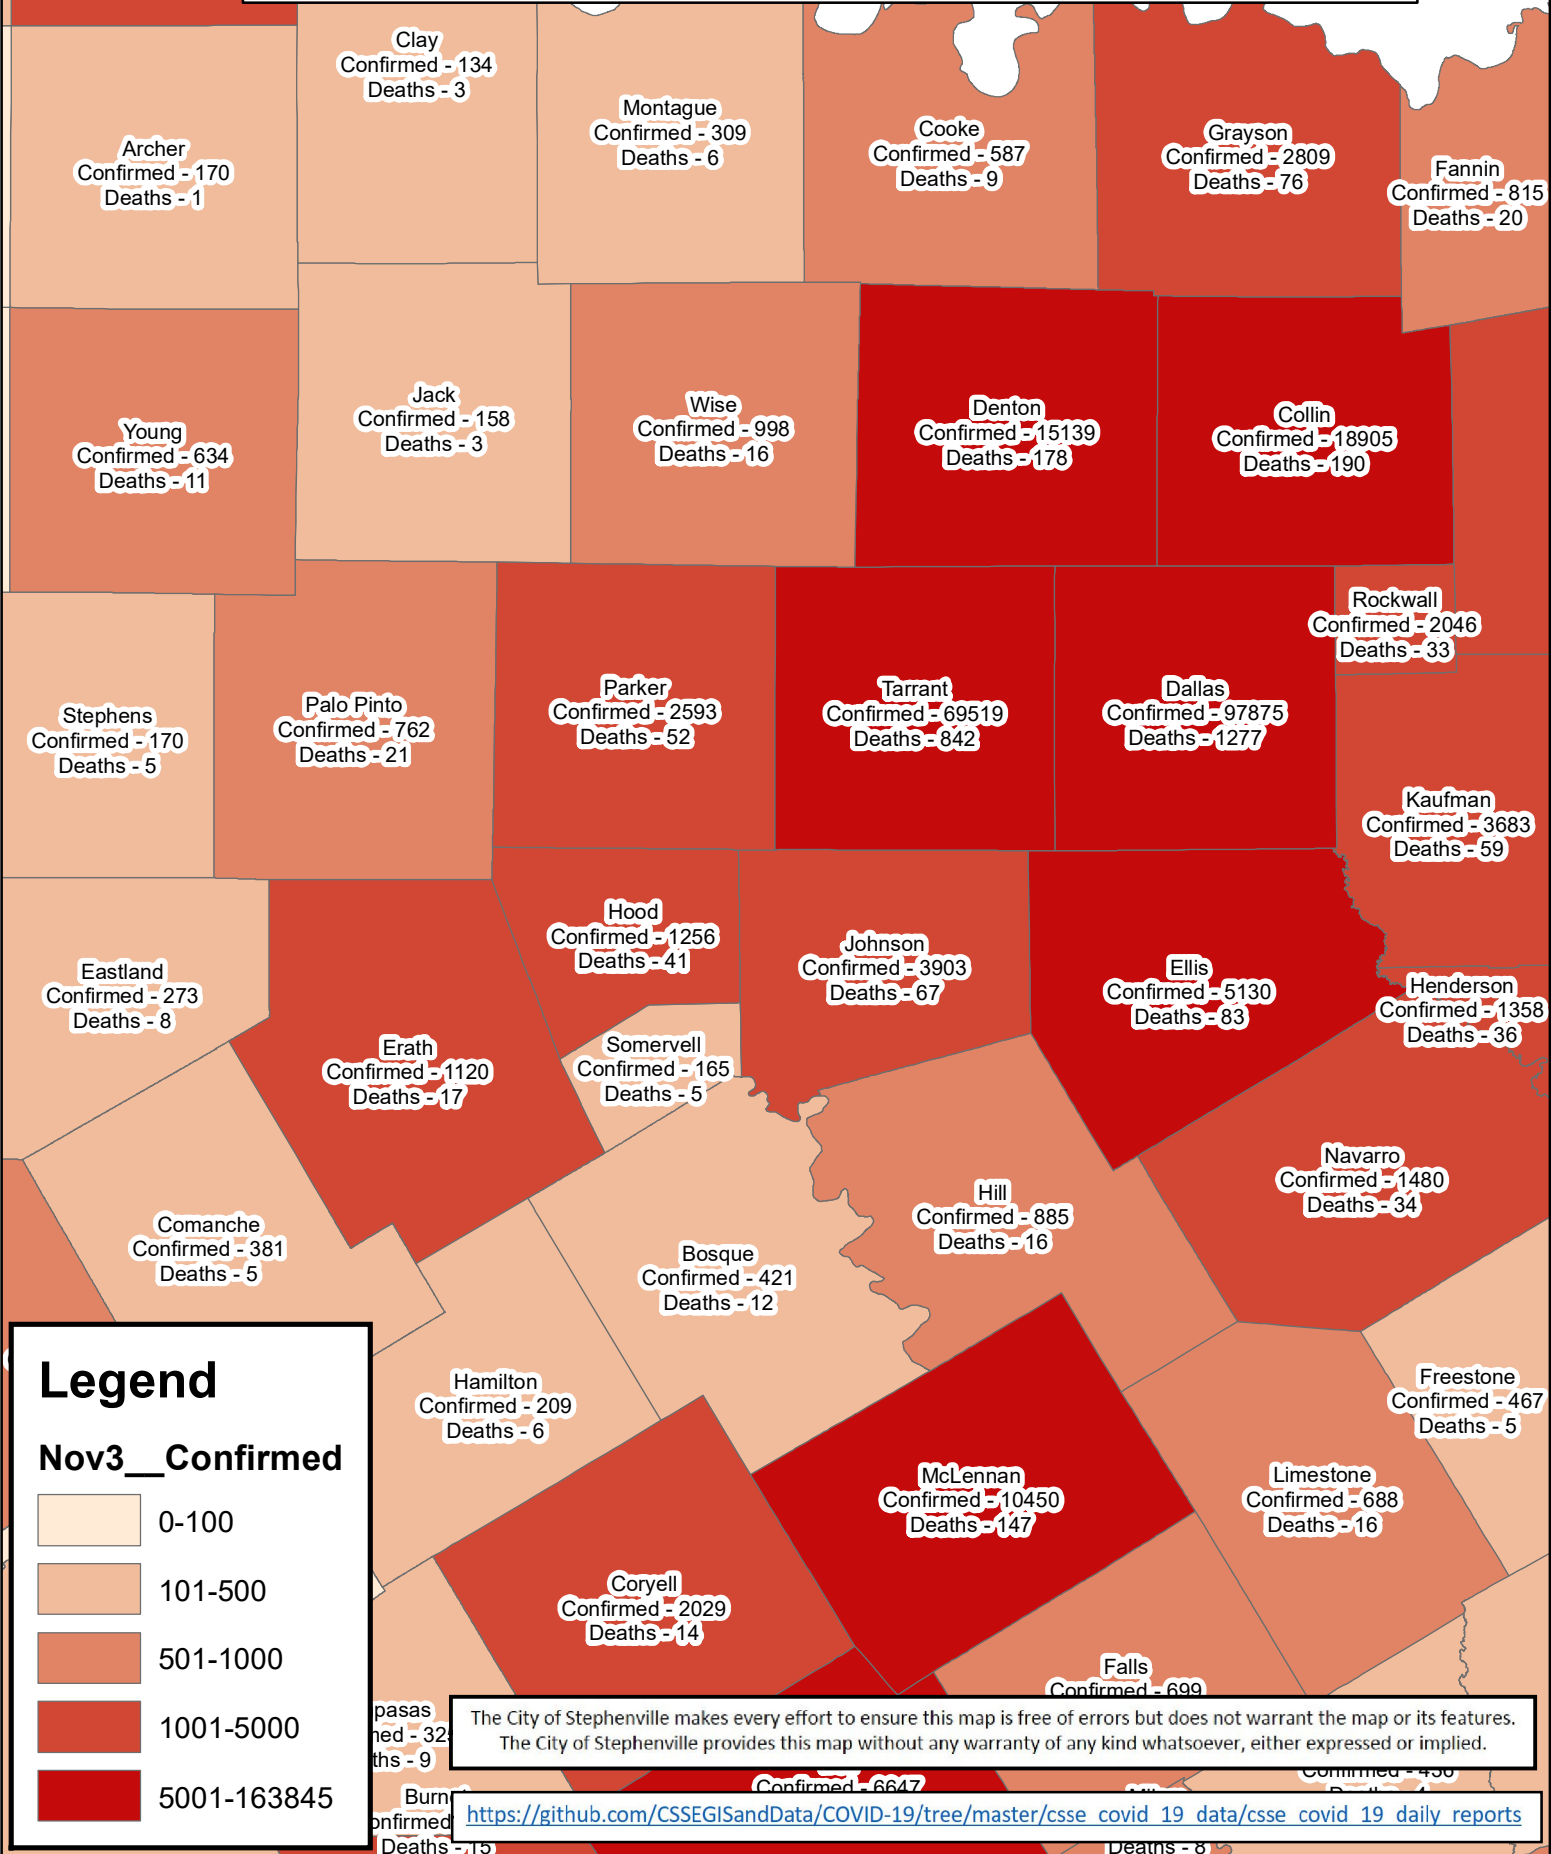

# Erath County Area Covid-19 Confirmed Cases November 3, 2020

## Legend

### Nov3\_\_Confirmed

The City of Stephenville makes every effort to ensure this map is free of errors but does not warrant the map or its features. The City of Stephenville provides this map without any warranty of any kind whatsoever, either expressed or implied.

<https://github.com/CSSEGISandData/COVID-19/tree/master/csse covid 19 data/csse covid 19 daily reports>