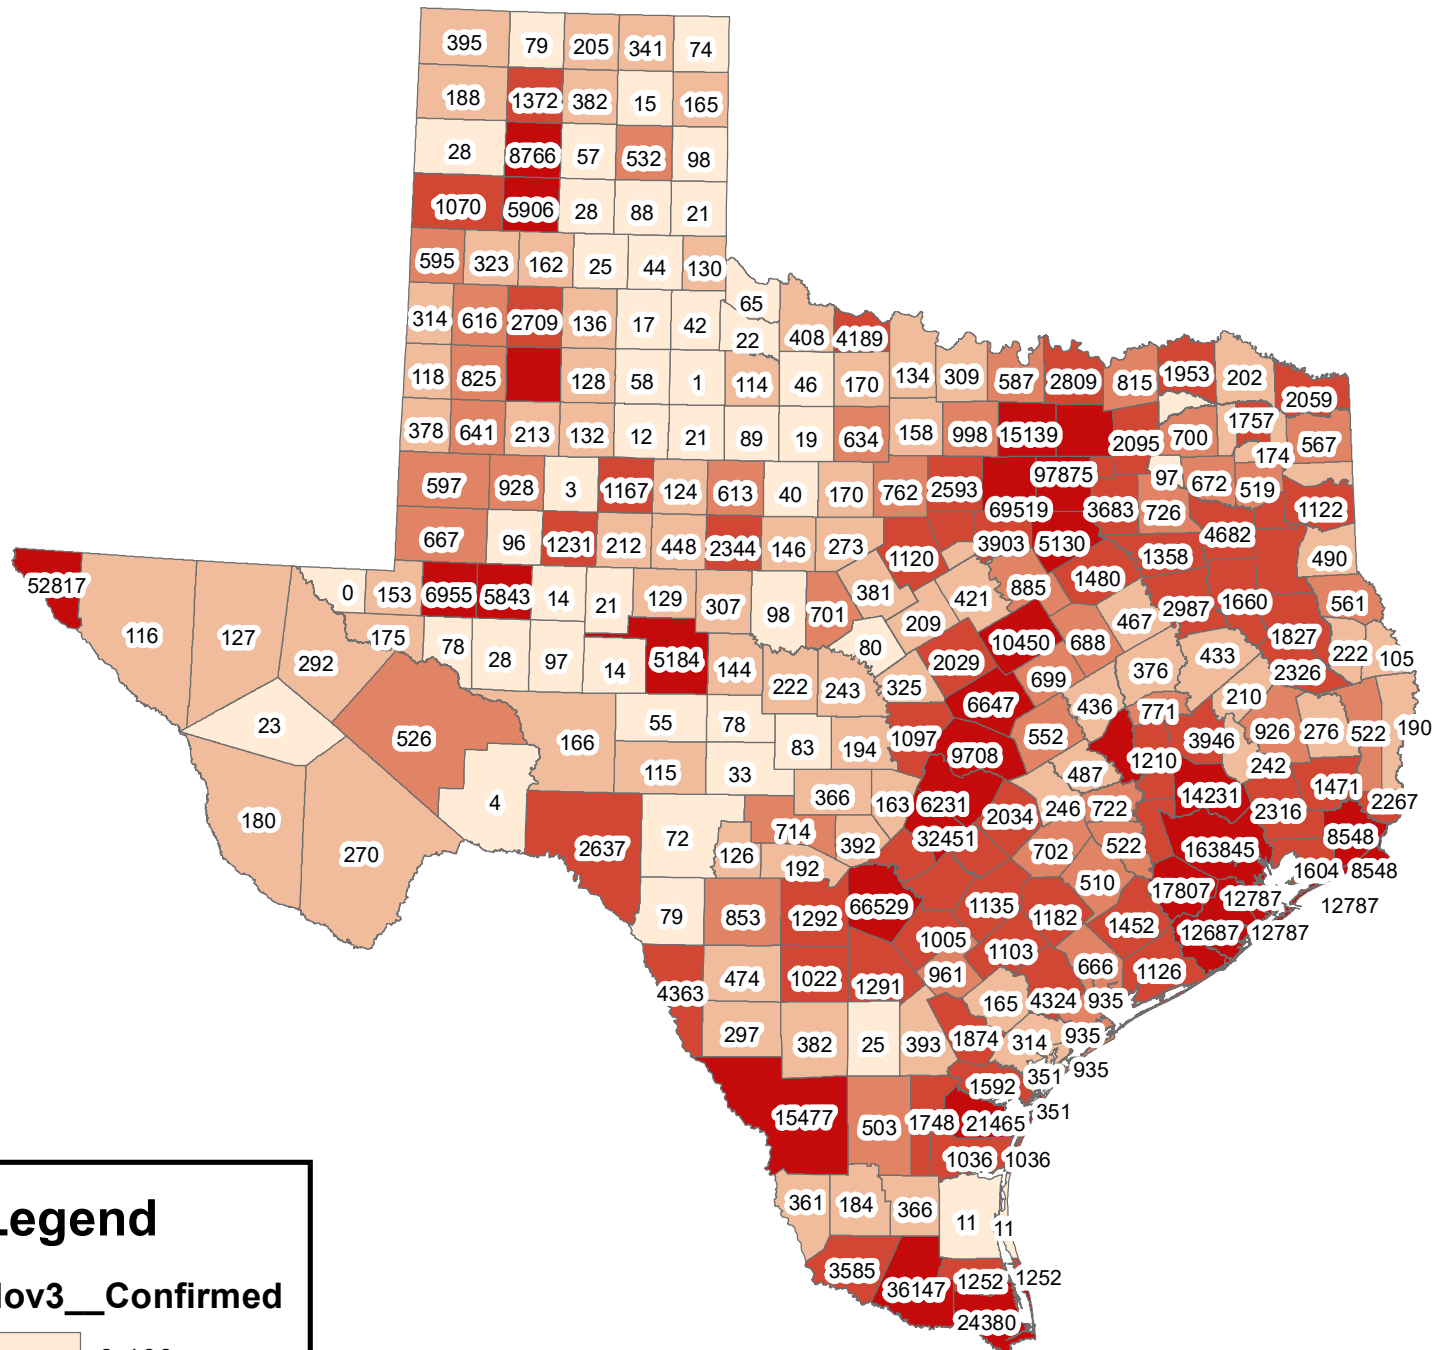

# Texas Covid-19 Confirmed Cases November 3, 2020

## Legend

Nov3\_\_Confirmed

The City of Stephenville makes every effort to ensure this map is free of errors but does not warrant the map or its features. The City of Stephenville provides this map without any warranty of any kind whatsoever, either expressed or implied.