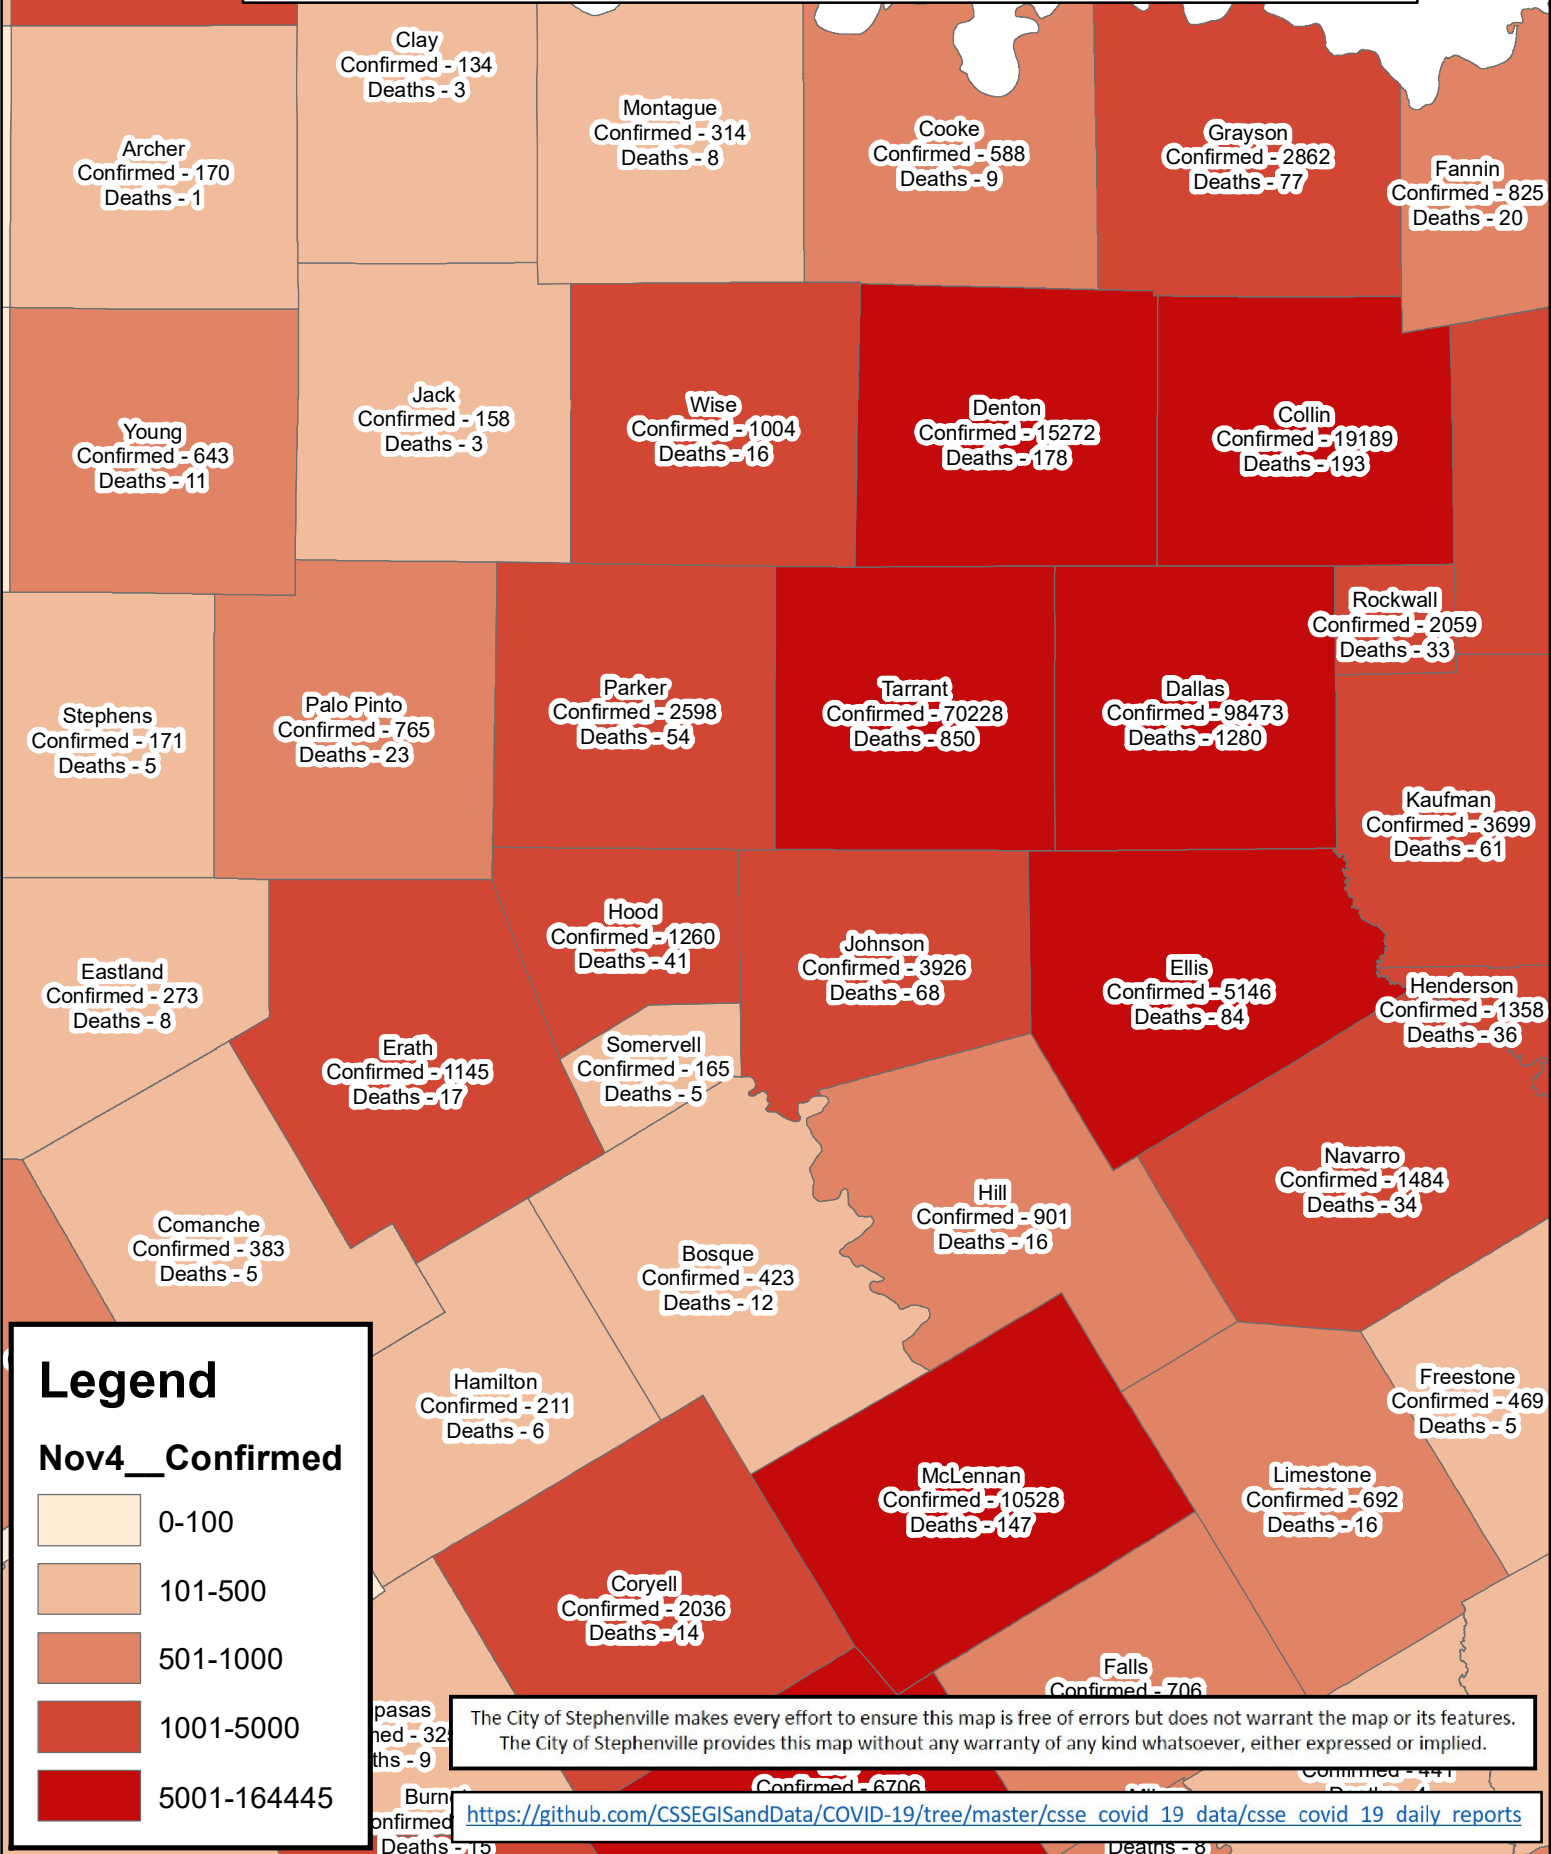

Erath County Area Covid-19 Confirmed Cases November 4, 2020

Legend

Nov4__Confirmed

- 0-100
- 101-500
- 501-1000
- 1001-5000
- 5001-164445

The City of Stephenville makes every effort to ensure this map is free of errors but does not warrant the map or its features. The City of Stephenville provides this map without any warranty of any kind whatsoever, either expressed or implied.

<https://github.com/CSSEGISandData/COVID-19/tree/master/csse covid 19 data/csse covid 19 daily reports>