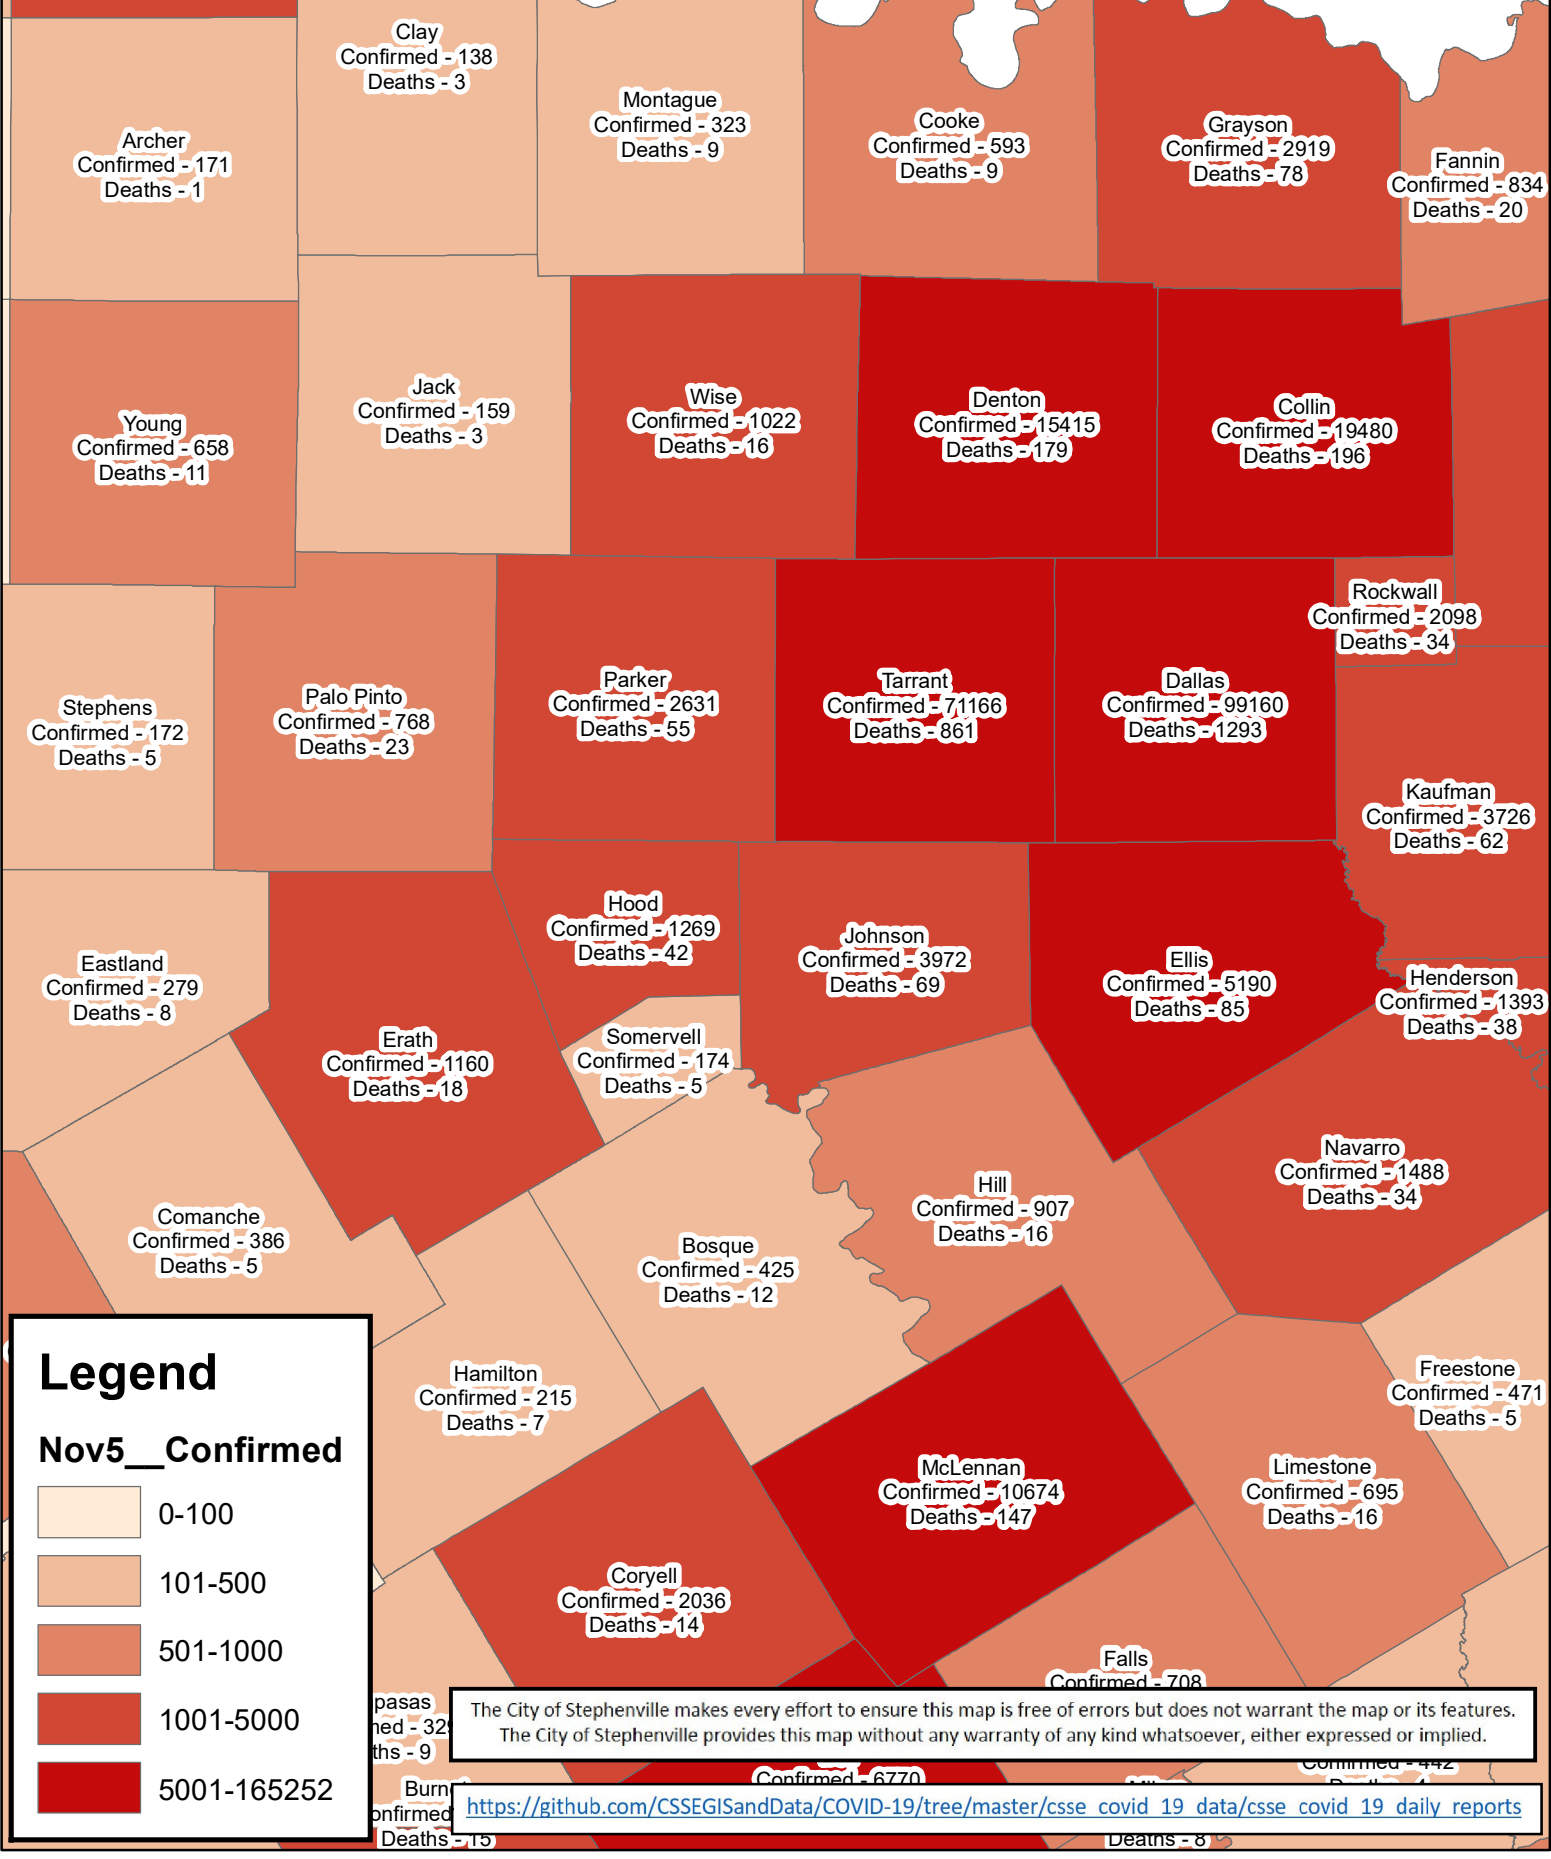

Erath County Area Covid-19 Confirmed Cases November 5, 2020

Legend

Nov5__Confirmed

- 0-100
- 101-500
- 501-1000
- 1001-5000
- 5001-165252

The City of Stephenville makes every effort to ensure this map is free of errors but does not warrant the map or its features. The City of Stephenville provides this map without any warranty of any kind whatsoever, either expressed or implied.

https://github.com/CSSEGISandData/COVID-19/tree/master/csse_covid_19_data/csse_covid_19_daily_reports