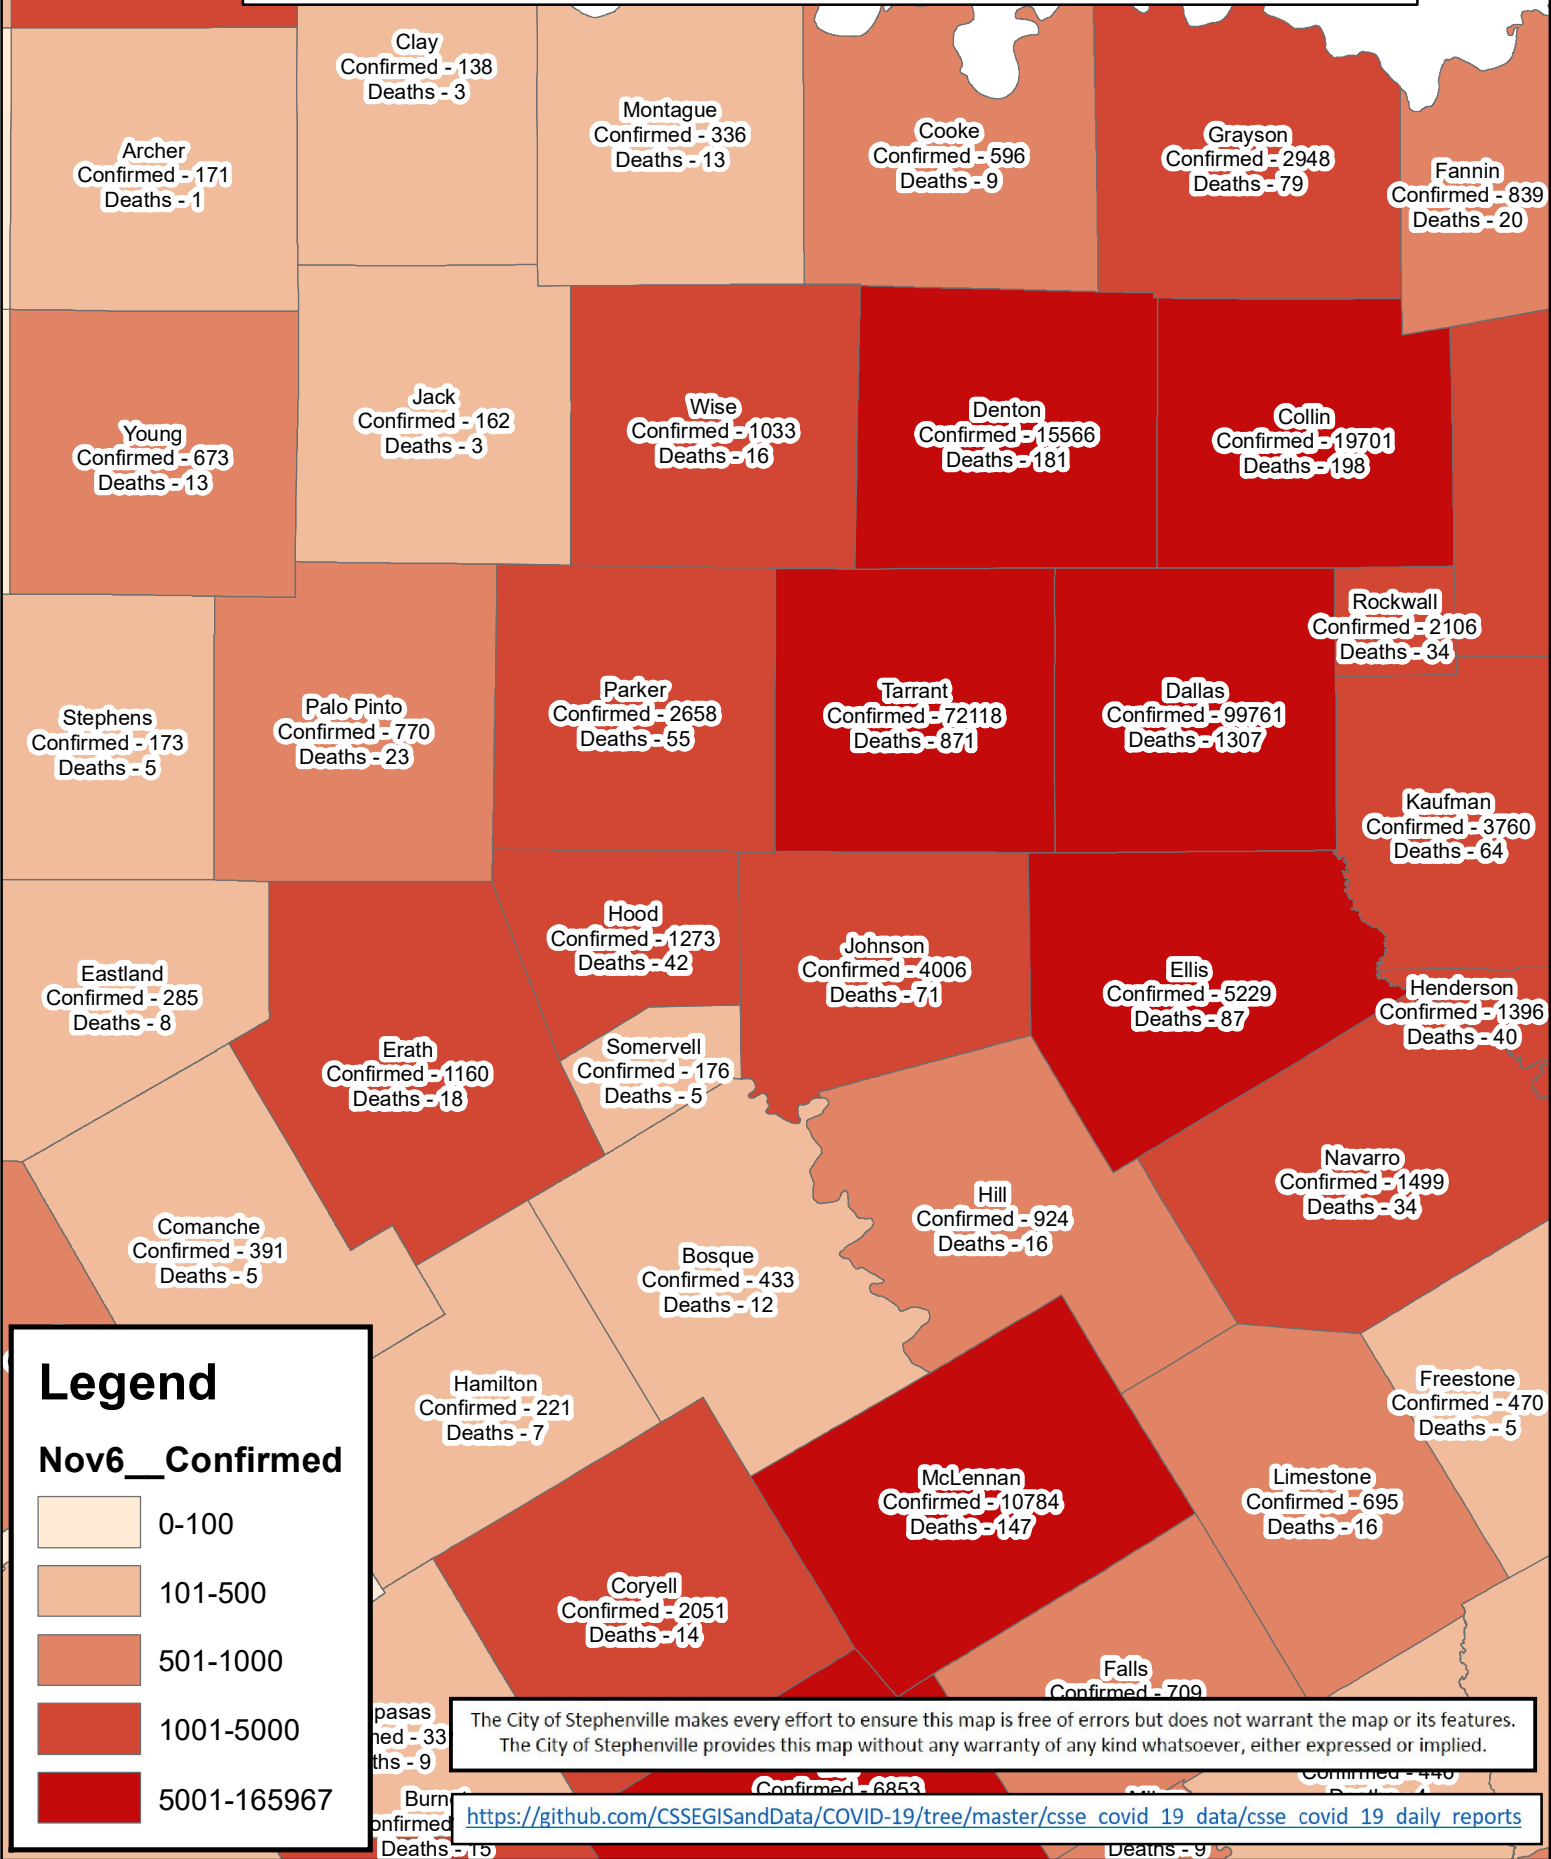

Erath County Area Covid-19 Confirmed Cases November 6, 2020

Legend

Nov6__Confirmed

- 0-100
- 101-500
- 501-1000
- 1001-5000
- 5001-165967

The City of Stephenville makes every effort to ensure this map is free of errors but does not warrant the map or its features. The City of Stephenville provides this map without any warranty of any kind whatsoever, either expressed or implied.

[https://github.com/CSSEGISandData/COVID-19/tree/master/csse covid 19 data/csse covid 19 daily reports](https://github.com/CSSEGISandData/COVID-19/tree/master/csse_covid_19_data/csse_covid_19_daily_reports)