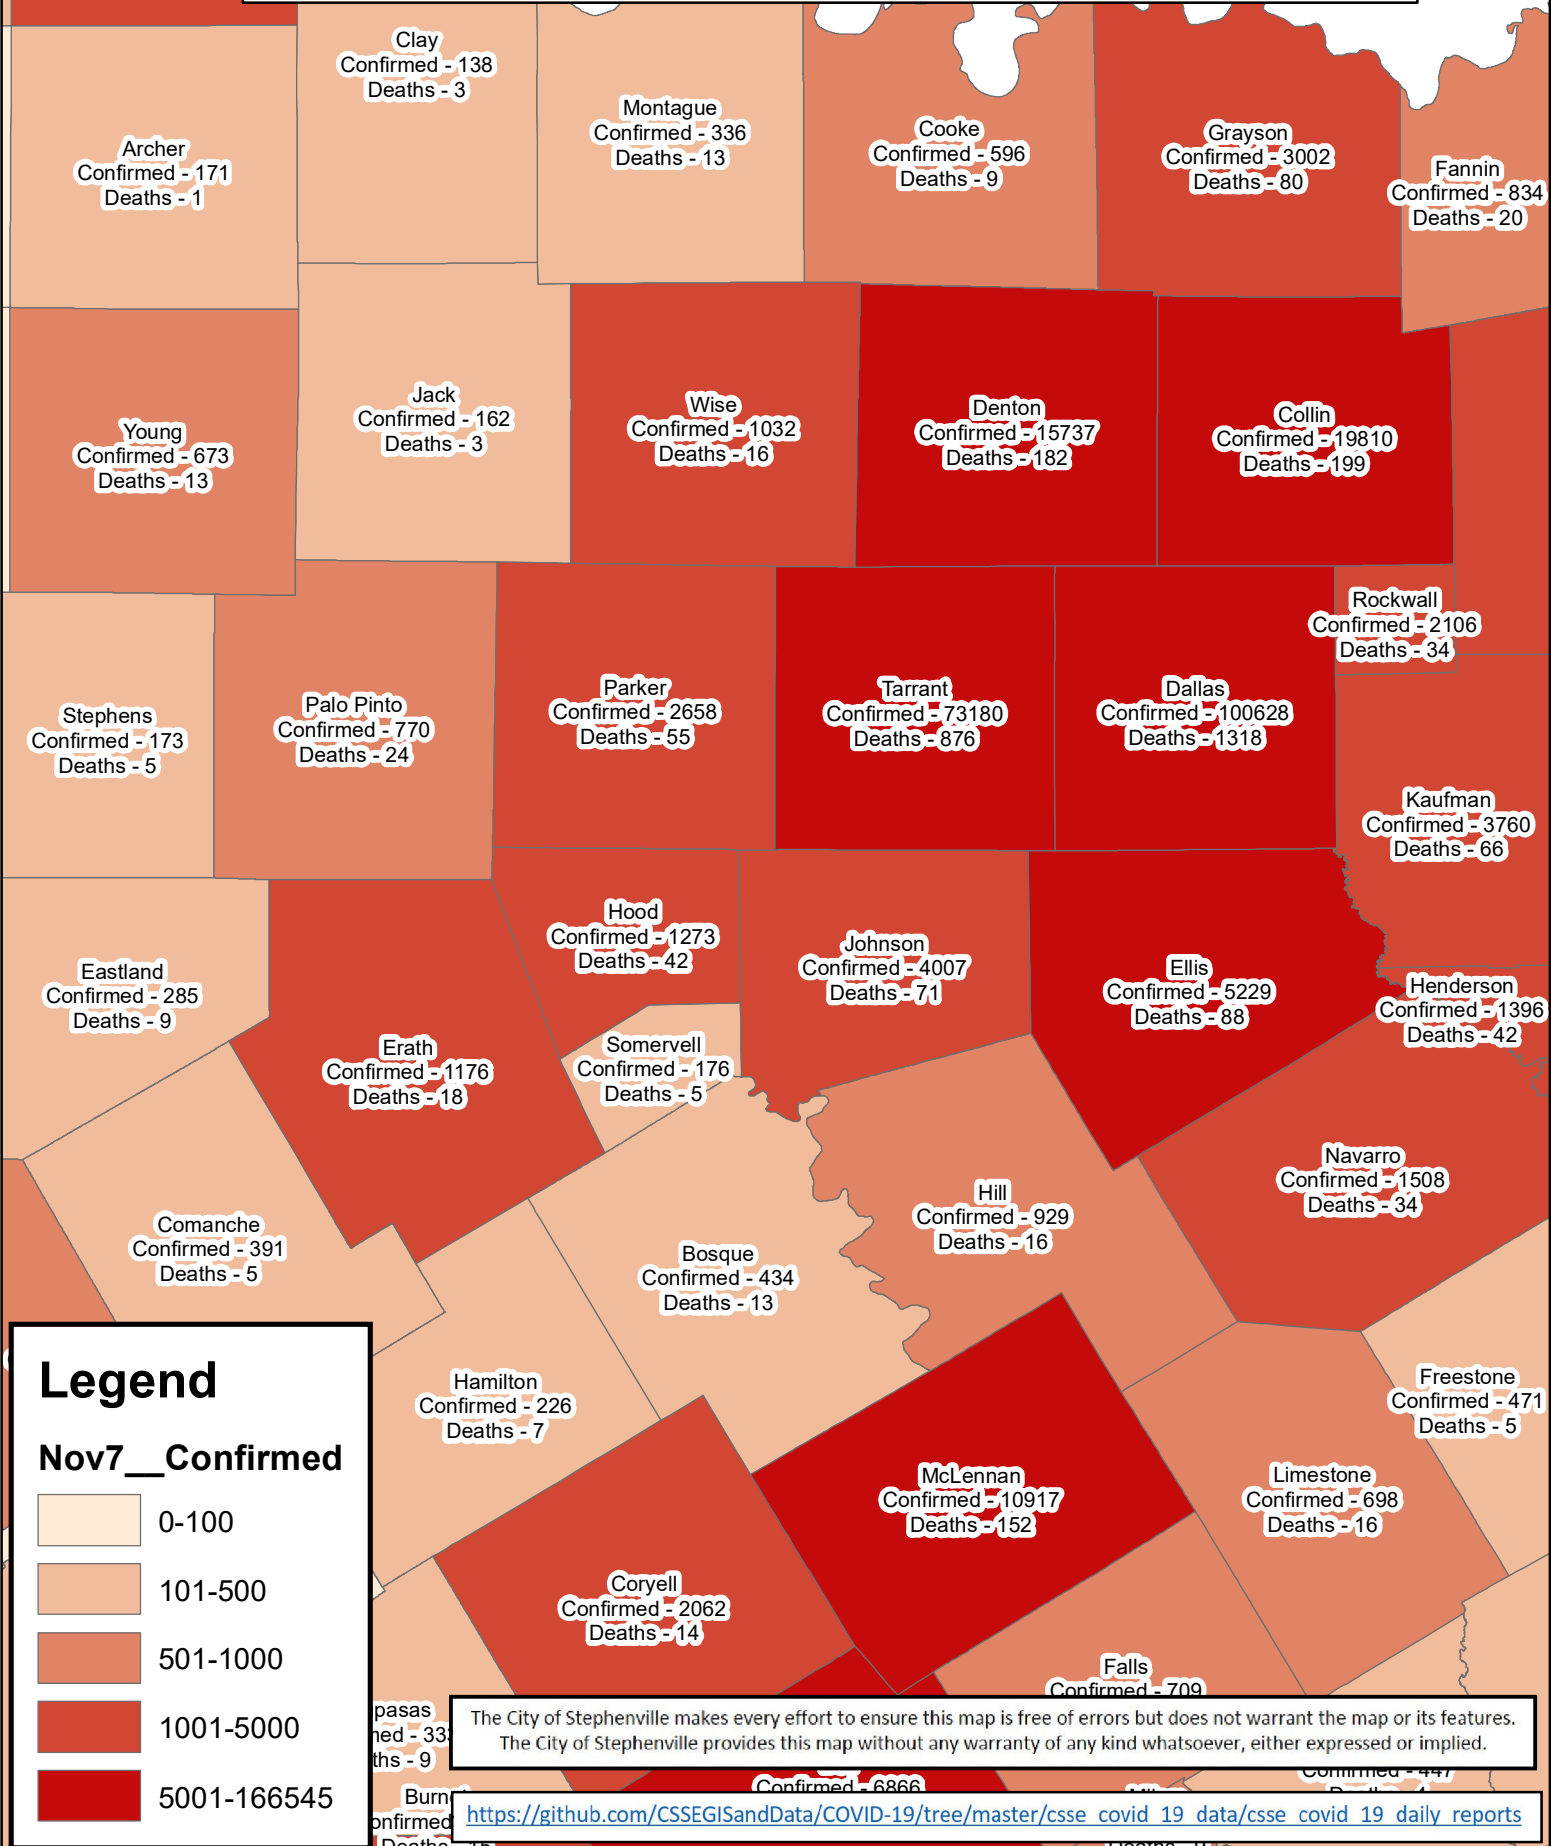

Erath County Area Covid-19 Confirmed Cases November 7, 2020

Legend

Nov7__Confirmed

- 0-100
- 101-500
- 501-1000
- 1001-5000
- 5001-166545

The City of Stephenville makes every effort to ensure this map is free of errors but does not warrant the map or its features. The City of Stephenville provides this map without any warranty of any kind whatsoever, either expressed or implied.

https://github.com/CSSEGISandData/COVID-19/tree/master/csse_covid_19_data/csse_covid_19_daily_reports