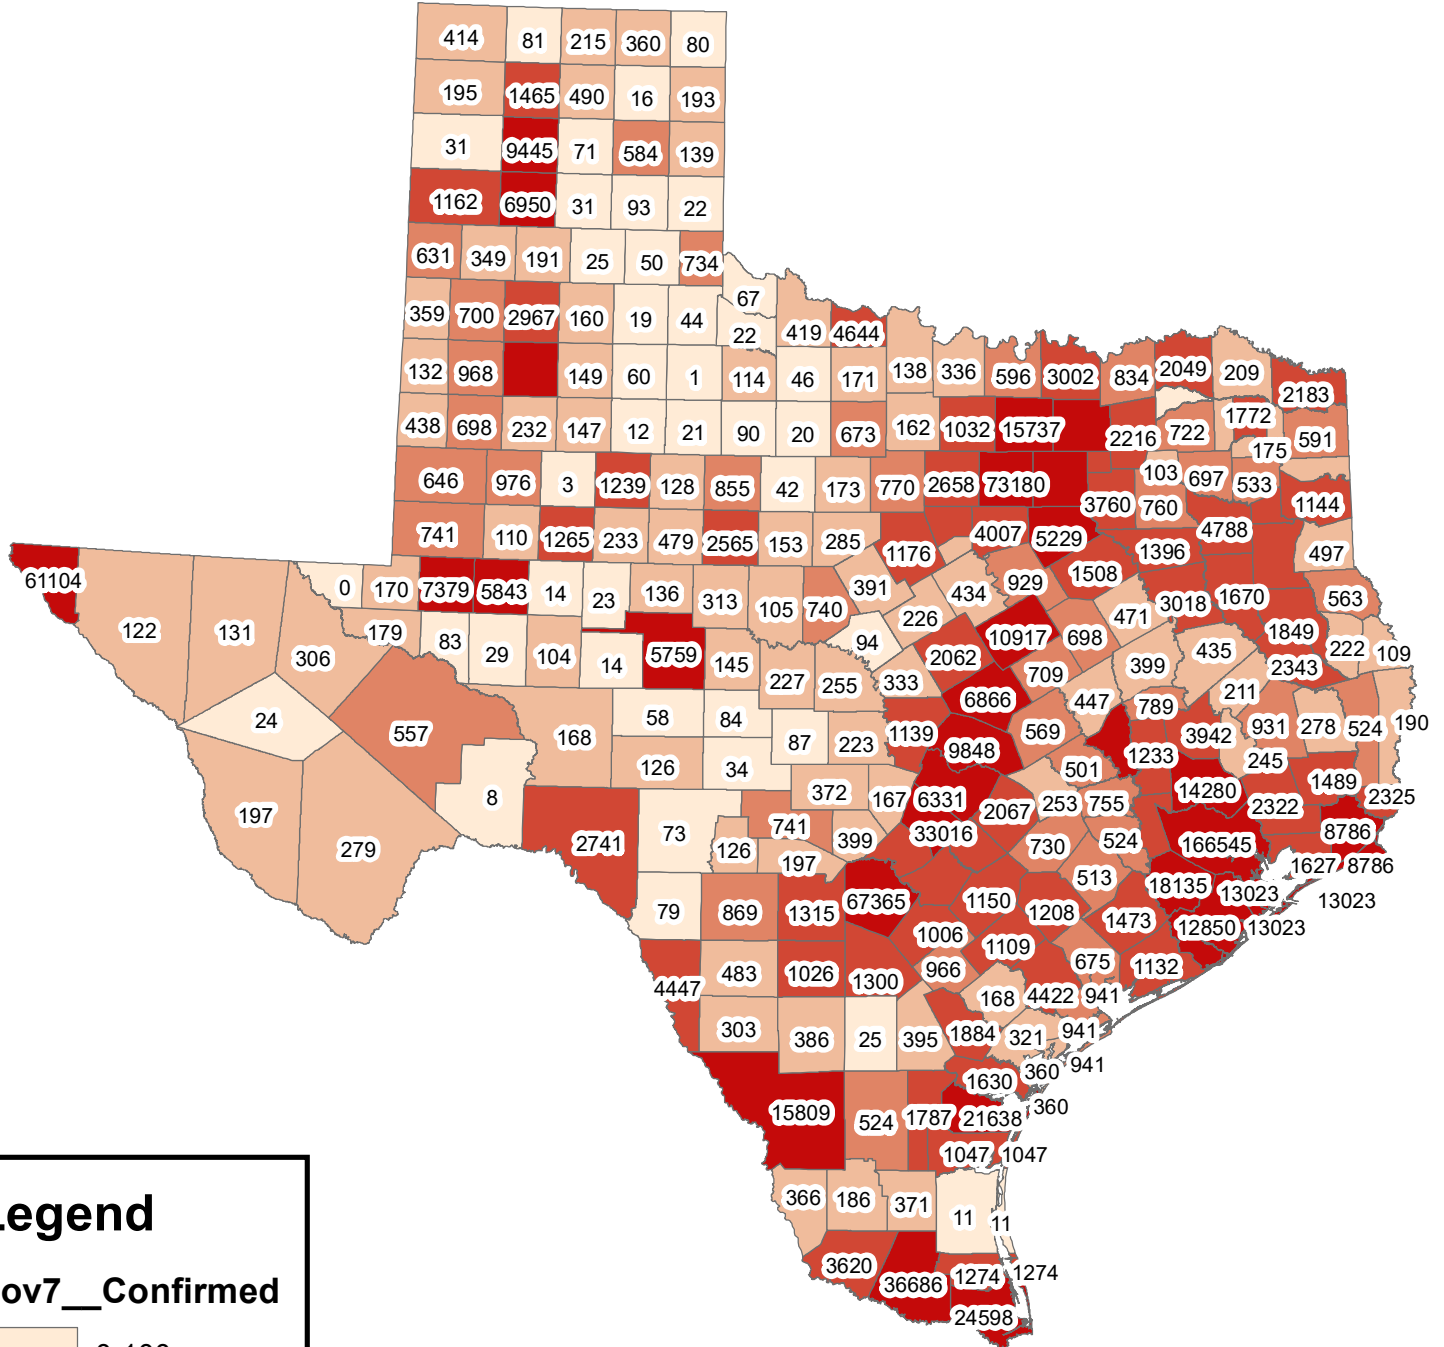

# Texas Covid-19 Confirmed Cases November 7, 2020

## Legend