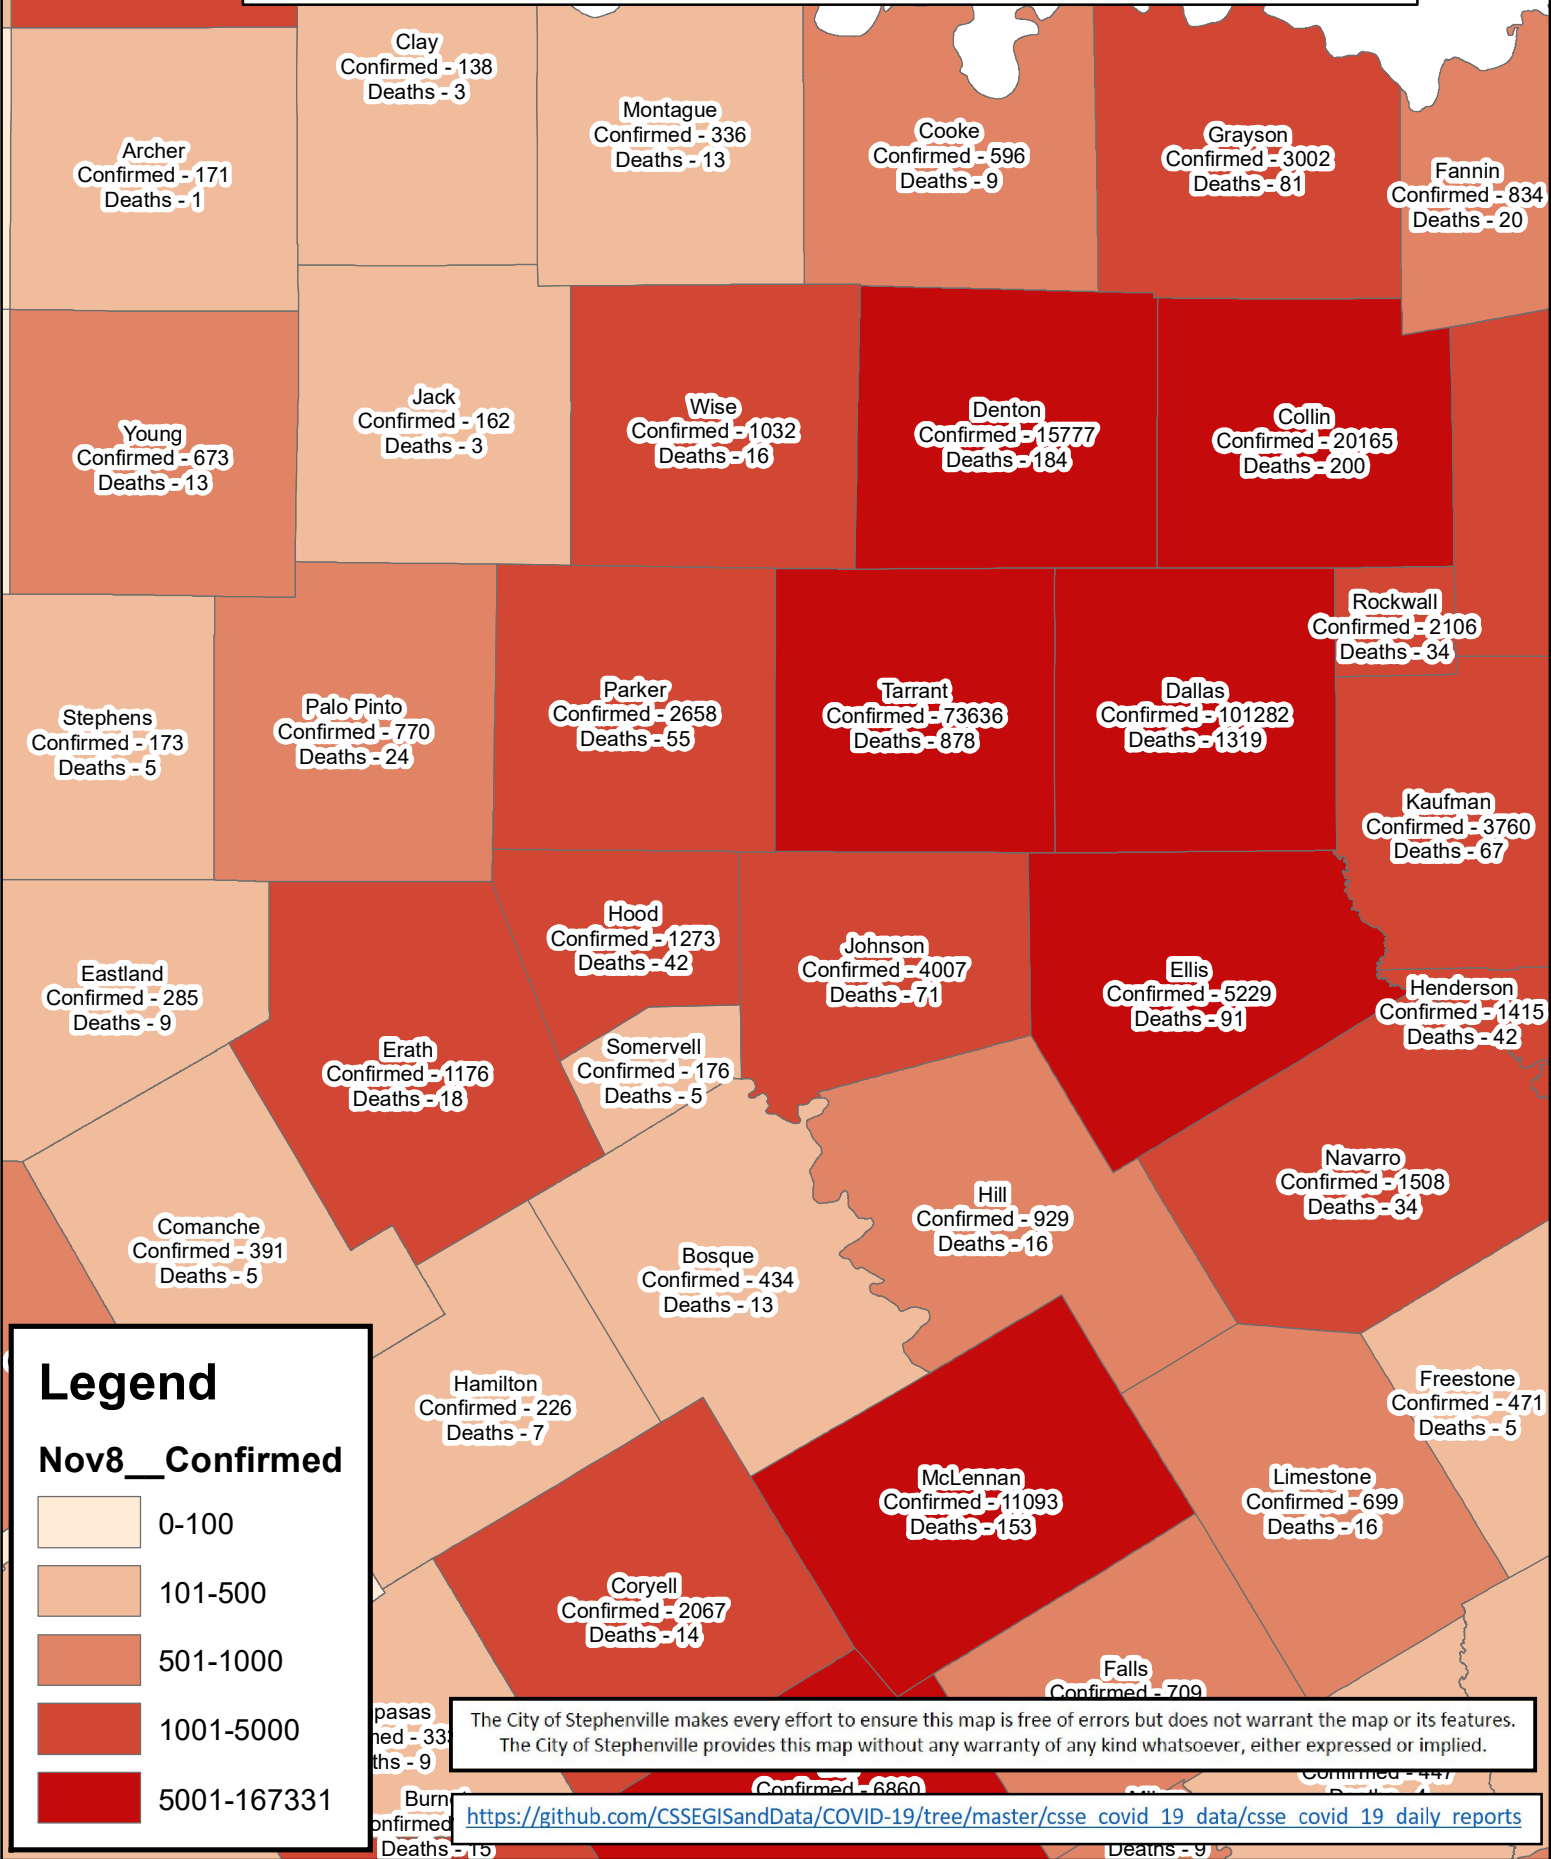

Erath County Area Covid-19 Confirmed Cases November 8, 2020

Legend

Nov8__Confirmed

- 0-100
- 101-500
- 501-1000
- 1001-5000
- 5001-167331

The City of Stephenville makes every effort to ensure this map is free of errors but does not warrant the map or its features. The City of Stephenville provides this map without any warranty of any kind whatsoever, either expressed or implied.

https://github.com/CSSEGISandData/COVID-19/tree/master/csse_covid_19_data/csse_covid_19_daily_reports