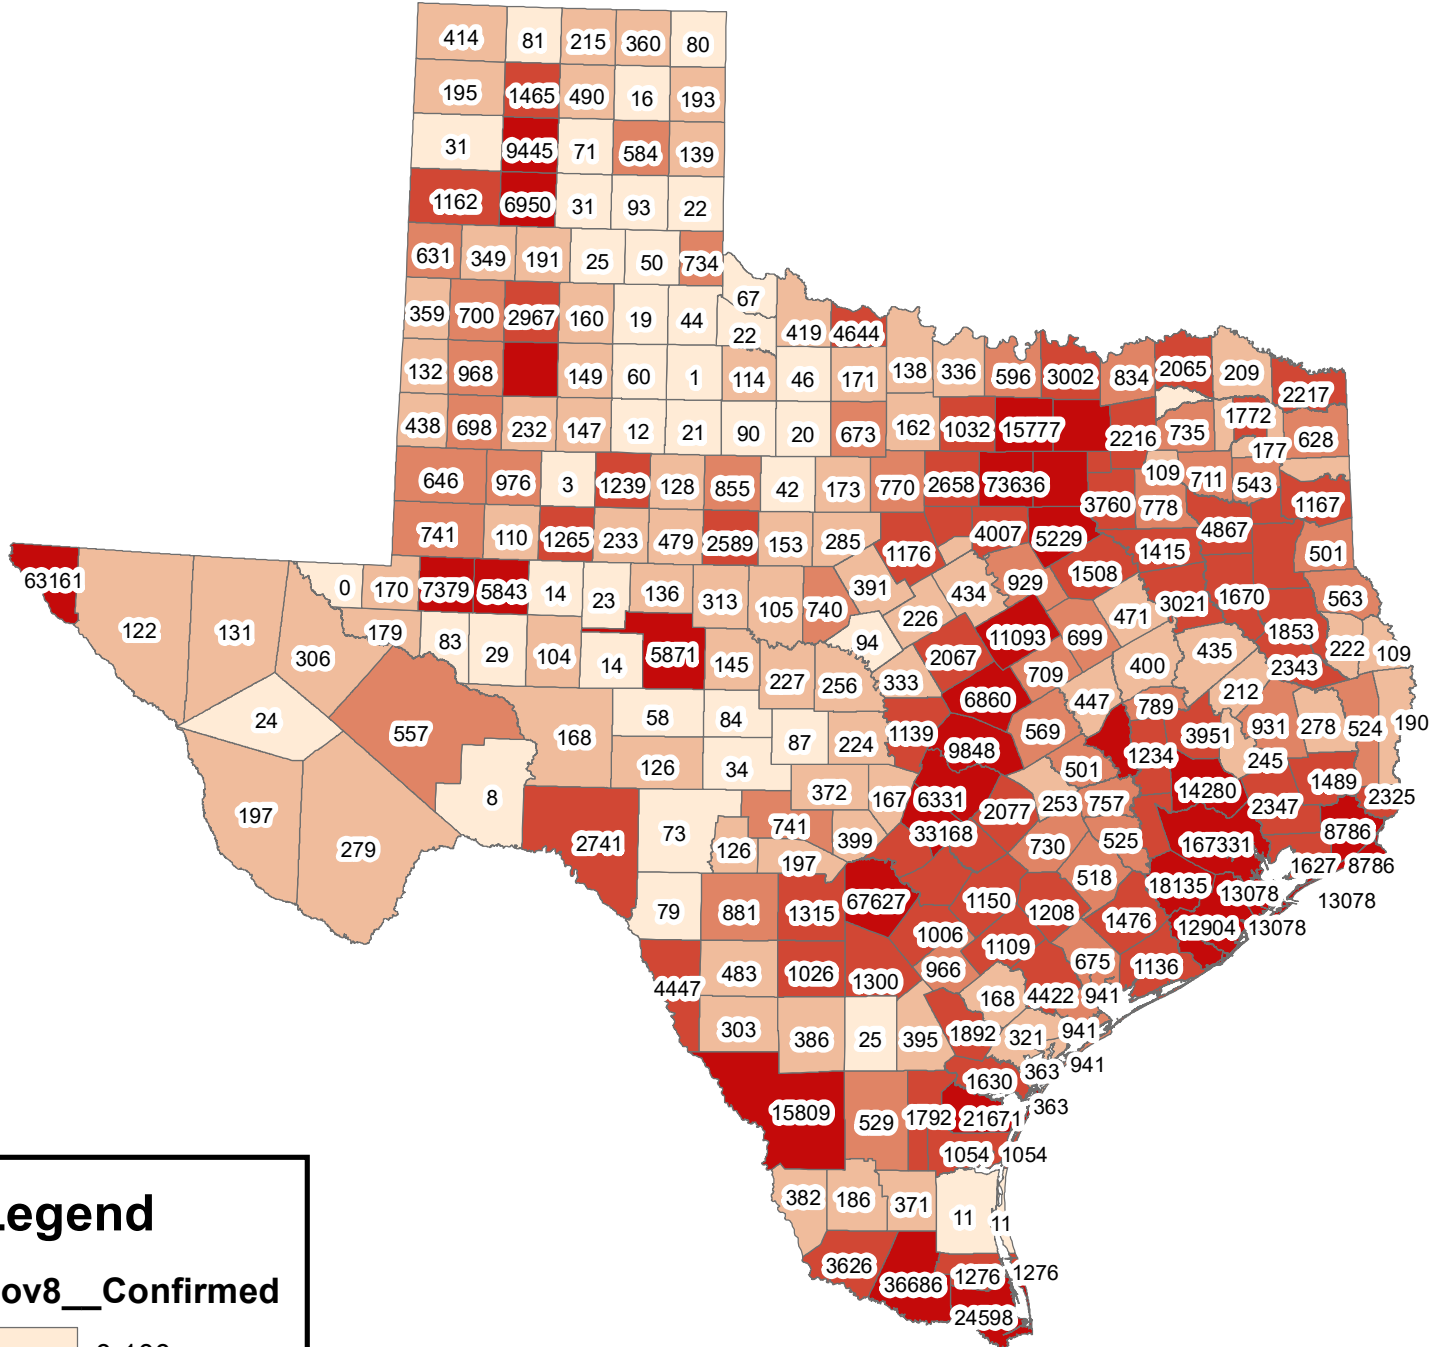

Texas Covid-19 Confirmed Cases November 8, 2020

Legend

Nov8__Confirmed

The City of Stephenville makes every effort to ensure this map is free of errors but does not warrant the map or its features. The City of Stephenville provides this map without any warranty of any kind whatsoever, either expressed or implied.

[https://github.com/CSSEGISandData/COVID-19/tree/master/csse covid 19 data/csse covid 19 daily reports](https://github.com/CSSEGISandData/COVID-19/tree/master/csse%20covid%2019%20data/csse%20covid%2019%20daily%20reports)