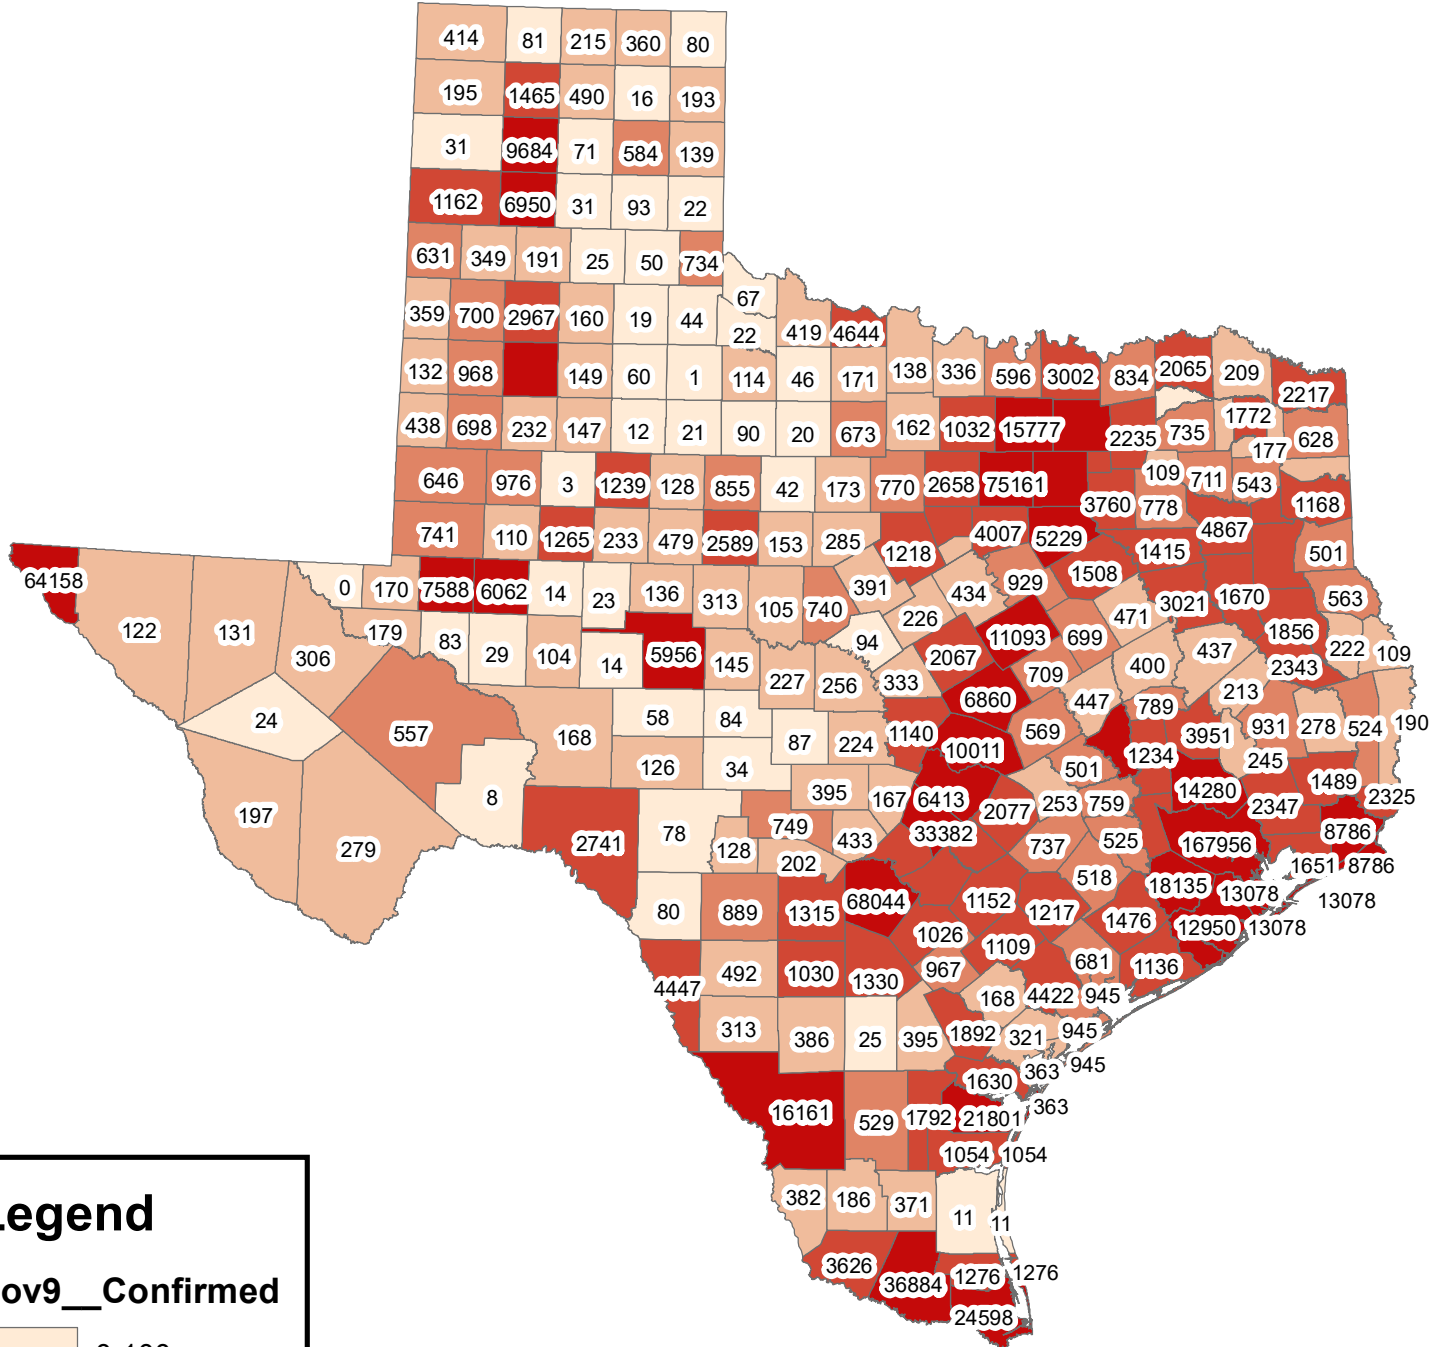

Texas Covid-19 Confirmed Cases November 9, 2020

Legend

Nov9__Confirmed

The City of Stephenville makes every effort to ensure this map is free of errors but does not warrant the map or its features. The City of Stephenville provides this map without any warranty of any kind whatsoever, either expressed or implied.

[https://github.com/CSSEGISandData/COVID-19/tree/master/csse covid 19 data/csse covid 19 daily reports](https://github.com/CSSEGISandData/COVID-19/tree/master/csse%20covid%2019%20data/csse%20covid%2019%20daily%20reports)