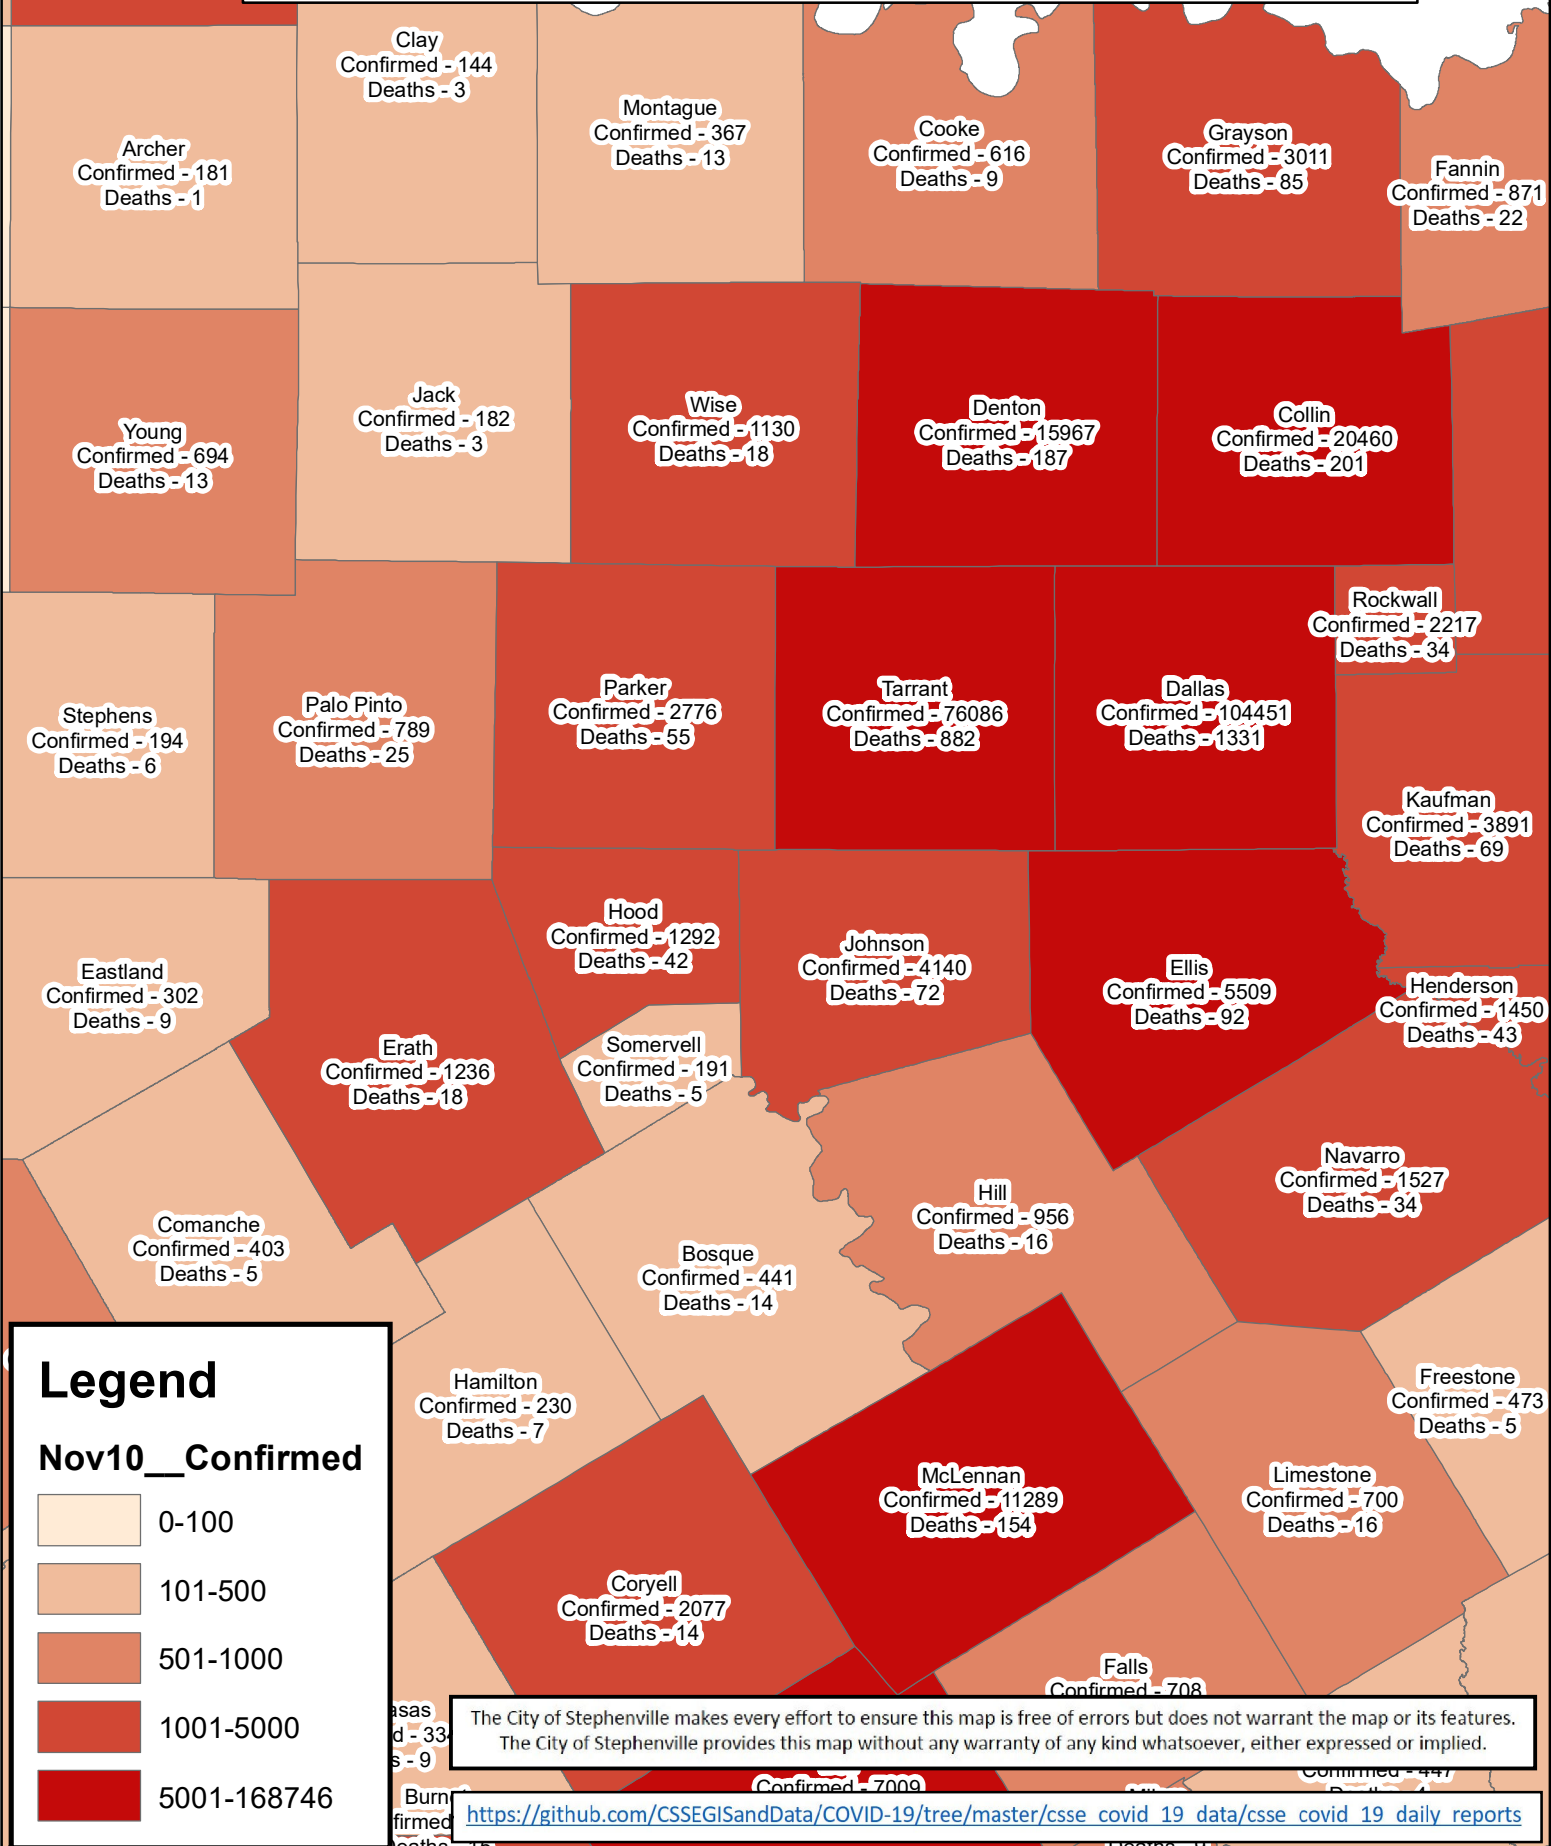

Erath County Area Covid-19 Confirmed Cases November 10, 2020

Legend

Nov10__Confirmed

- 0-100
- 101-500
- 501-1000
- 1001-5000
- 5001-168746

The City of Stephenville makes every effort to ensure this map is free of errors but does not warrant the map or its features. The City of Stephenville provides this map without any warranty of any kind whatsoever, either expressed or implied.

https://github.com/CSSEGISandData/COVID-19/tree/master/csse_covid_19_data/csse_covid_19_daily_reports