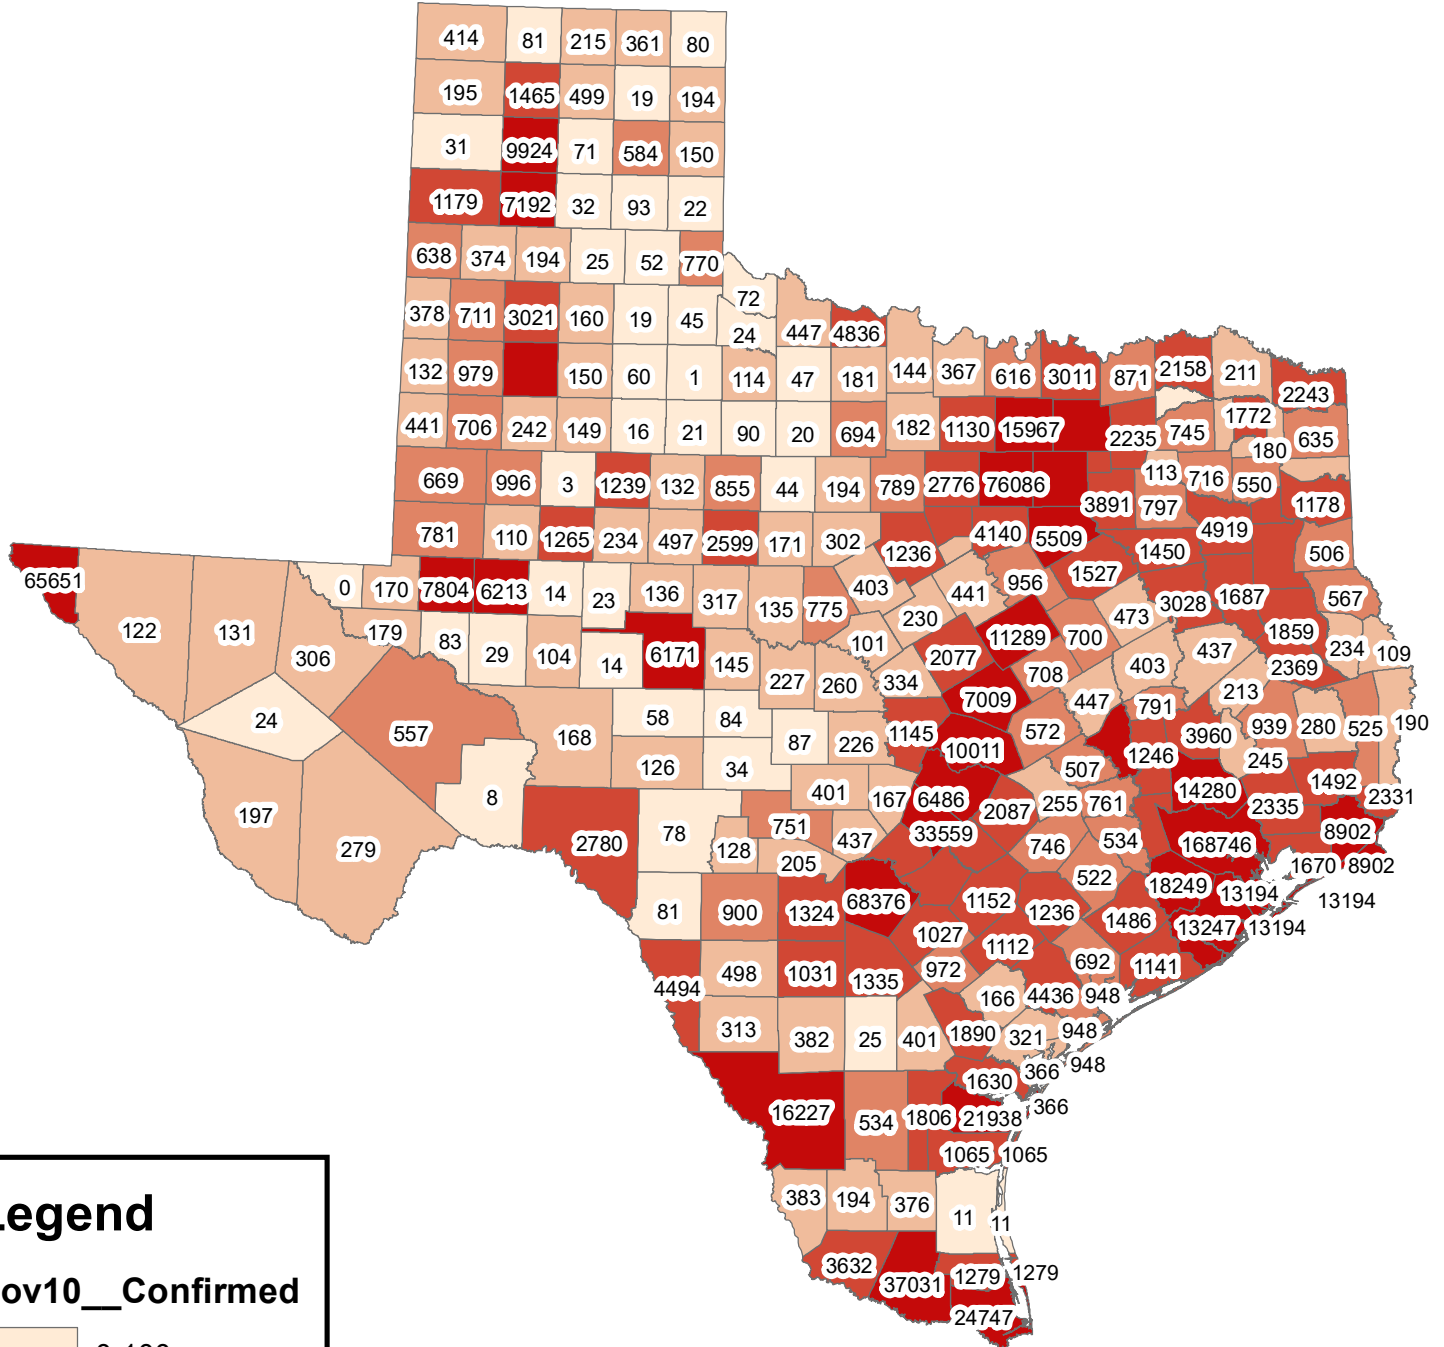

# Texas Covid-19 Confirmed Cases November 10, 2020

## Legend