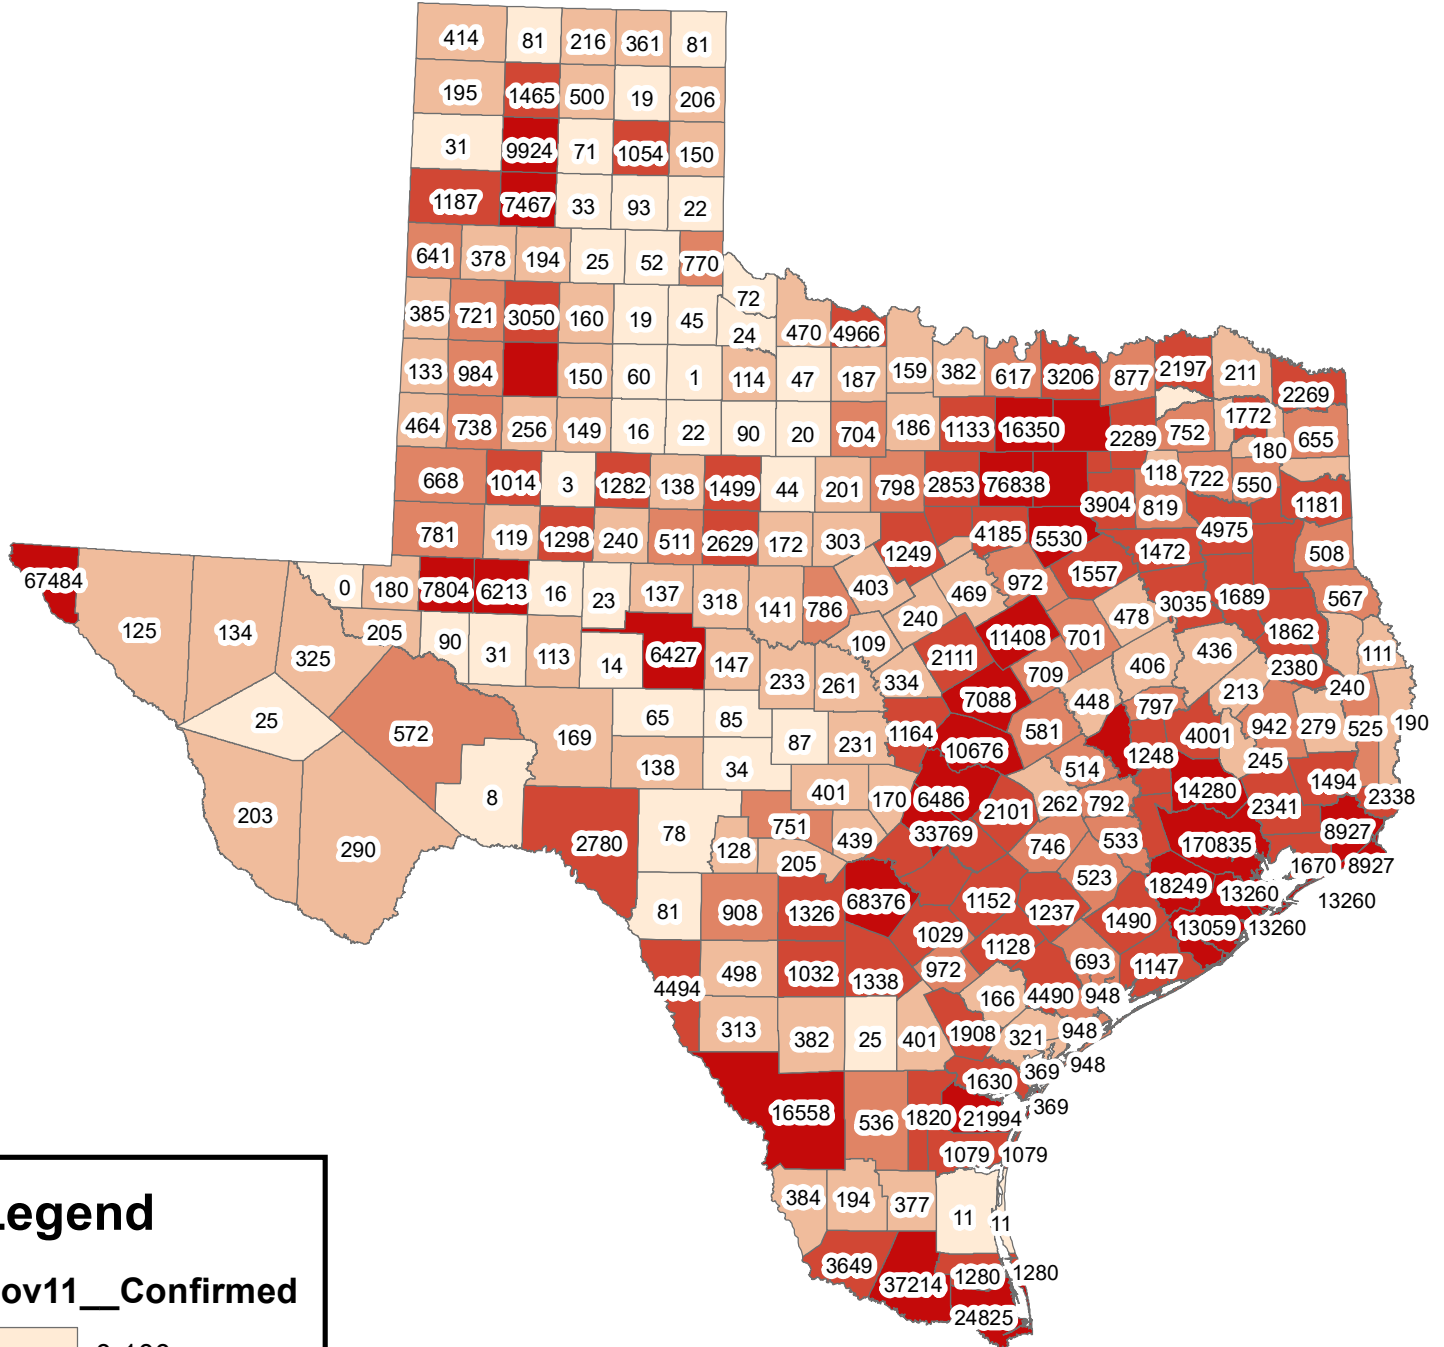

Texas Covid-19 Confirmed Cases November 11, 2020

Legend

Nov11__Confirmed

The City of Stephenville makes every effort to ensure this map is free of errors but does not warrant the map or its features. The City of Stephenville provides this map without any warranty of any kind whatsoever, either expressed or implied.

[https://github.com/CSSEGISandData/COVID-19/tree/master/csse covid 19 data/csse covid 19 daily reports](https://github.com/CSSEGISandData/COVID-19/tree/master/csse%20covid%2019%20data/csse%20covid%2019%20daily%20reports)