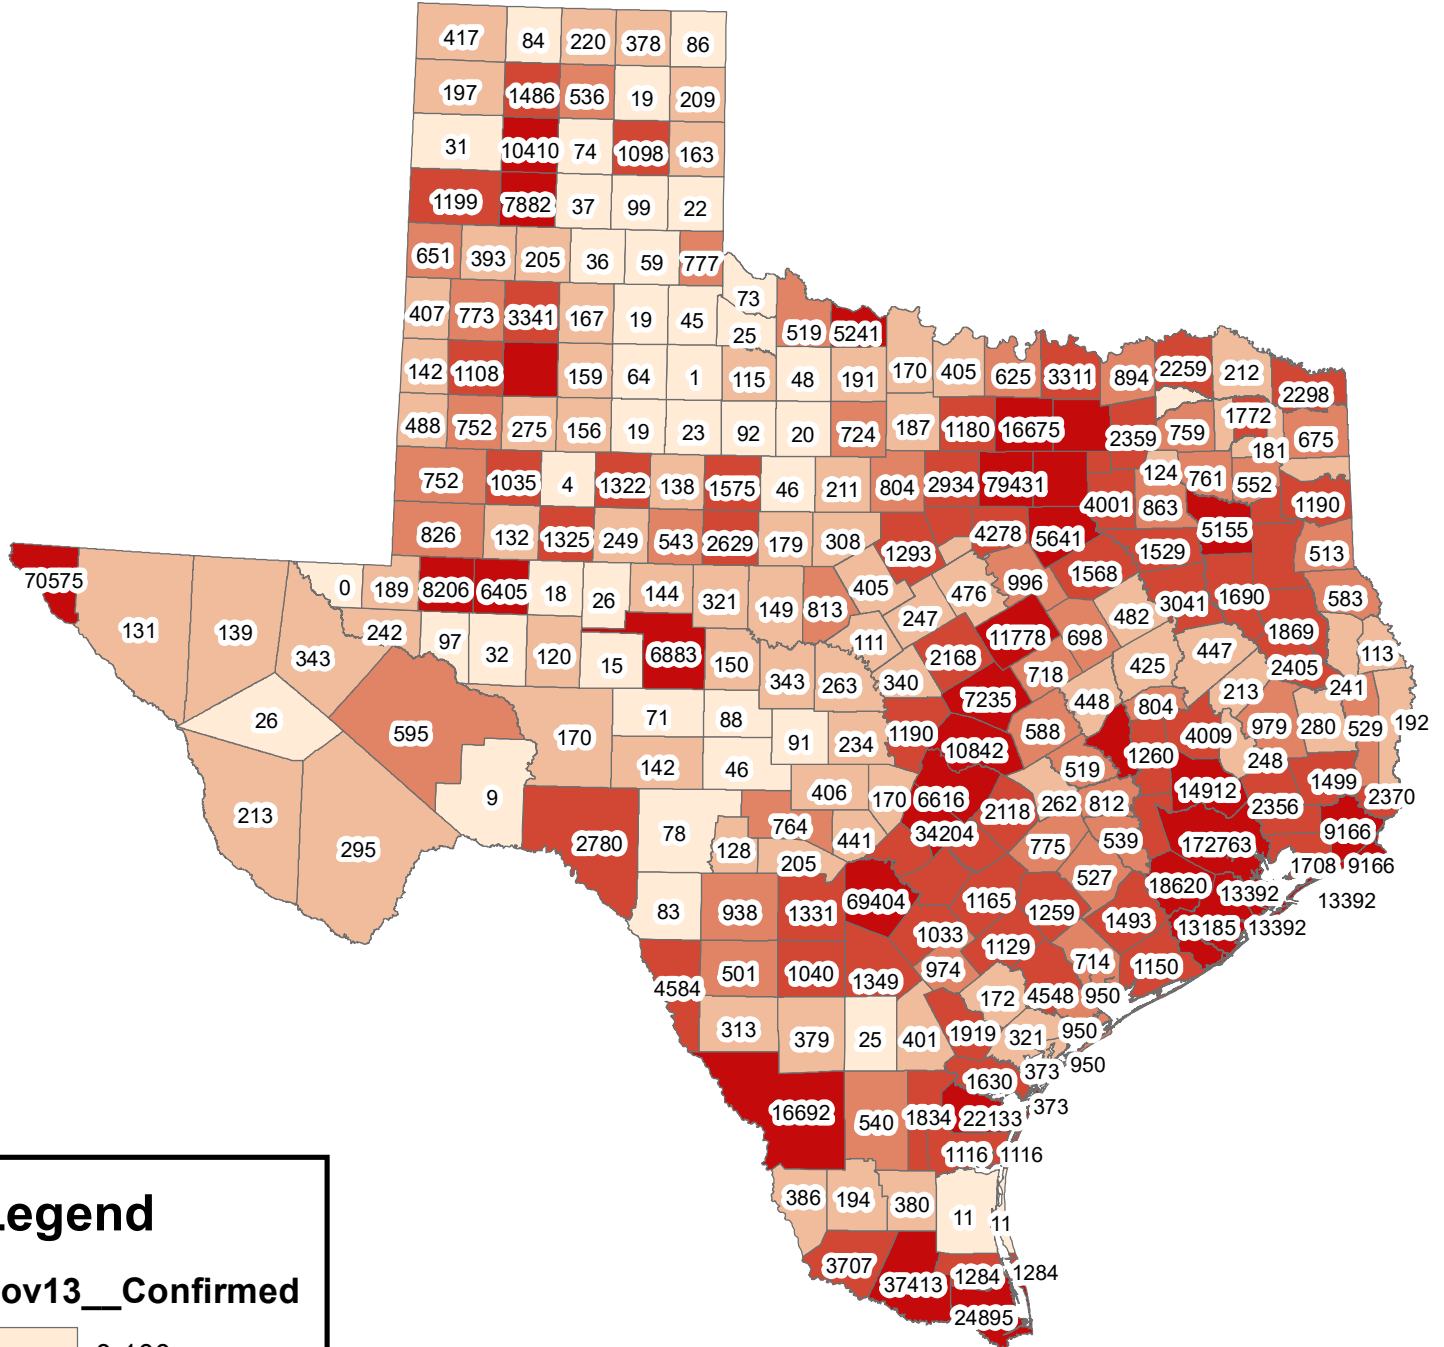

Texas Covid-19 Confirmed Cases November 13, 2020

Legend

Nov13__Confirmed

The City of Stephenville makes every effort to ensure this map is free of errors but does not warrant the map or its features. The City of Stephenville provides this map without any warranty of any kind whatsoever, either expressed or implied.

[https://github.com/CSSEGISandData/COVID-19/tree/master/csse covid 19 data/csse covid 19 daily reports](https://github.com/CSSEGISandData/COVID-19/tree/master/csse%20covid%2019%20data/csse%20covid%2019%20daily%20reports)