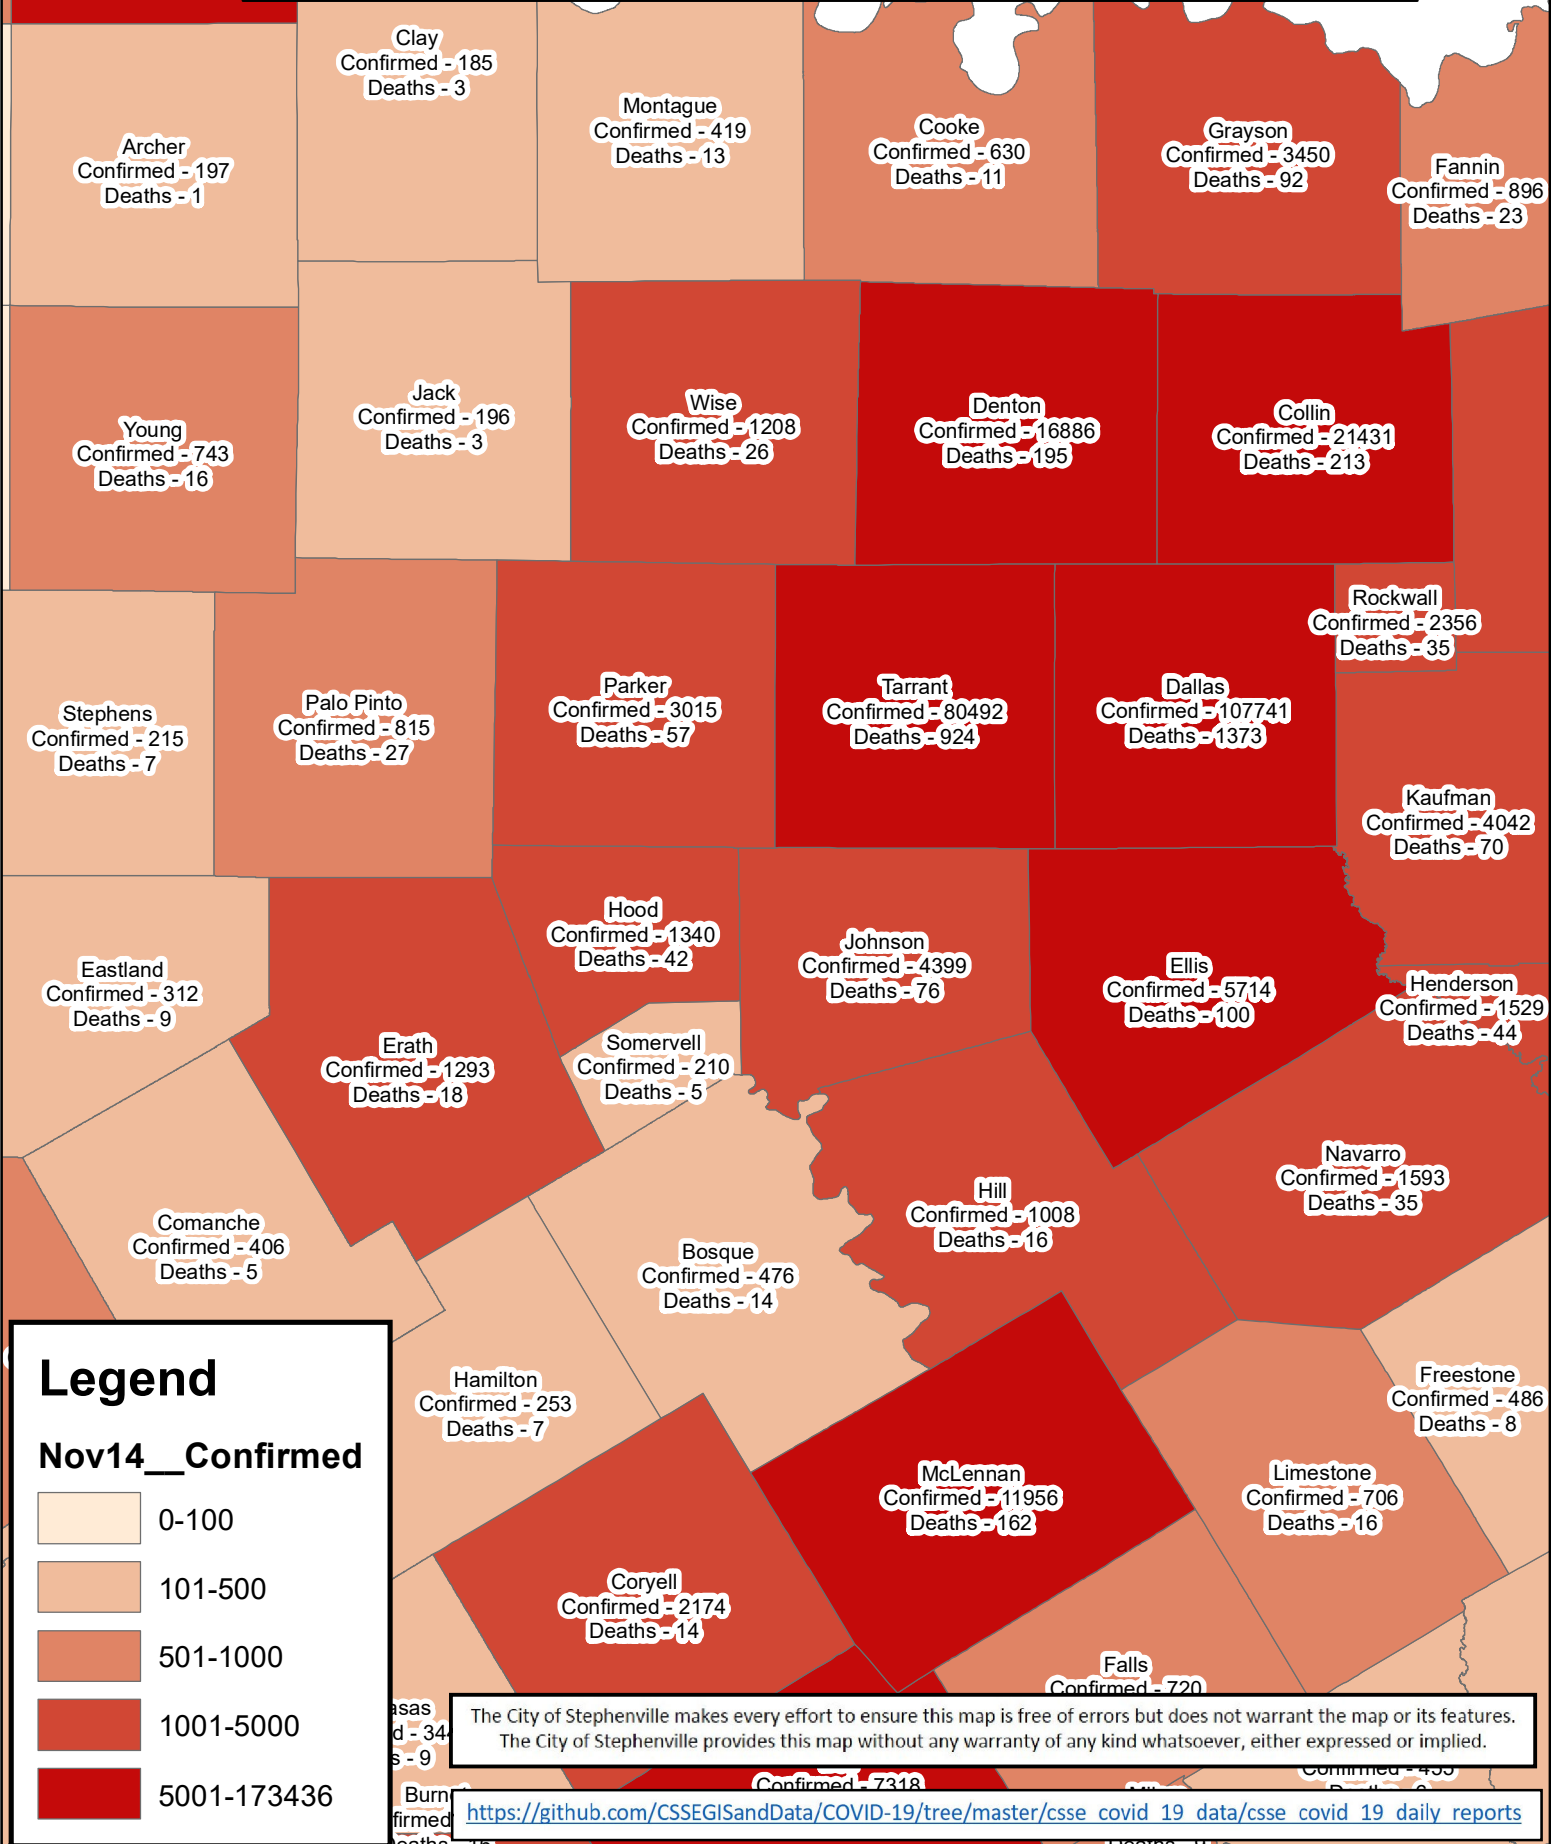

Erath County Area Covid-19 Confirmed Cases November 14, 2020

Legend

Nov14__Confirmed

- 0-100
- 101-500
- 501-1000
- 1001-5000
- 5001-173436

The City of Stephenville makes every effort to ensure this map is free of errors but does not warrant the map or its features. The City of Stephenville provides this map without any warranty of any kind whatsoever, either expressed or implied.

https://github.com/CSSEGISandData/COVID-19/tree/master/csse_covid_19_data/csse_covid_19_daily_reports