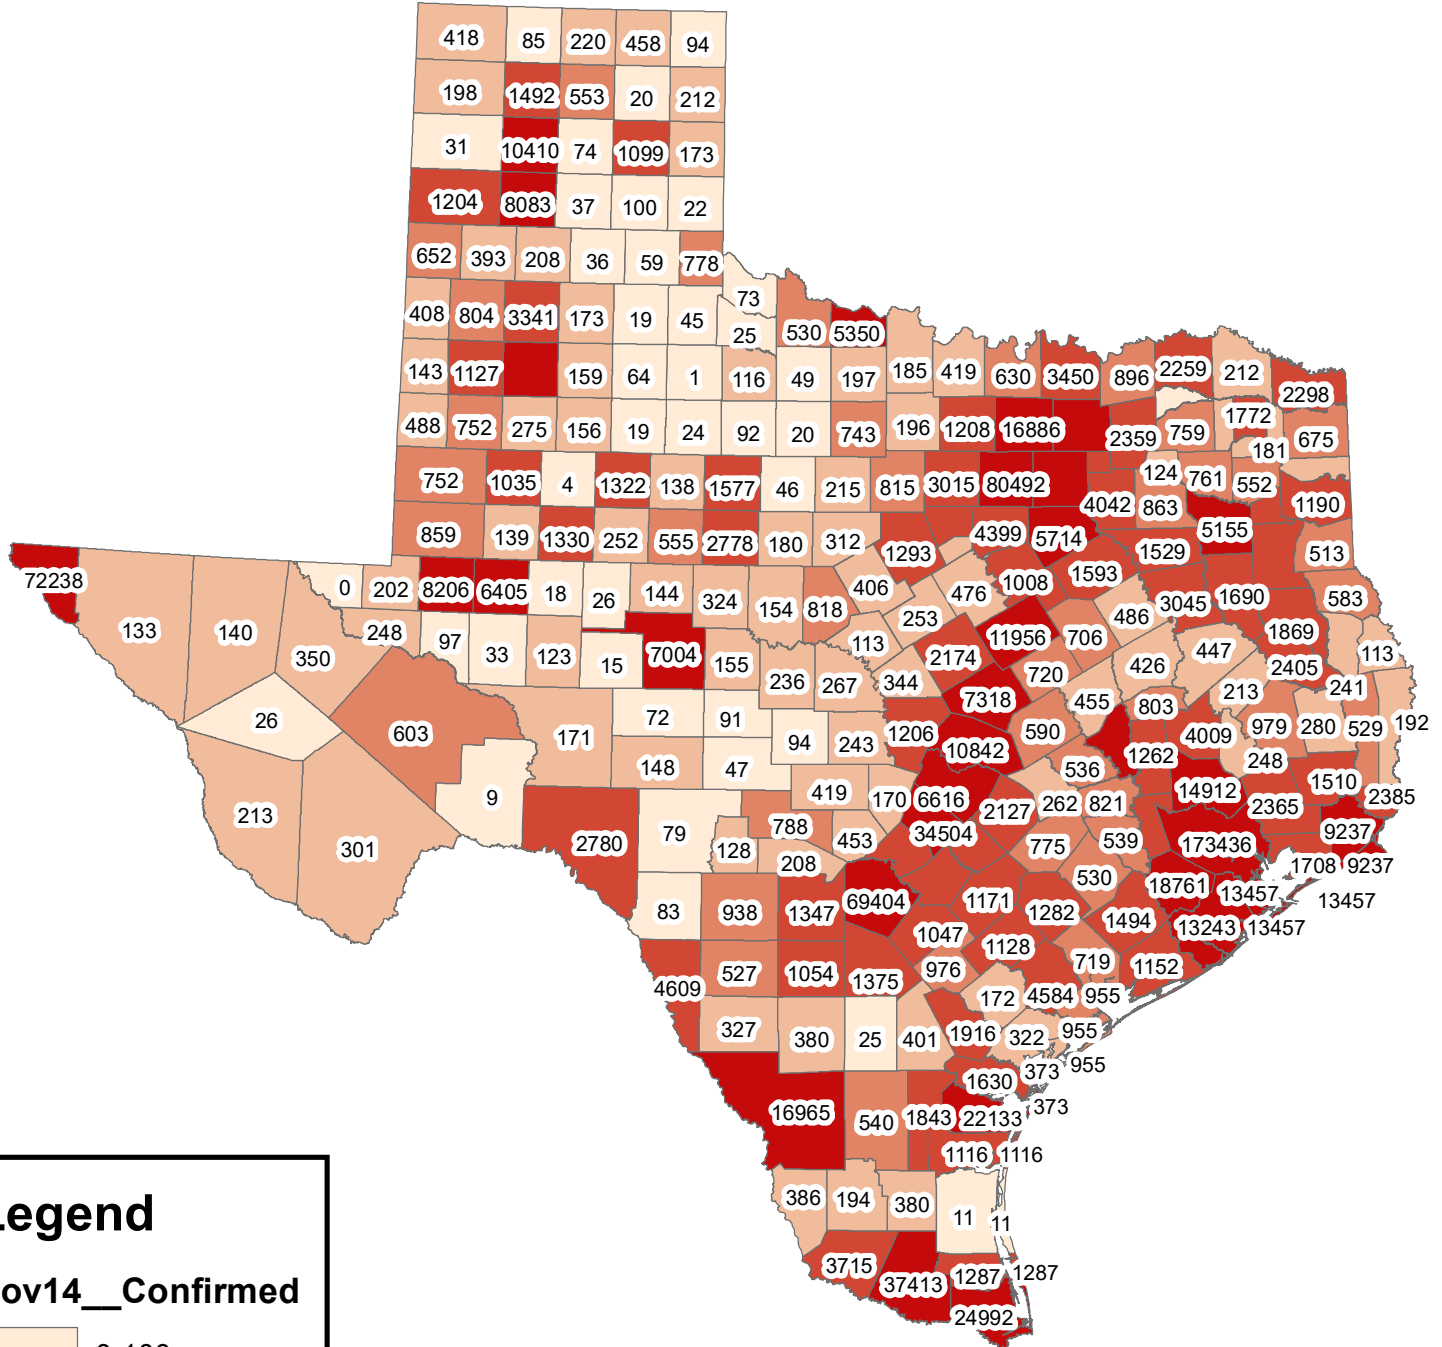

# Texas Covid-19 Confirmed Cases November 14, 2020

## Legend