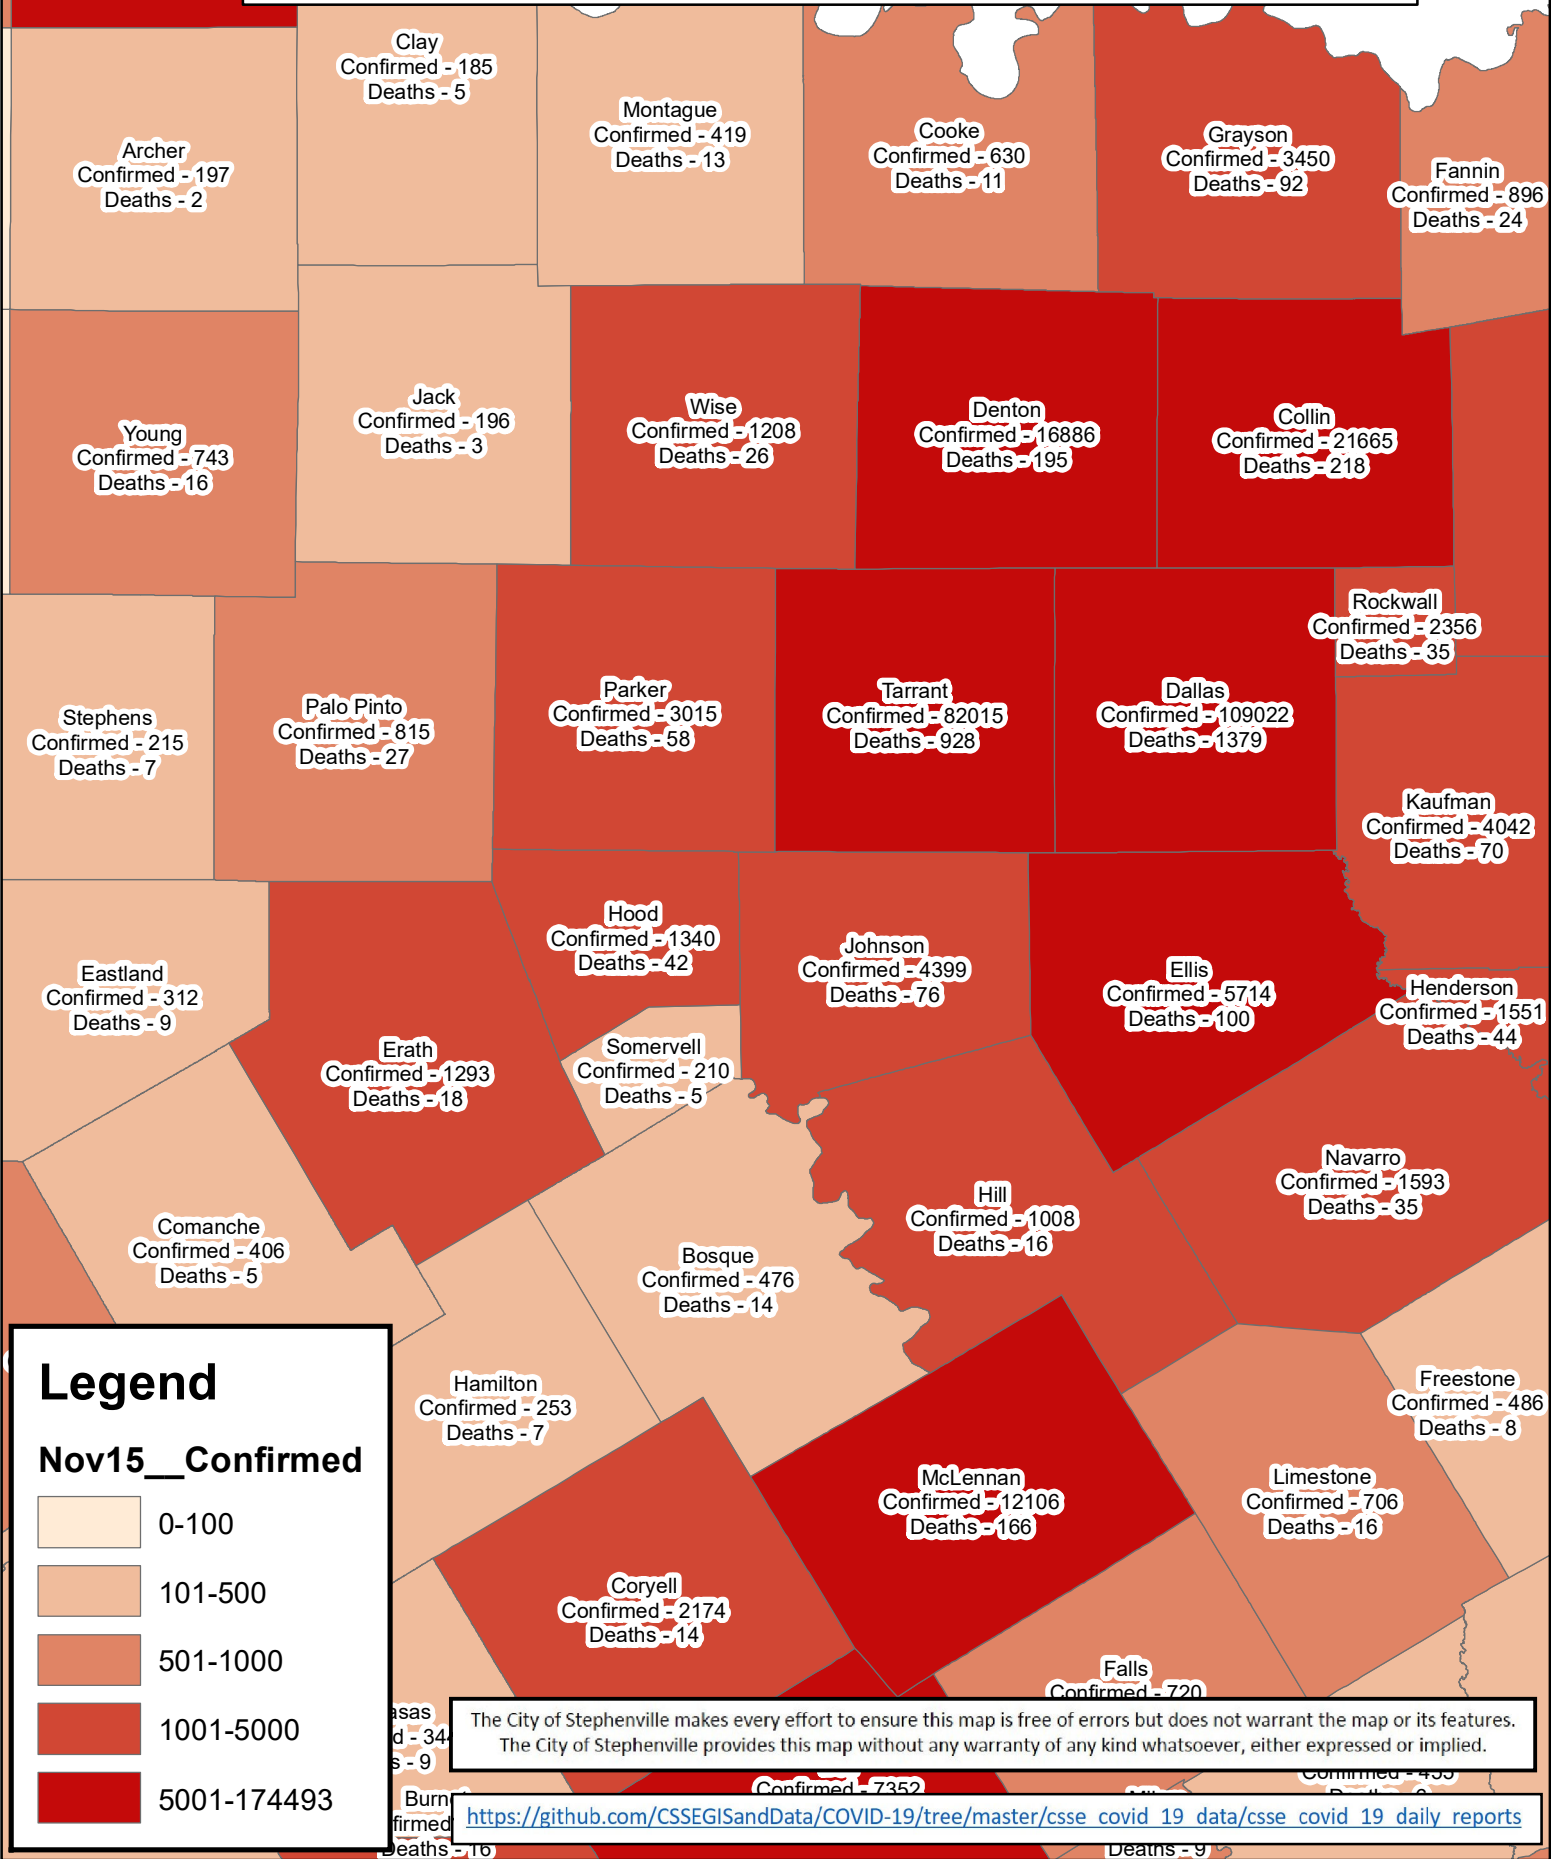

Erath County Area Covid-19 Confirmed Cases November 15, 2020

Legend

Nov15__Confirmed

- 0-100
- 101-500
- 501-1000
- 1001-5000
- 5001-174493

The City of Stephenville makes every effort to ensure this map is free of errors but does not warrant the map or its features. The City of Stephenville provides this map without any warranty of any kind whatsoever, either expressed or implied.

https://github.com/CSSEGISandData/COVID-19/tree/master/csse_covid_19_data/csse_covid_19_daily_reports