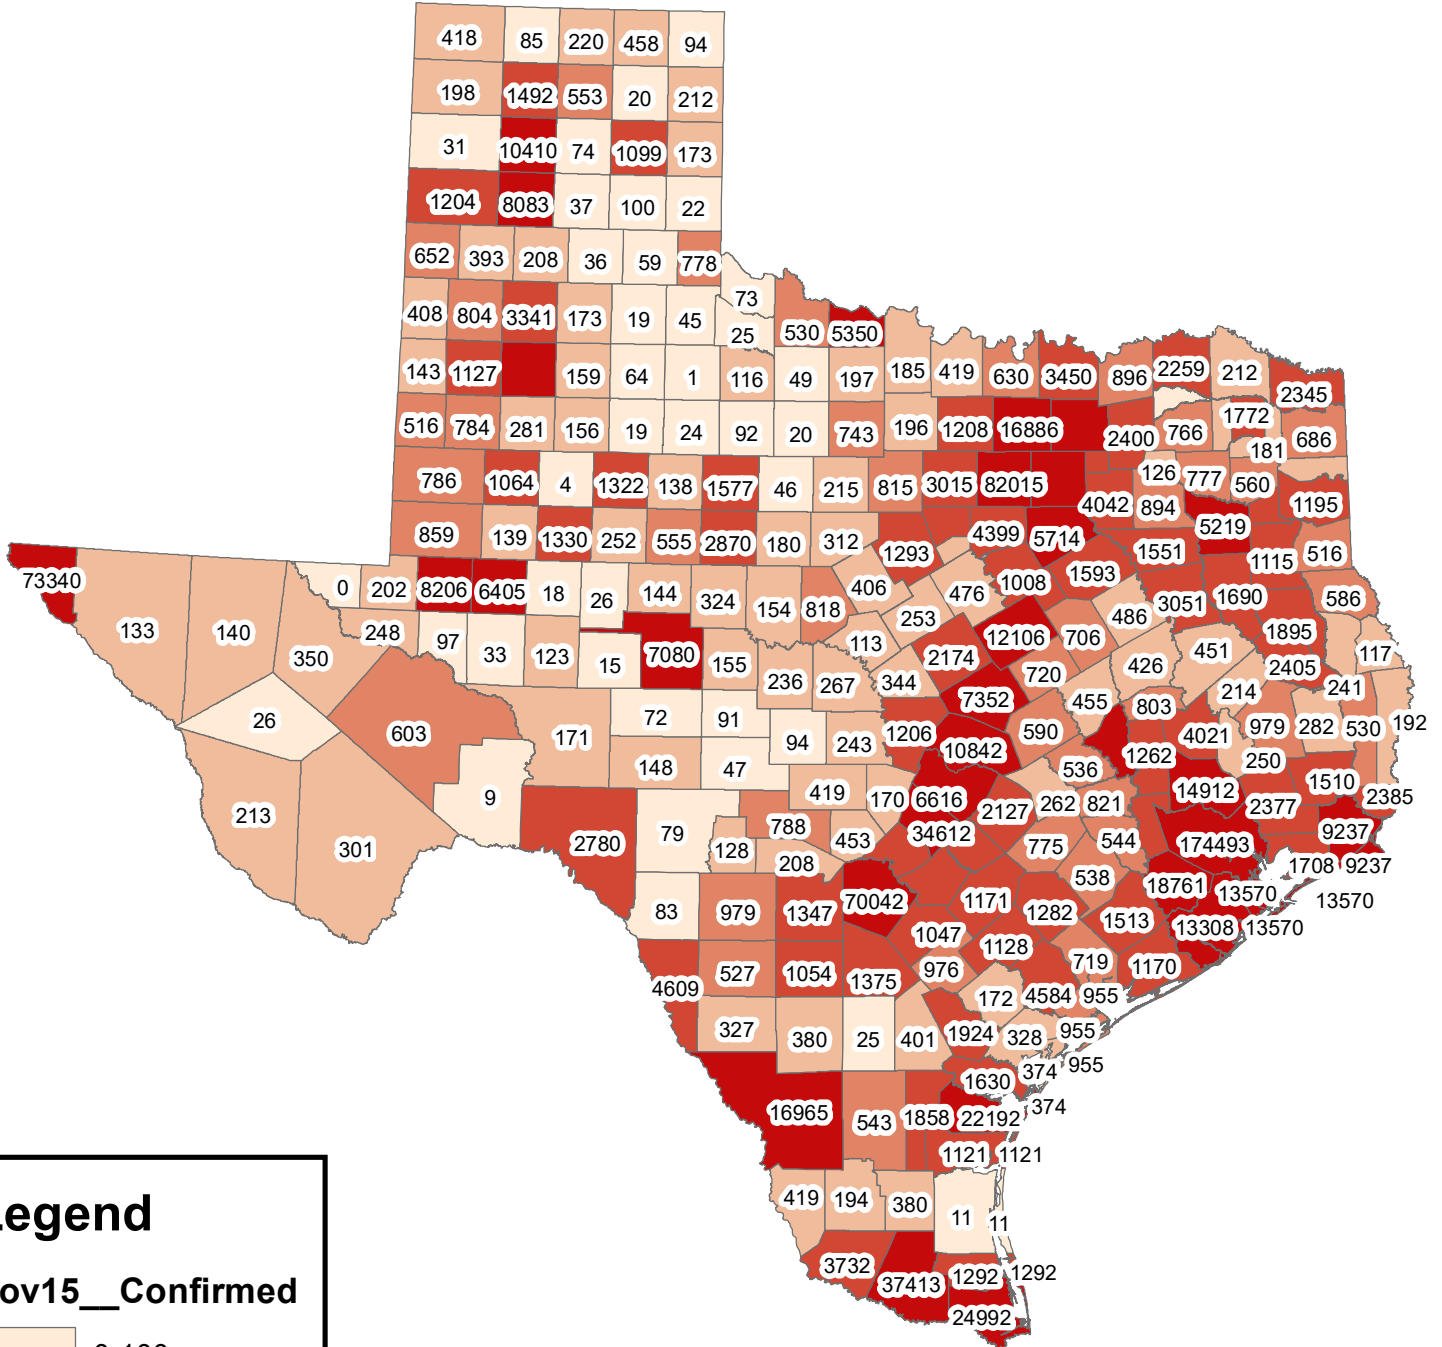

Texas Covid-19 Confirmed Cases November 15, 2020

Legend

Nov15__Confirmed

- 0-100
- 101-500
- 501-1000
- 1001-5000
- 5001-174493

The City of Stephenville makes every effort to ensure this map is free of errors but does not warrant the map or its features. The City of Stephenville provides this map without any warranty of any kind whatsoever, either expressed or implied.

[https://github.com/CSSEGISandData/COVID-19/tree/master/csse covid 19 data/csse covid 19 daily reports](https://github.com/CSSEGISandData/COVID-19/tree/master/csse%20covid%2019%20data/csse%20covid%2019%20daily%20reports)