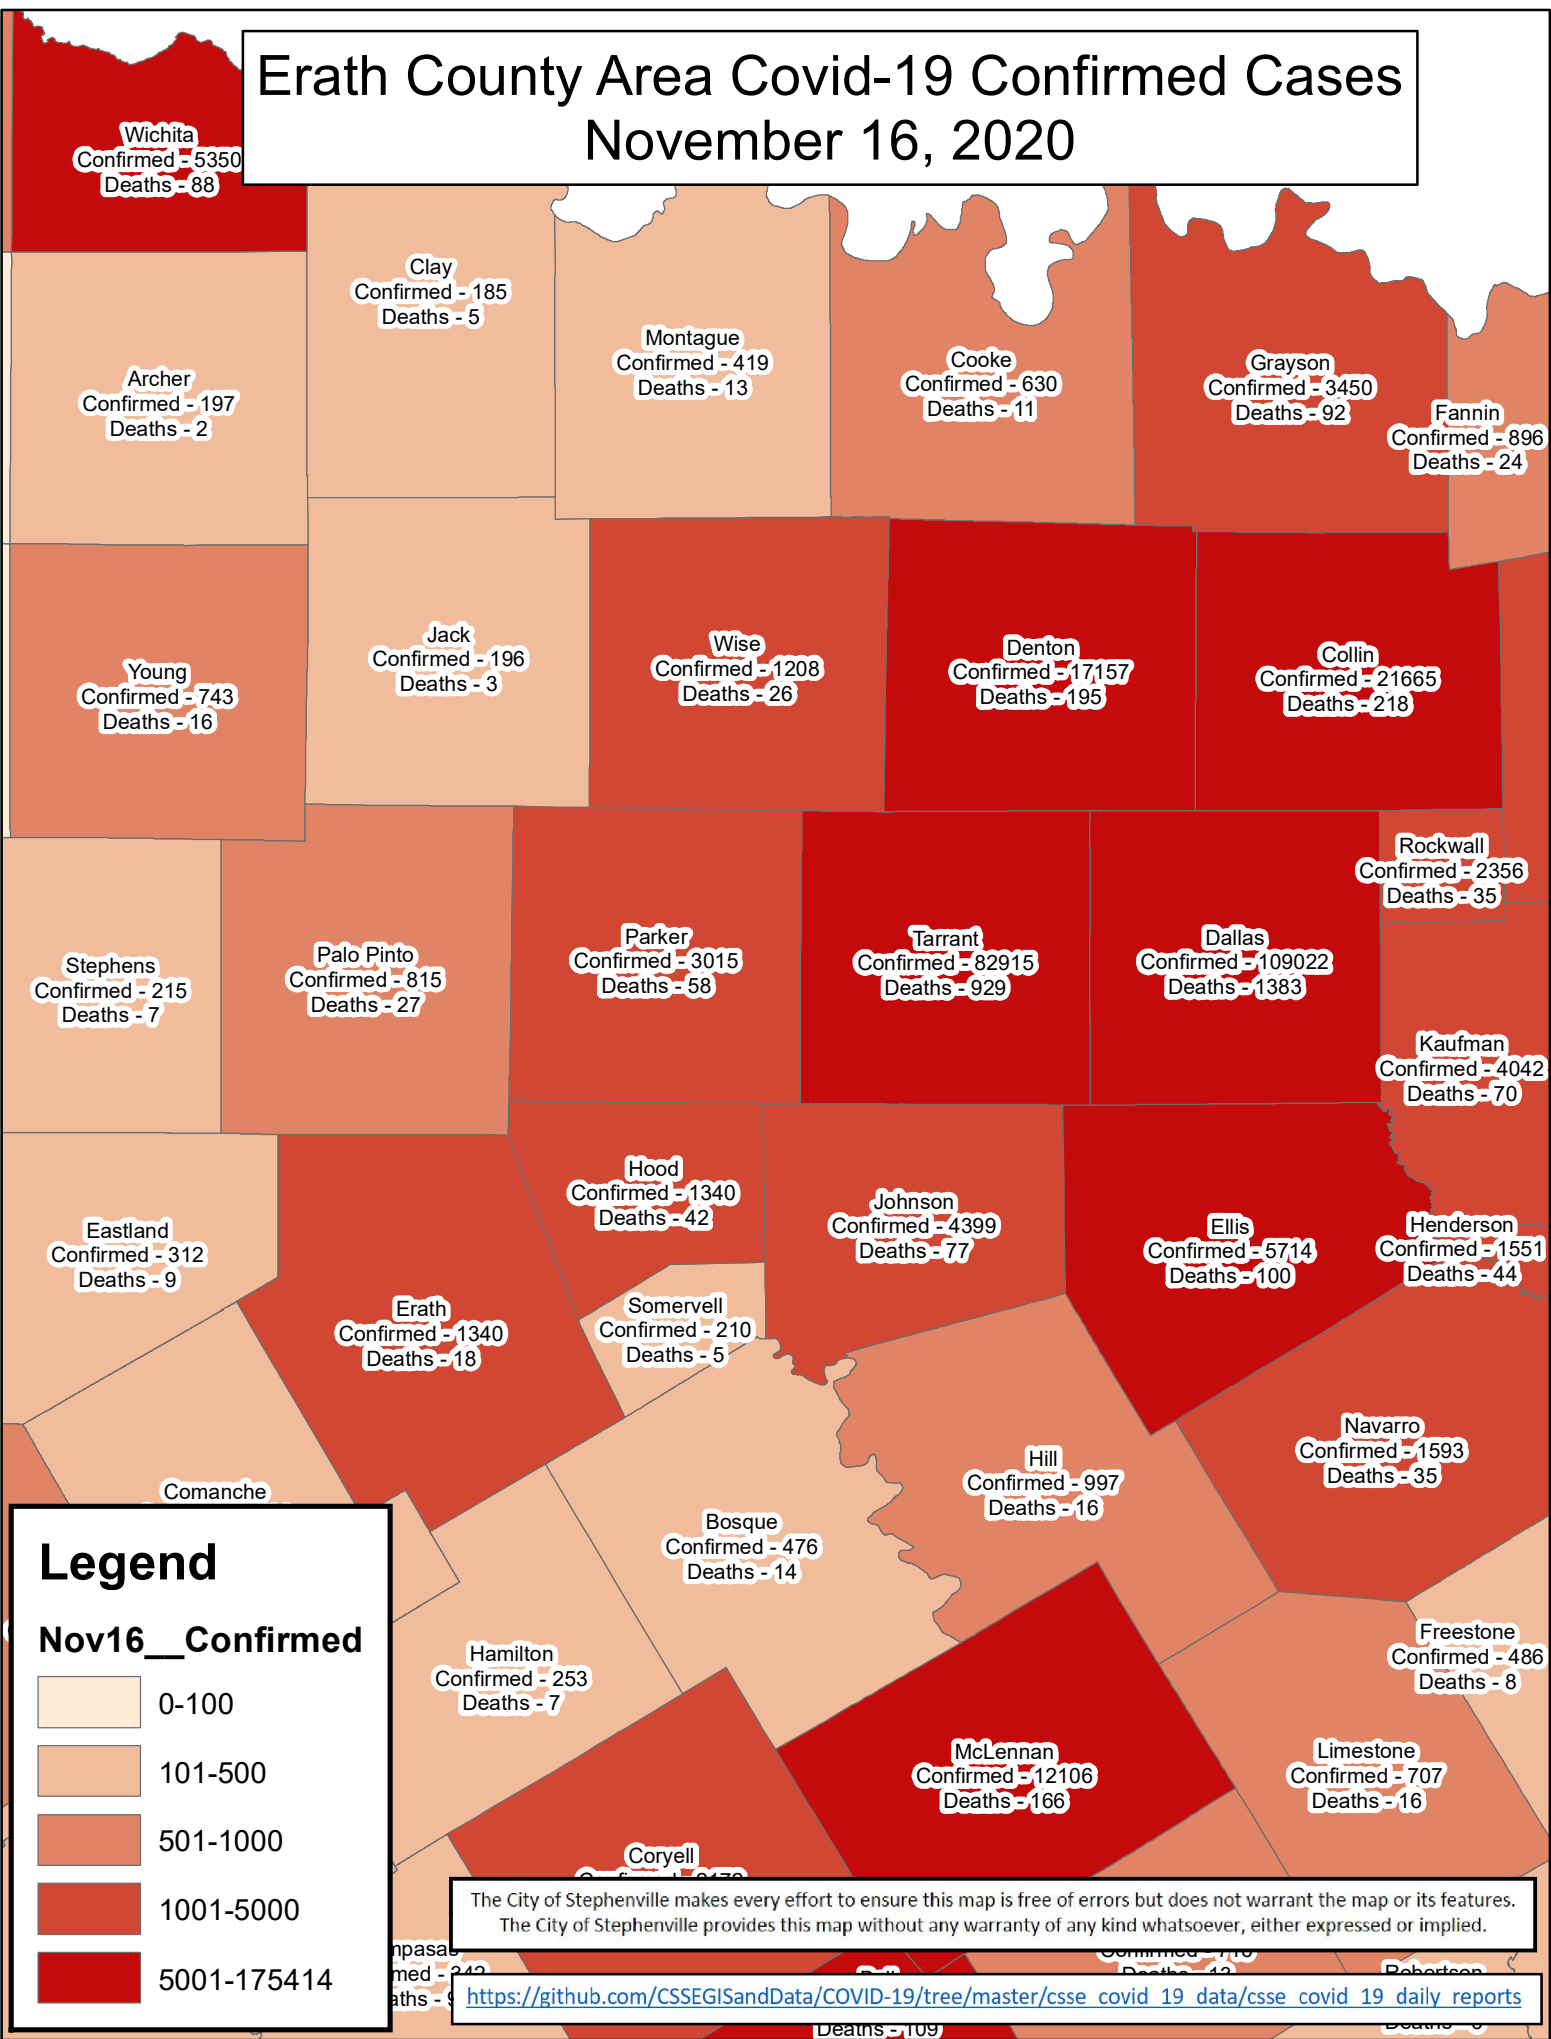

Erath County Area Covid-19 Confirmed Cases November 16, 2020

Legend

Nov16__Confirmed

- 0-100
- 101-500
- 501-1000
- 1001-5000
- 5001-175414

The City of Stephenville makes every effort to ensure this map is free of errors but does not warrant the map or its features. The City of Stephenville provides this map without any warranty of any kind whatsoever, either expressed or implied.

https://github.com/CSSEGISandData/COVID-19/tree/master/csse_covid_19_data/csse_covid_19_daily_reports