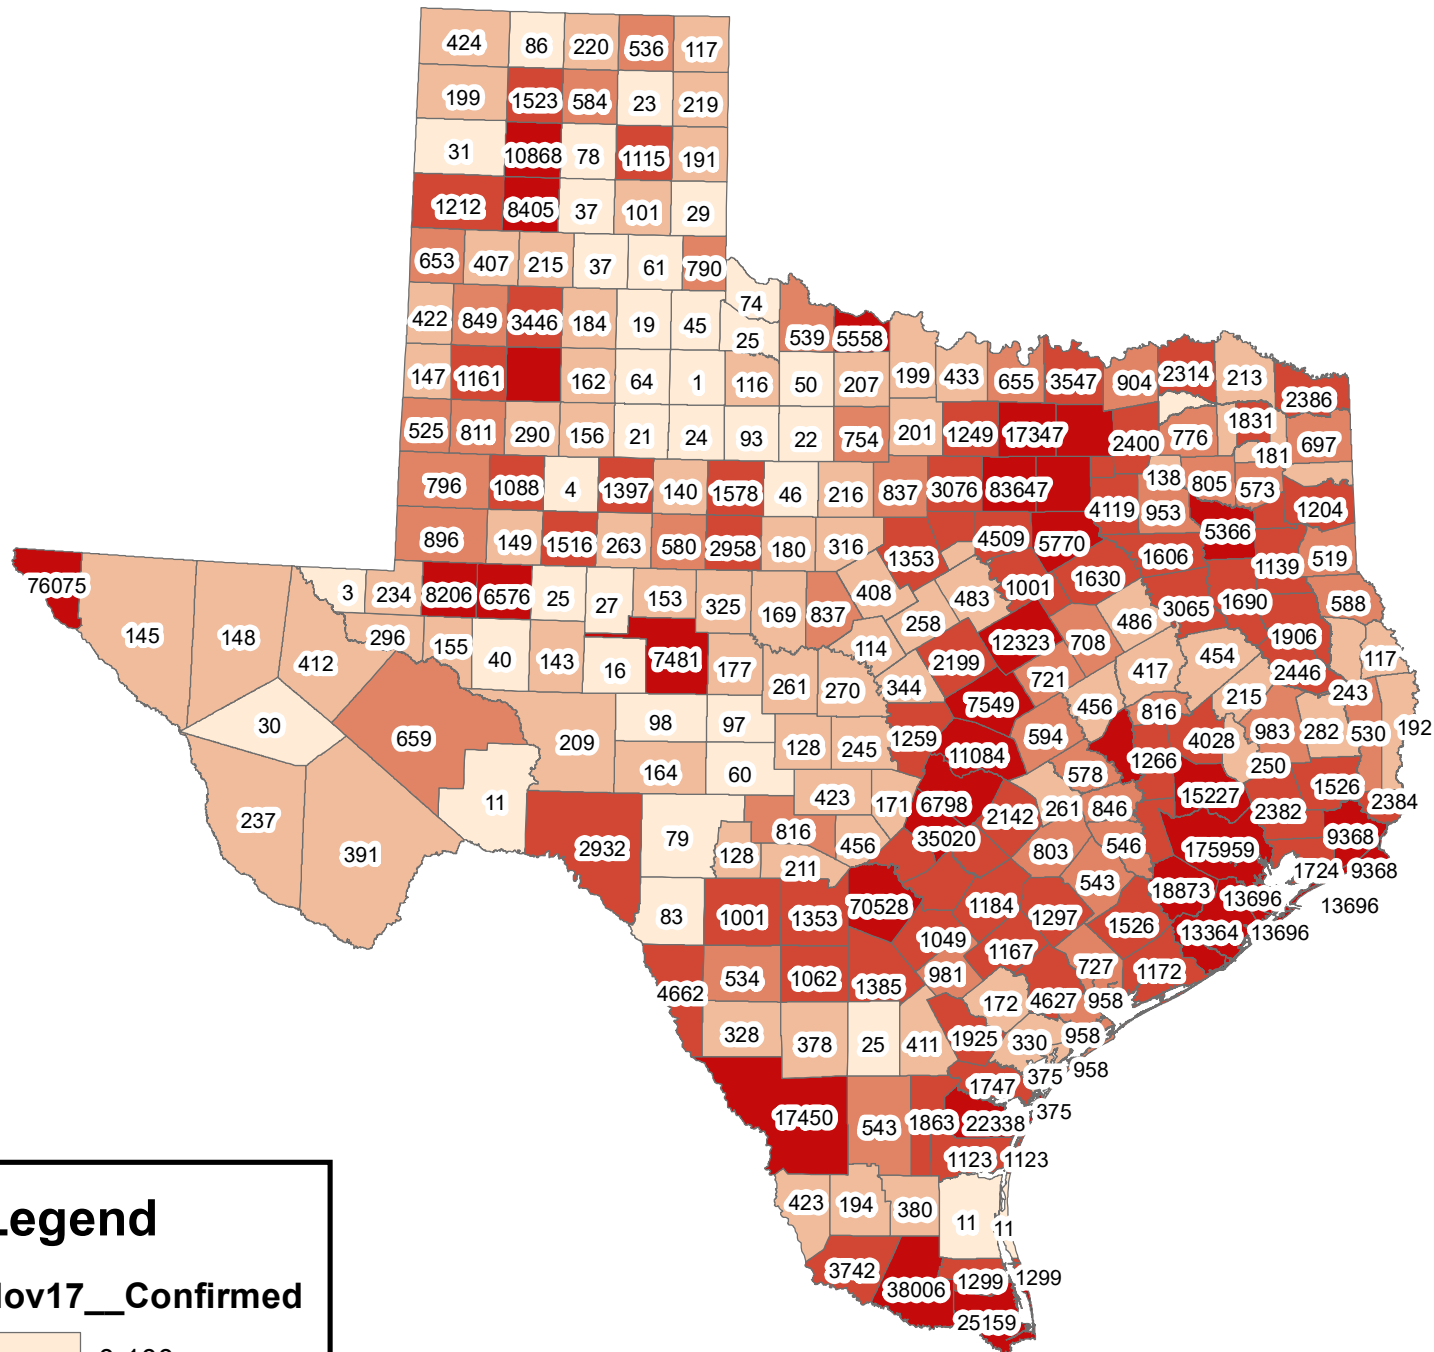

Texas Covid-19 Confirmed Cases November 17, 2020

Legend

Nov17__Confirmed

The City of Stephenville makes every effort to ensure this map is free of errors but does not warrant the map or its features. The City of Stephenville provides this map without any warranty of any kind whatsoever, either expressed or implied.

[https://github.com/CSSEGISandData/COVID-19/tree/master/csse covid 19 data/csse covid 19 daily reports](https://github.com/CSSEGISandData/COVID-19/tree/master/csse%20covid%2019%20data/csse%20covid%2019%20daily%20reports)