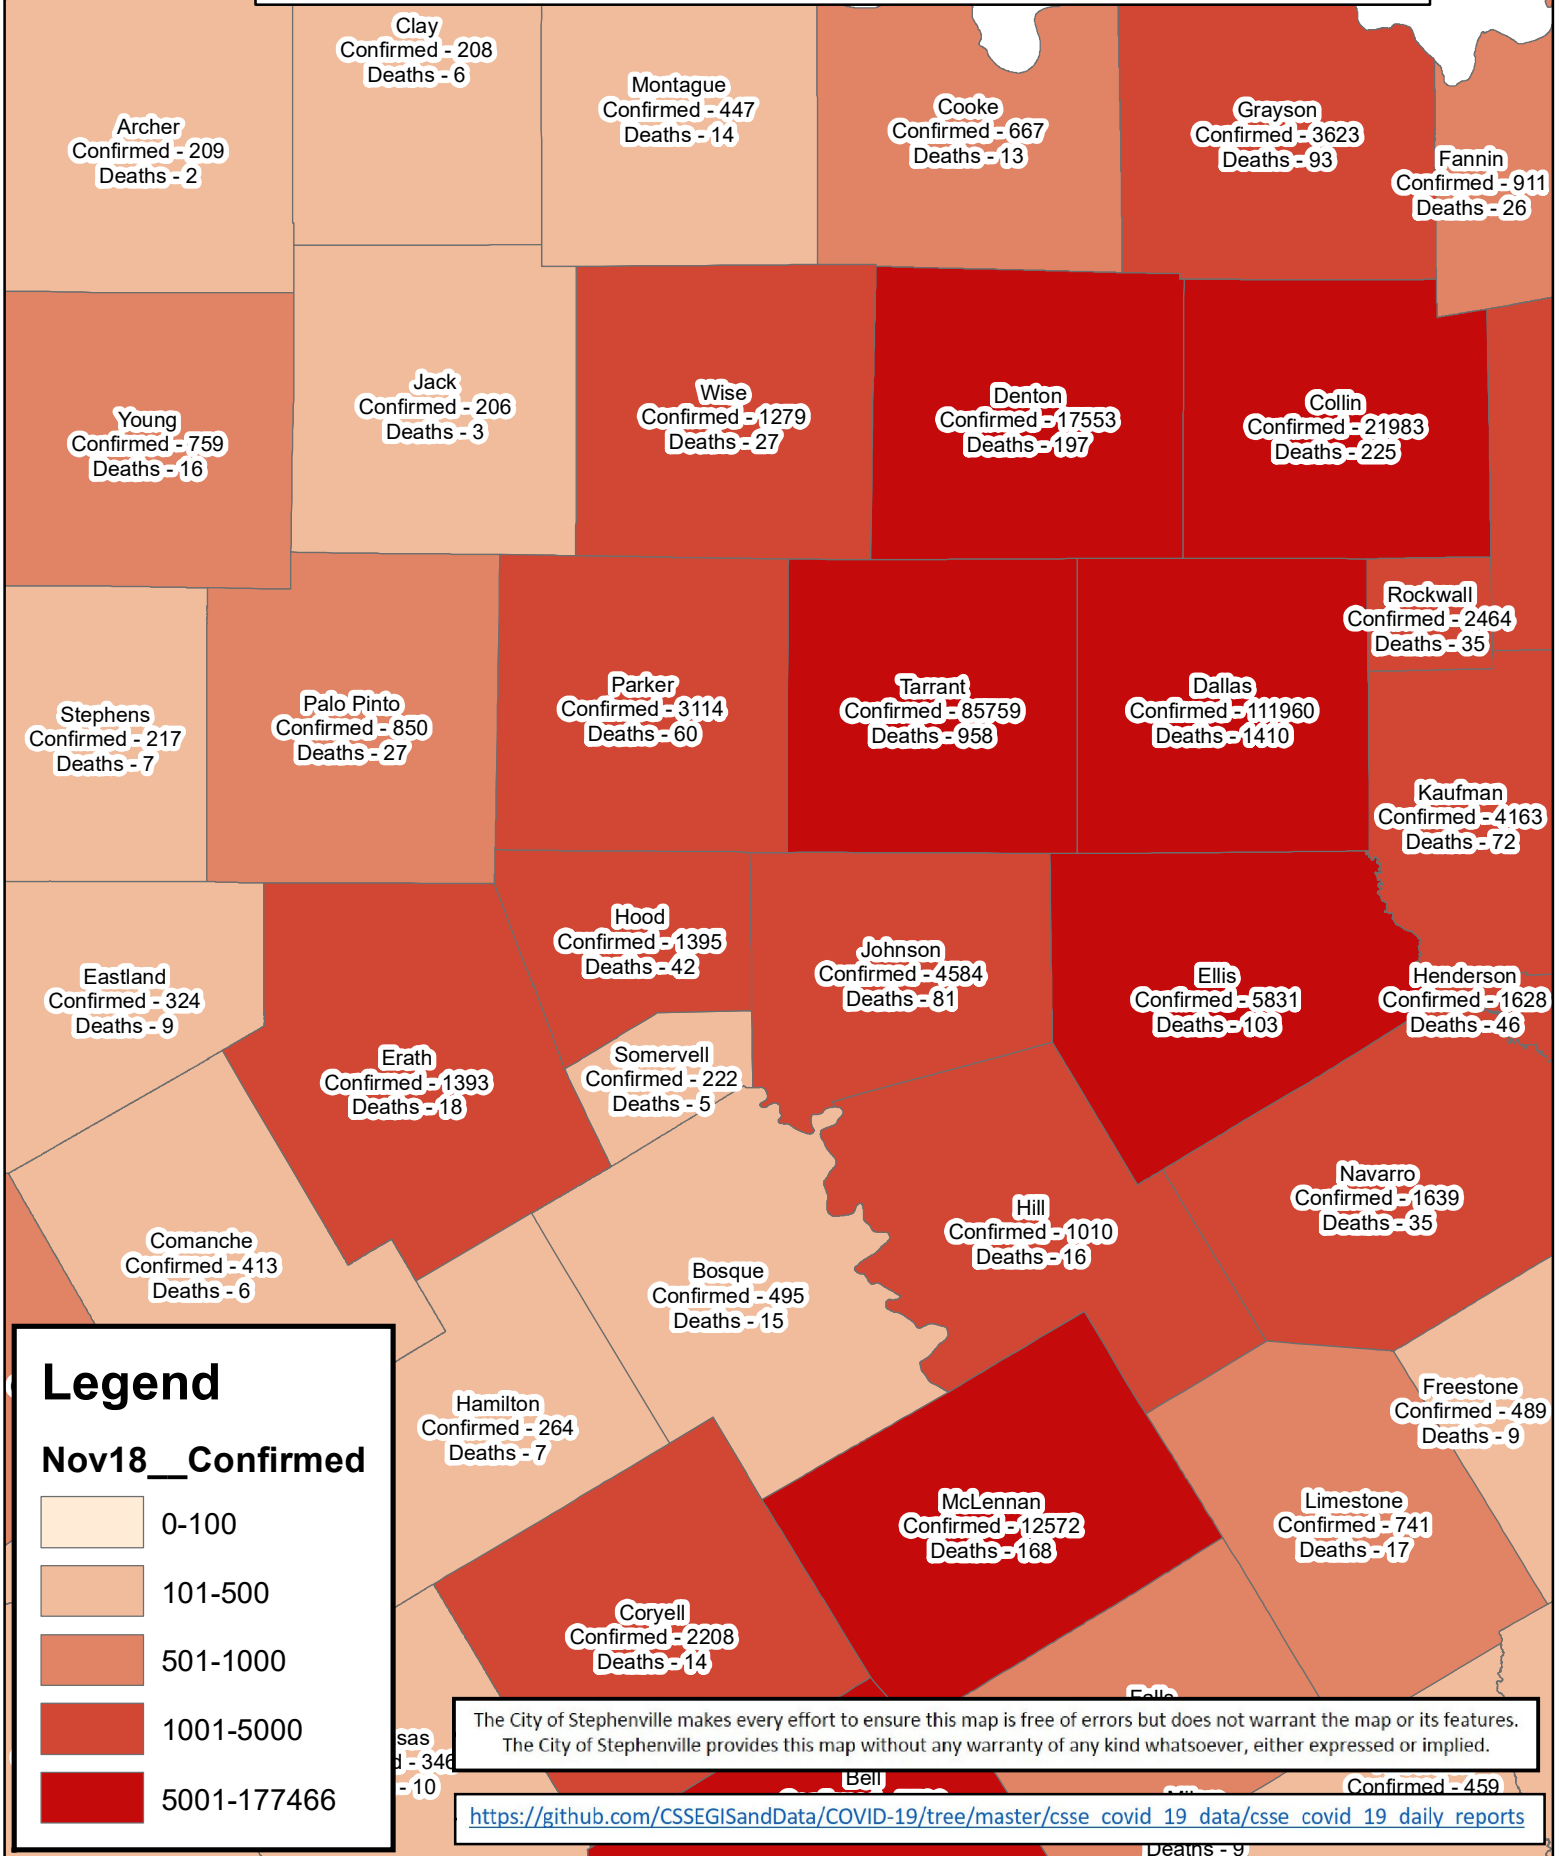

Erath County Area Covid-19 Confirmed Cases November 18, 2020

Legend

Nov18__Confirmed

The City of Stephenville makes every effort to ensure this map is free of errors but does not warrant the map or its features. The City of Stephenville provides this map without any warranty of any kind whatsoever, either expressed or implied.

https://github.com/CSSEGISandData/COVID-19/tree/master/csse_covid_19_data/csse_covid_19_daily_reports