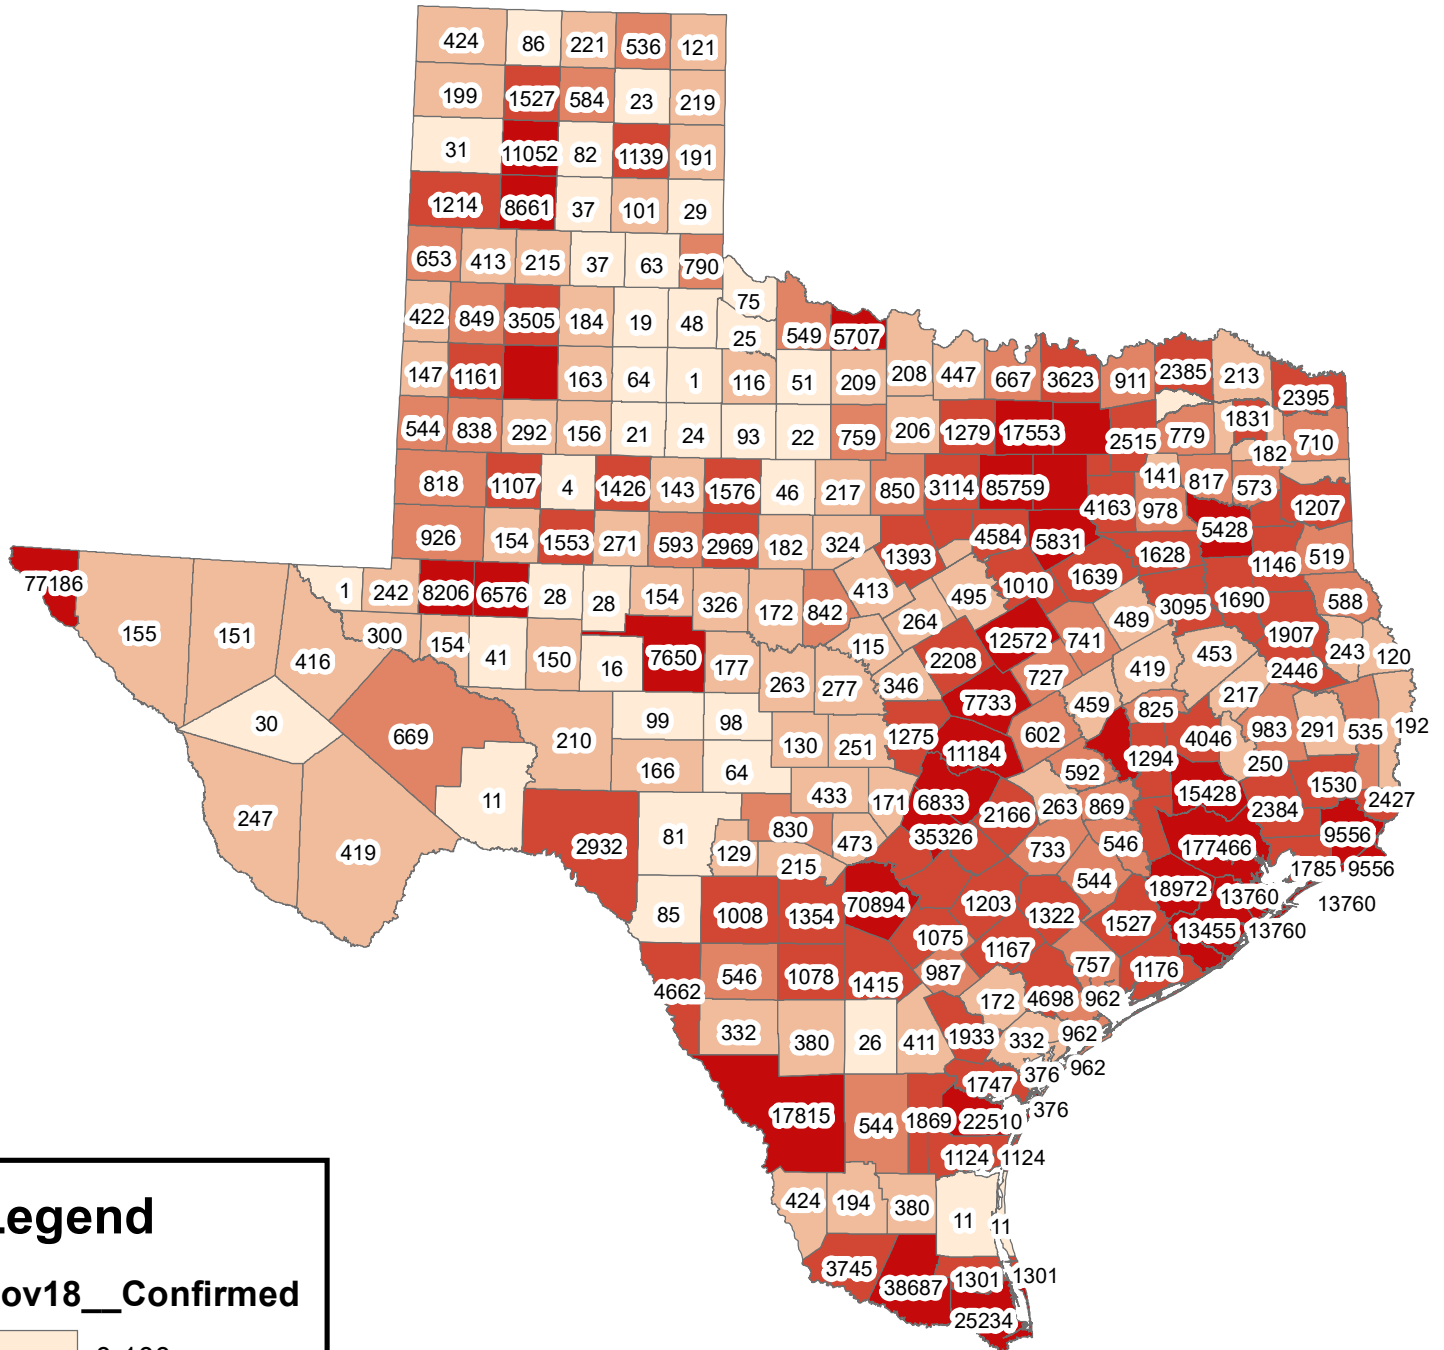

# Texas Covid-19 Confirmed Cases November 18, 2020

## Legend