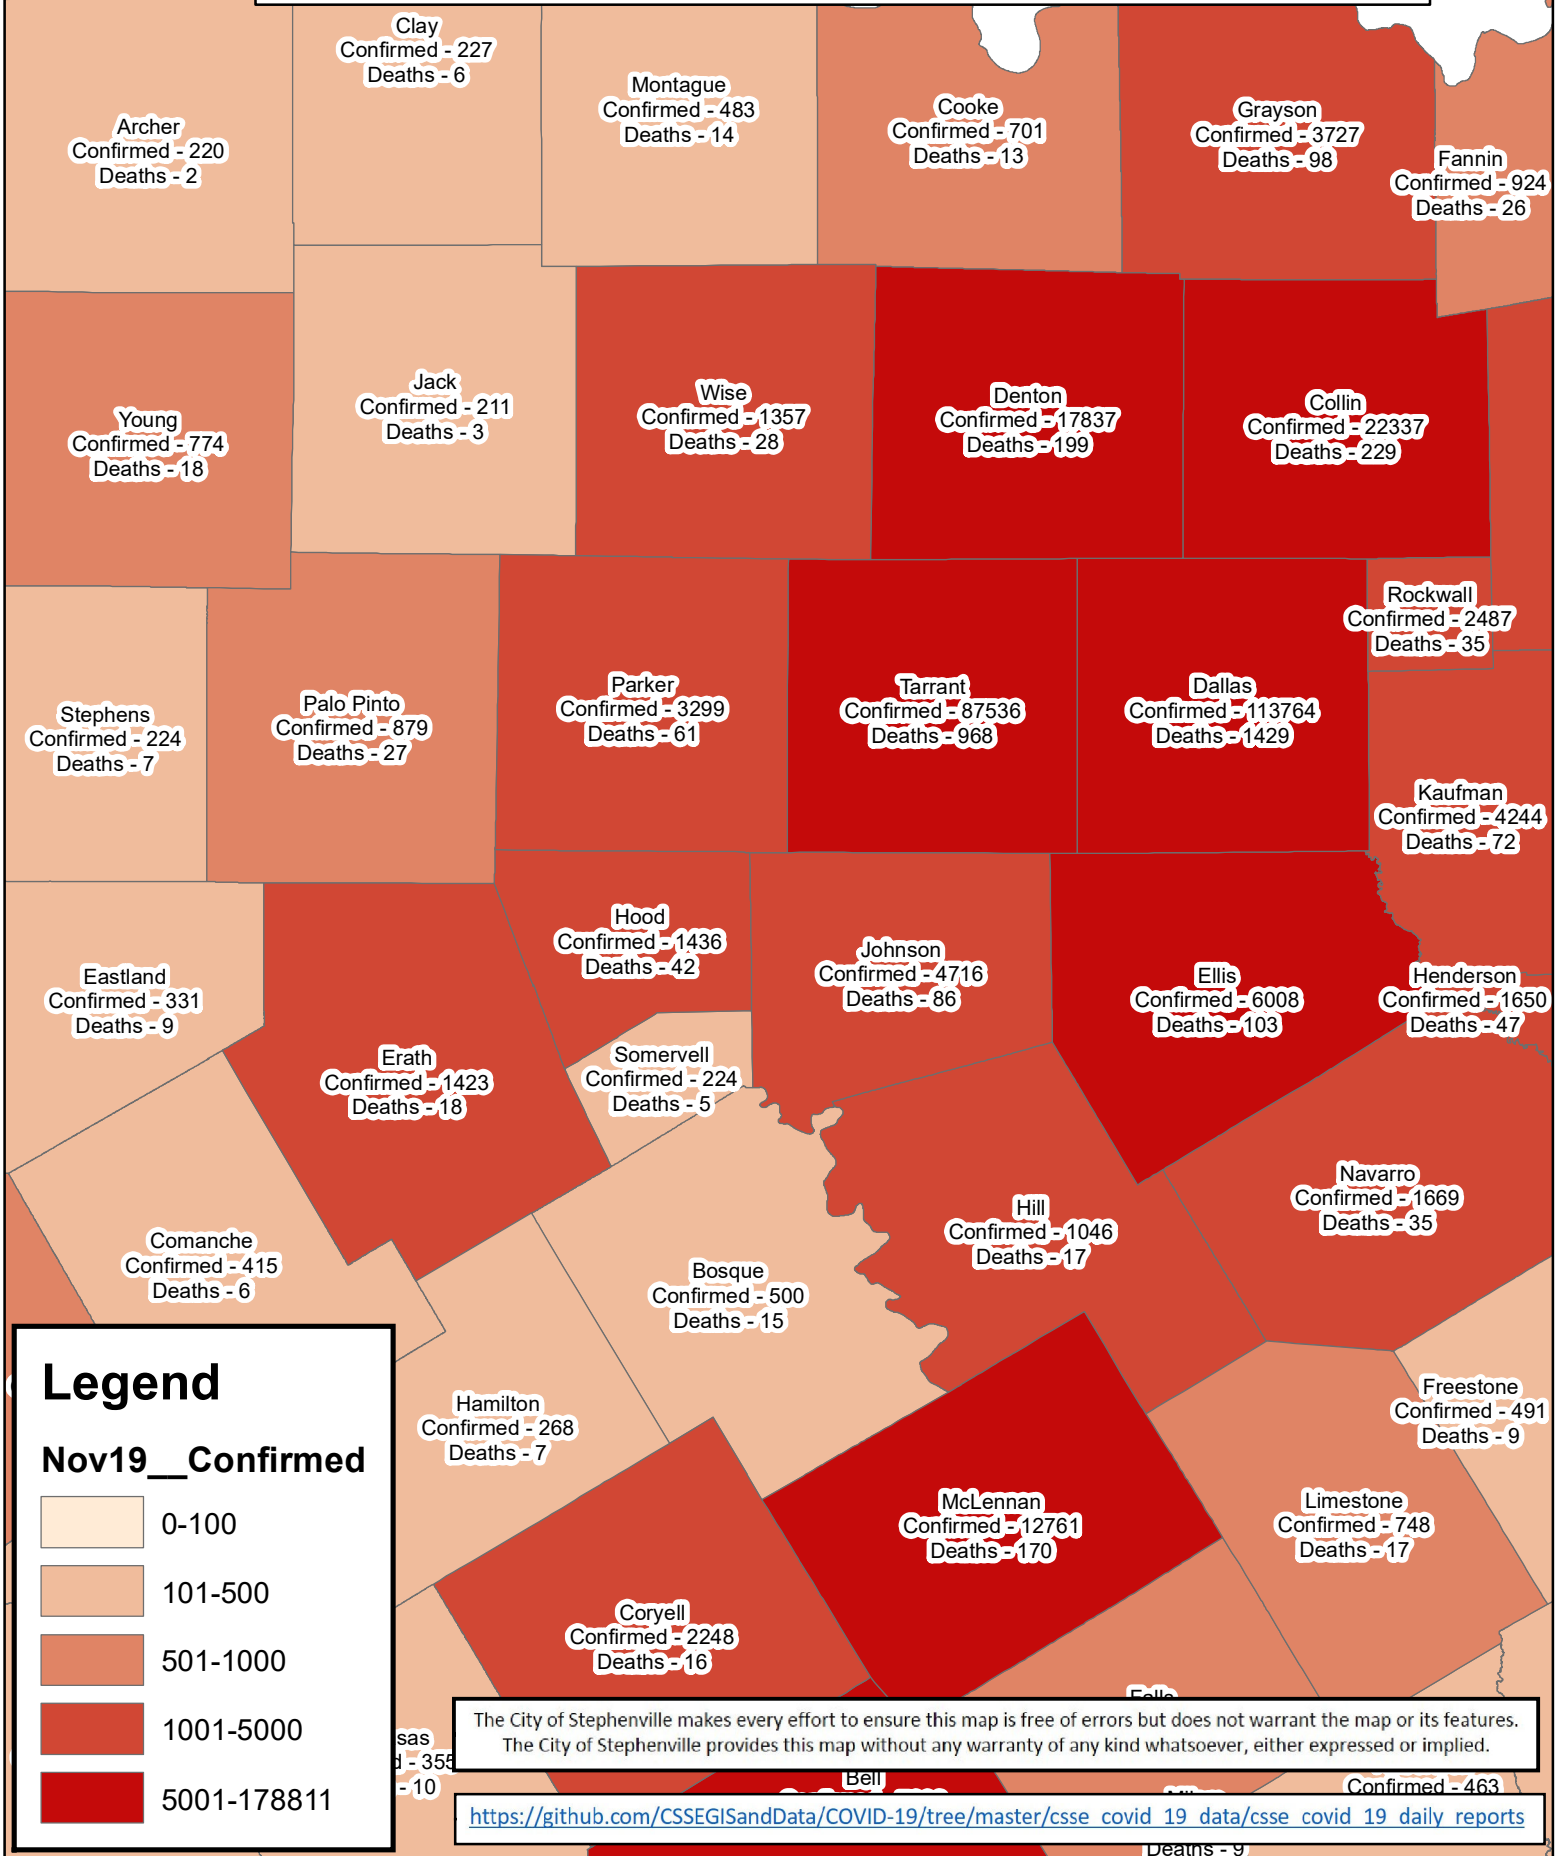

Erath County Area Covid-19 Confirmed Cases November 19, 2020

Legend

Nov19__Confirmed

The City of Stephenville makes every effort to ensure this map is free of errors but does not warrant the map or its features. The City of Stephenville provides this map without any warranty of any kind whatsoever, either expressed or implied.

https://github.com/CSSEGISandData/COVID-19/tree/master/csse_covid_19_data/csse_covid_19_daily_reports