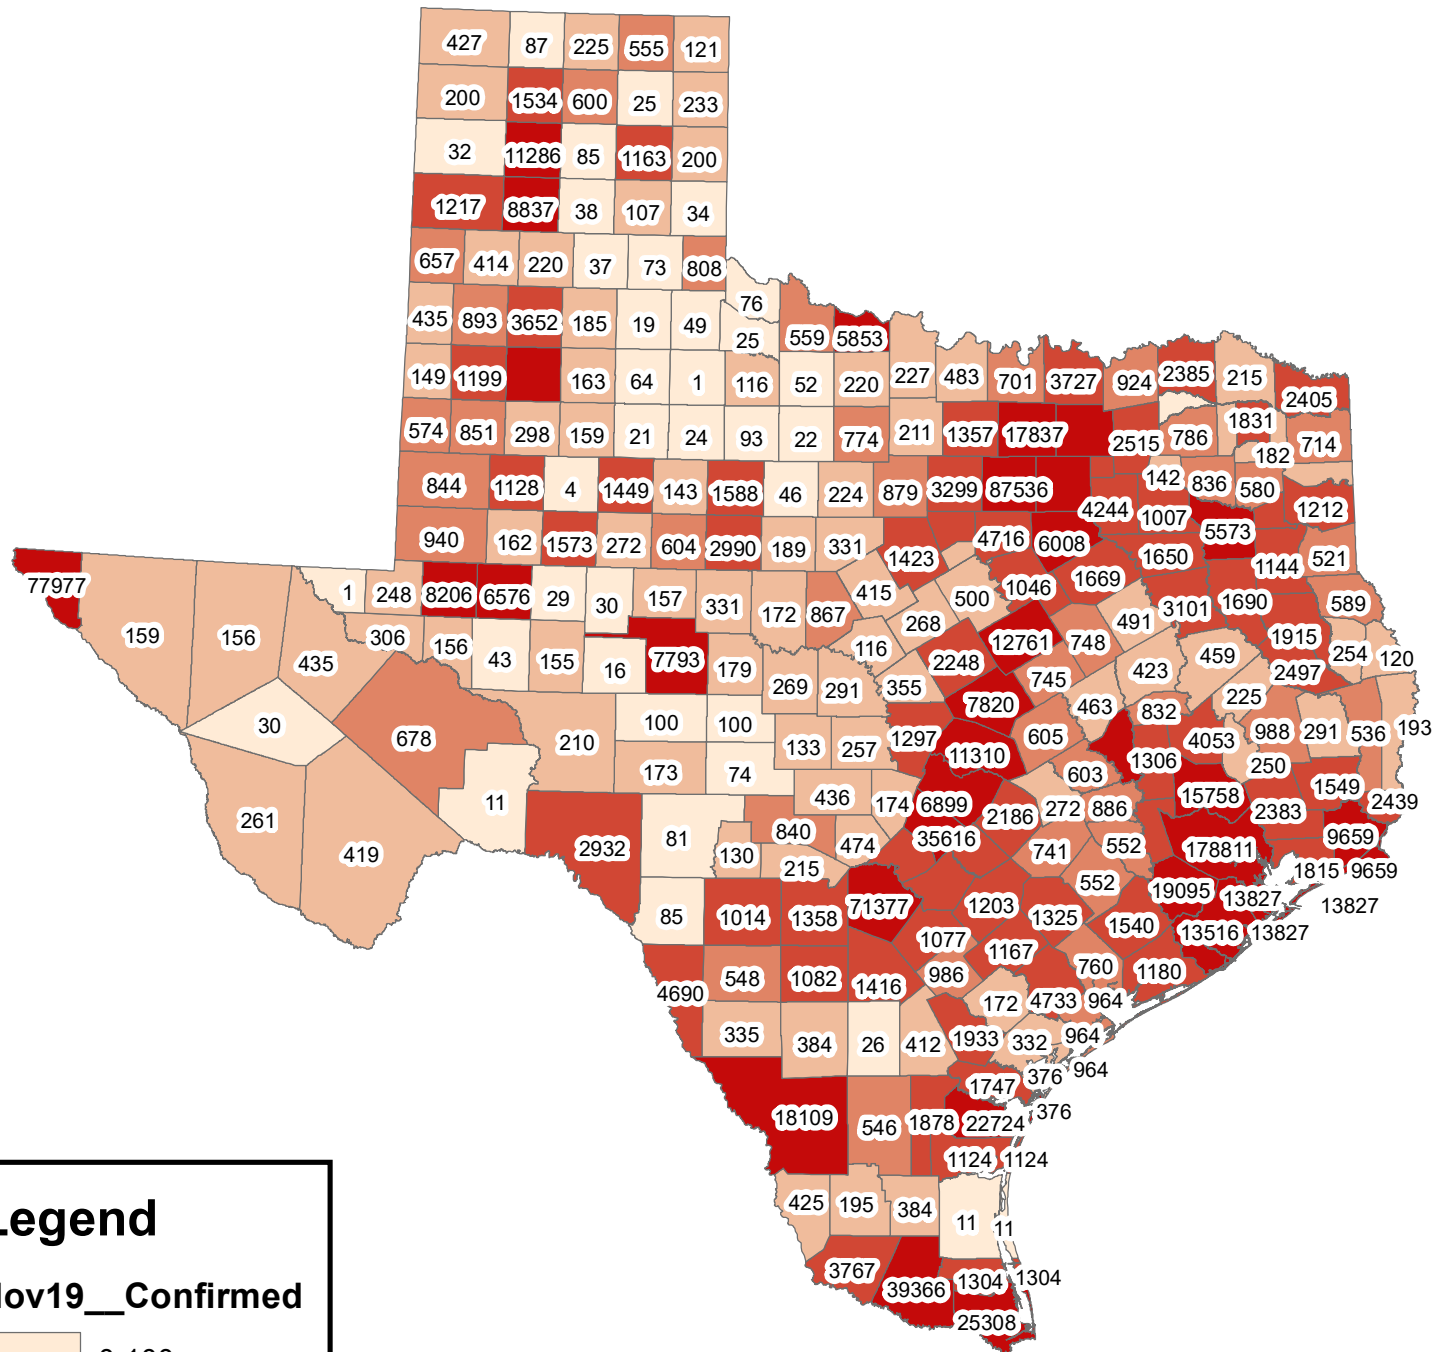

Texas Covid-19 Confirmed Cases November 19, 2020

Legend

Nov19__Confirmed

The City of Stephenville makes every effort to ensure this map is free of errors but does not warrant the map or its features. The City of Stephenville provides this map without any warranty of any kind whatsoever, either expressed or implied.

[https://github.com/CSSEGISandData/COVID-19/tree/master/csse covid 19 data/csse covid 19 daily reports](https://github.com/CSSEGISandData/COVID-19/tree/master/csse%20covid%2019%20data/csse%20covid%2019%20daily%20reports)