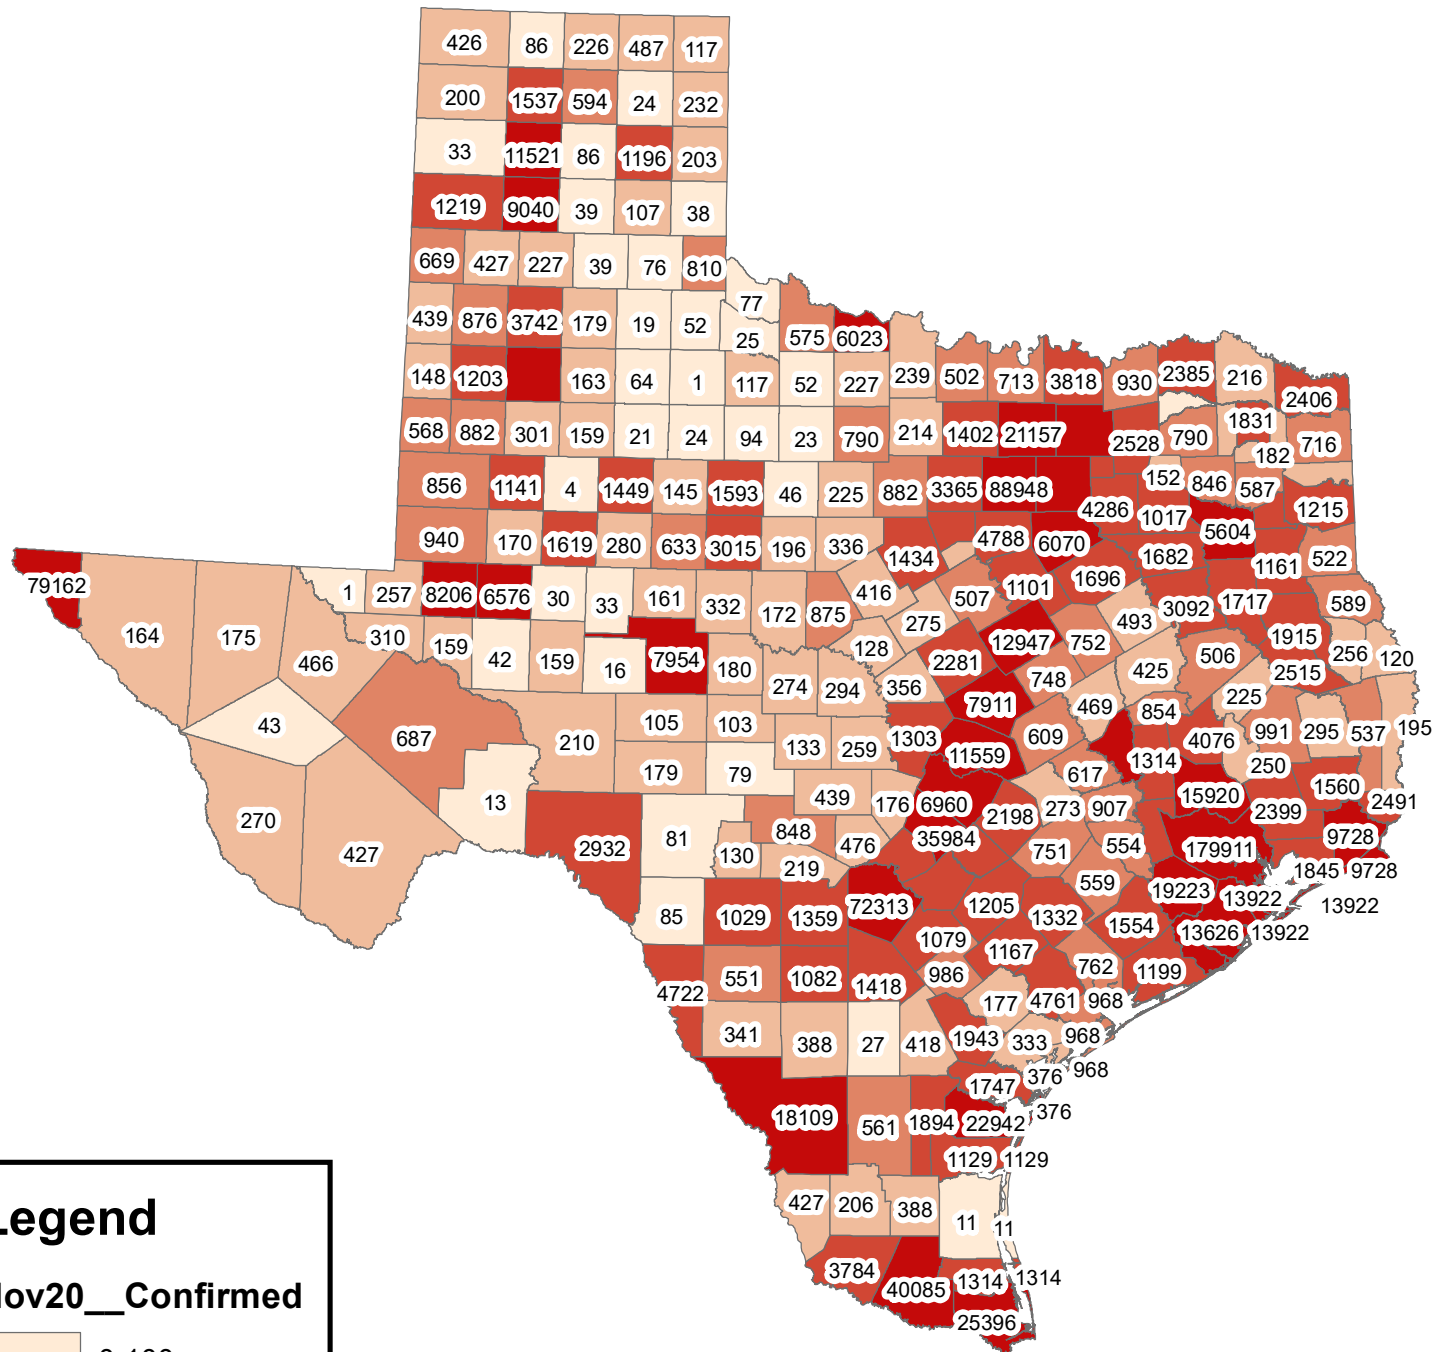

# Texas Covid-19 Confirmed Cases November 20, 2020

## Legend