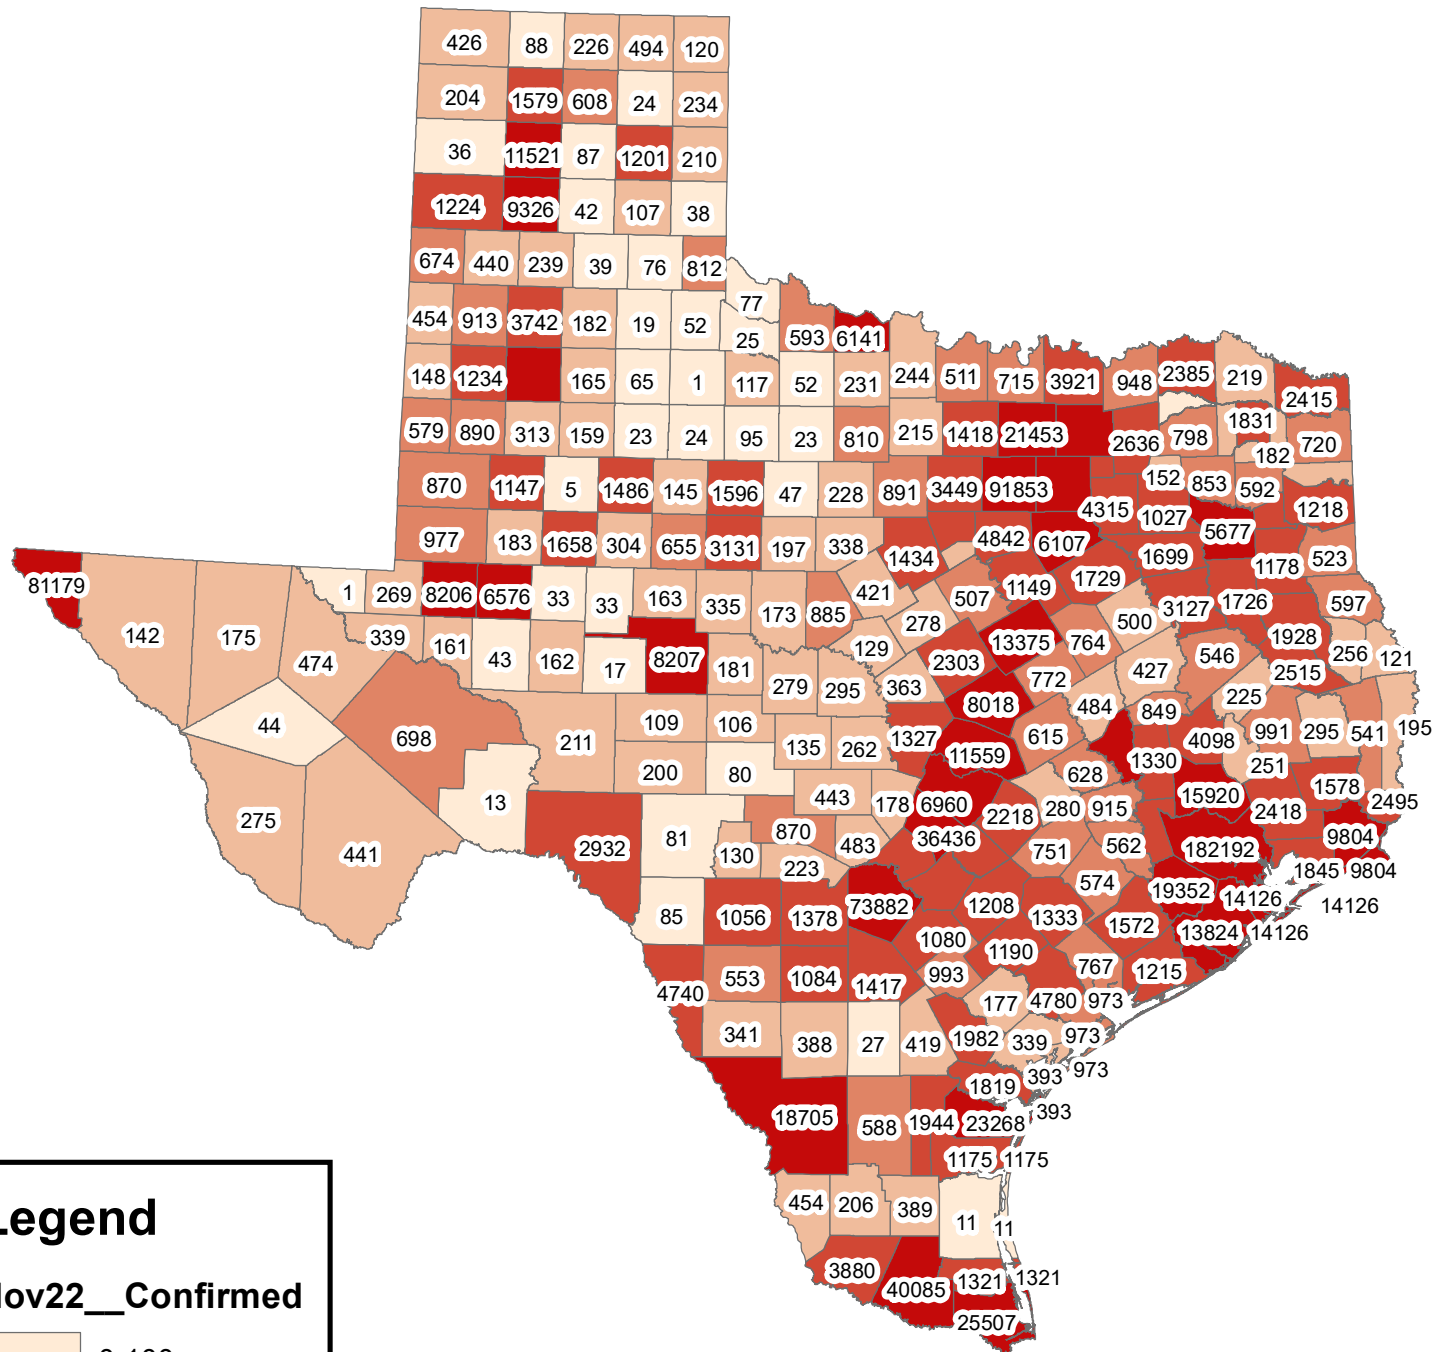

# Texas Covid-19 Confirmed Cases November 22, 2020

## Legend