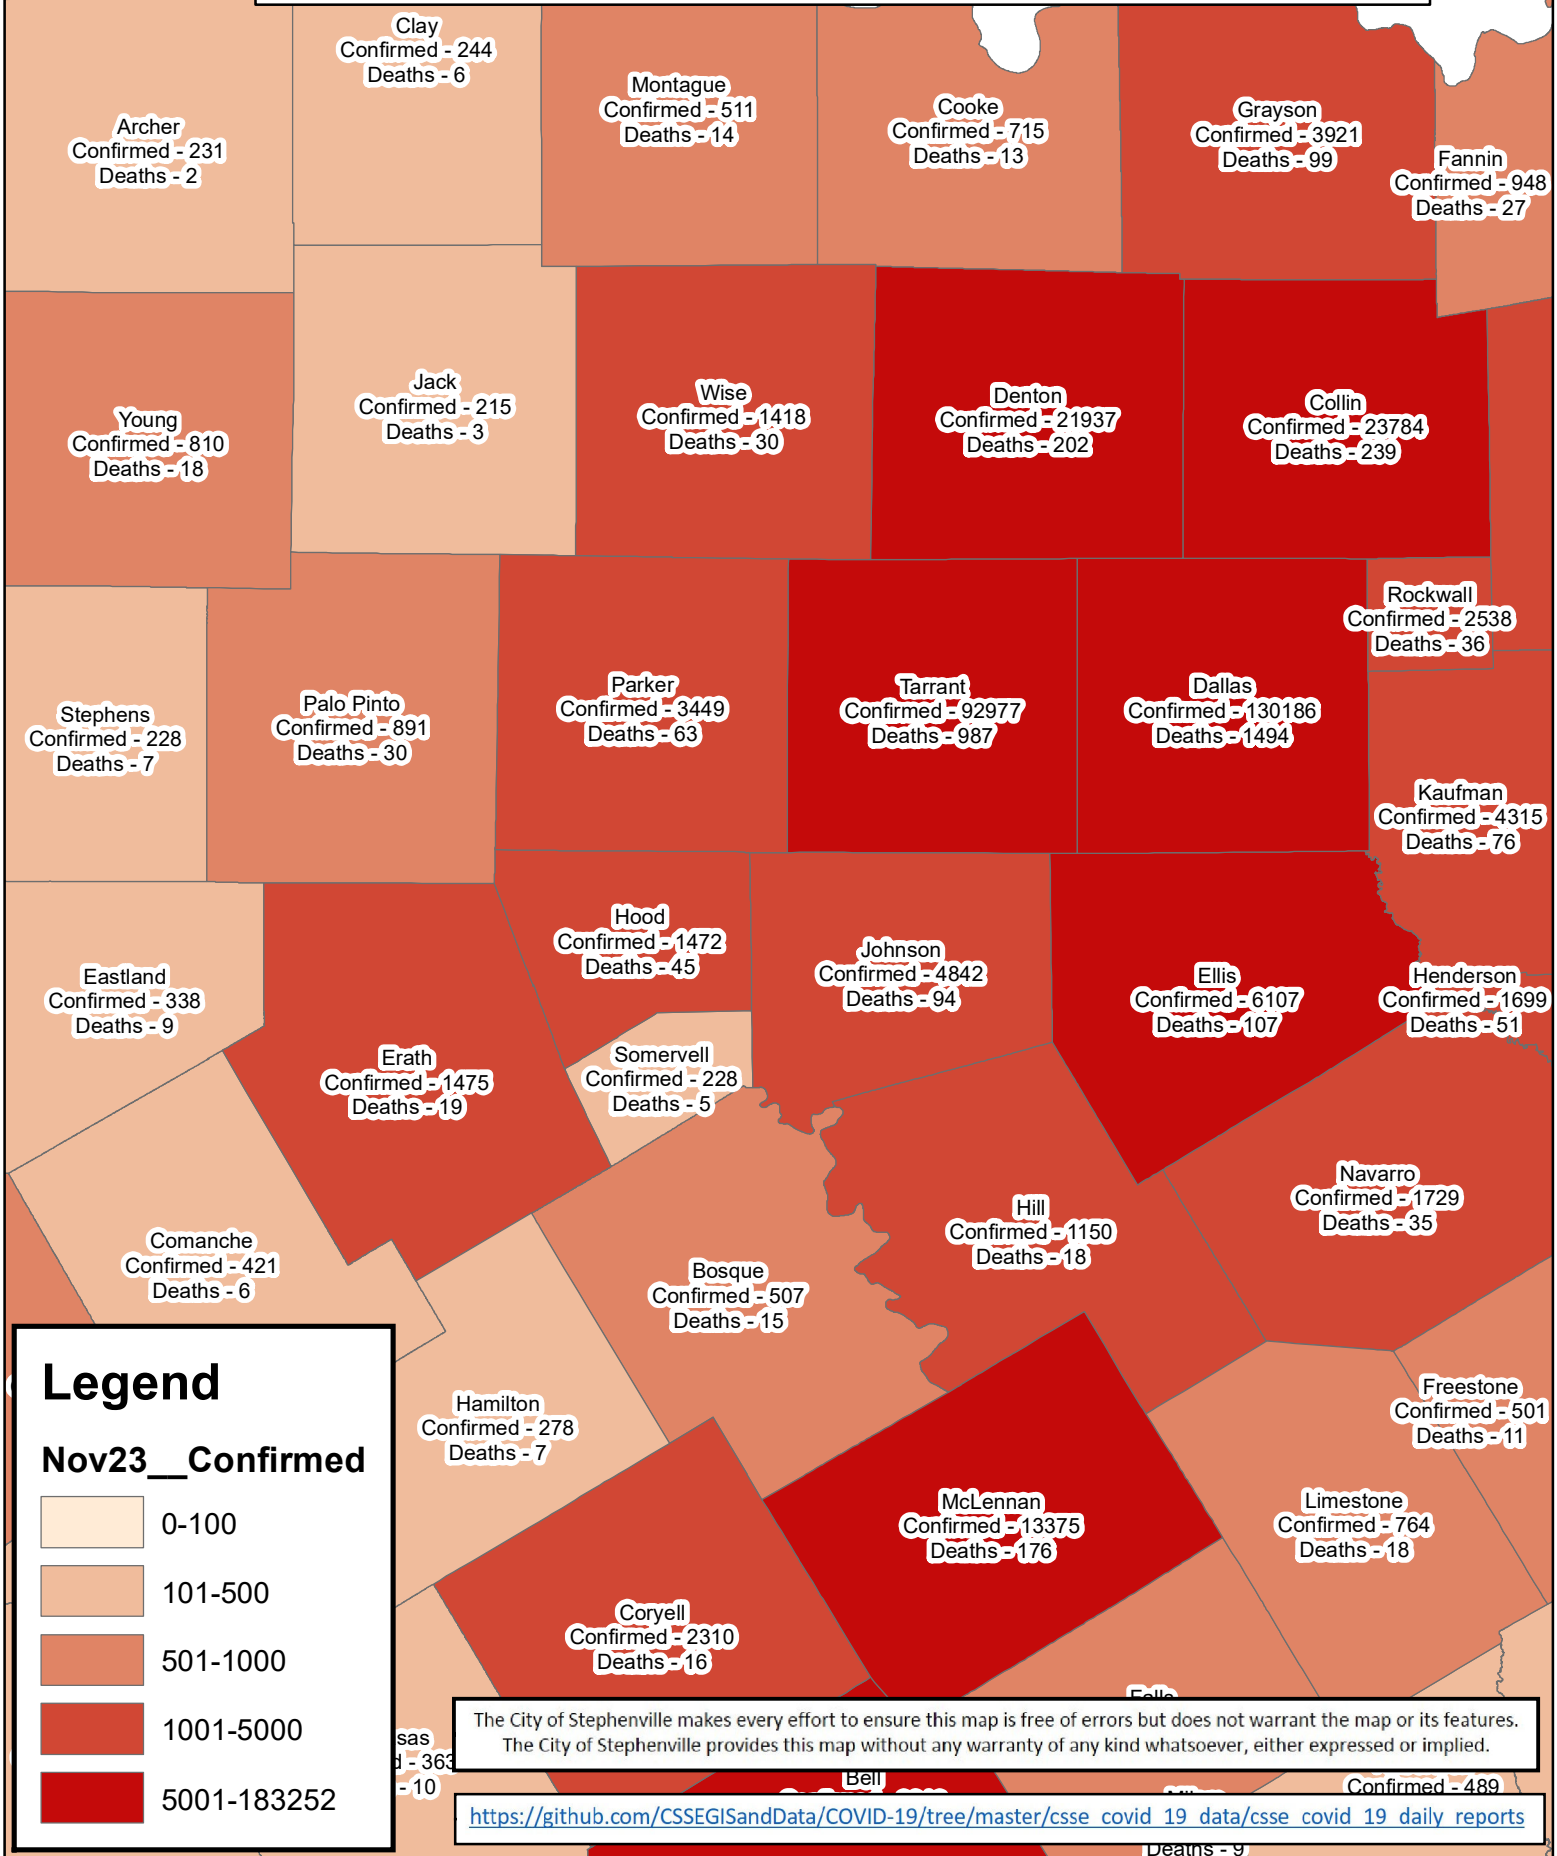

Erath County Area Covid-19 Confirmed Cases November 23, 2020

Legend

Nov23__Confirmed

The City of Stephenville makes every effort to ensure this map is free of errors but does not warrant the map or its features. The City of Stephenville provides this map without any warranty of any kind whatsoever, either expressed or implied.

https://github.com/CSSEGISandData/COVID-19/tree/master/csse_covid_19_data/csse_covid_19_daily_reports