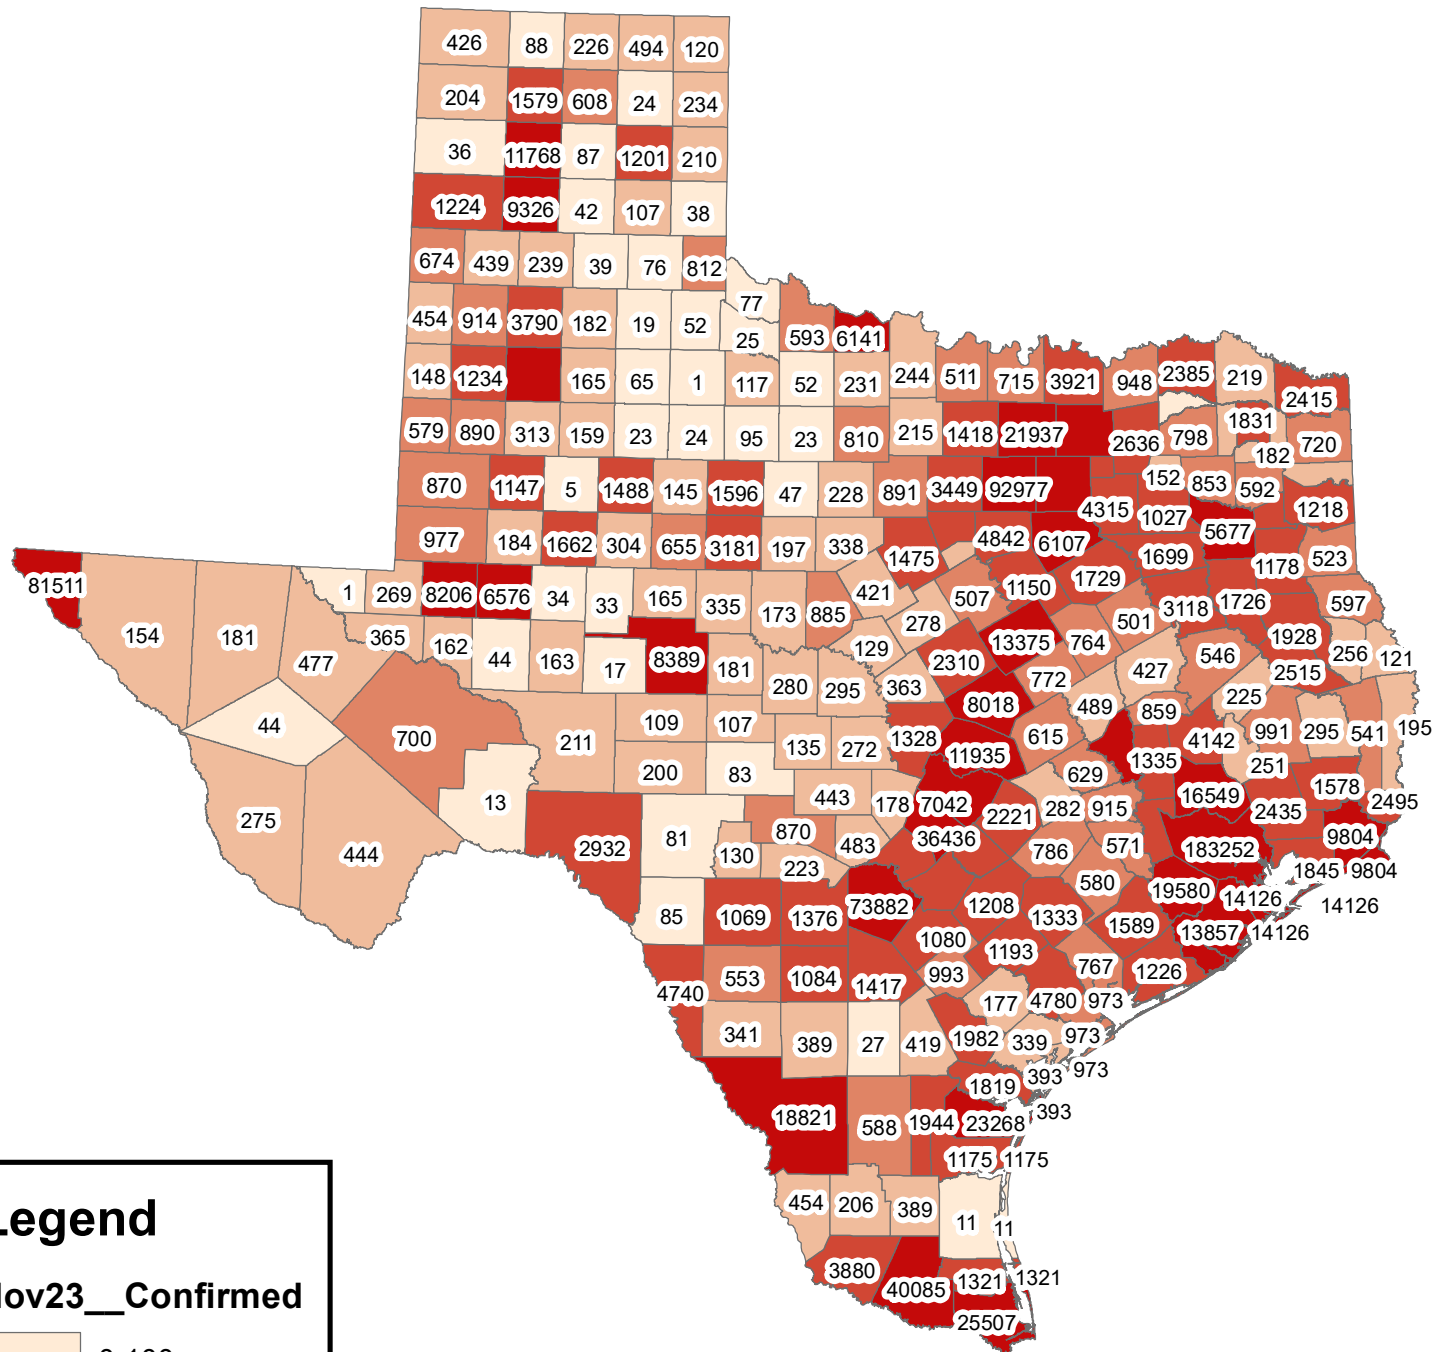

# Texas Covid-19 Confirmed Cases November 23, 2020

## Legend