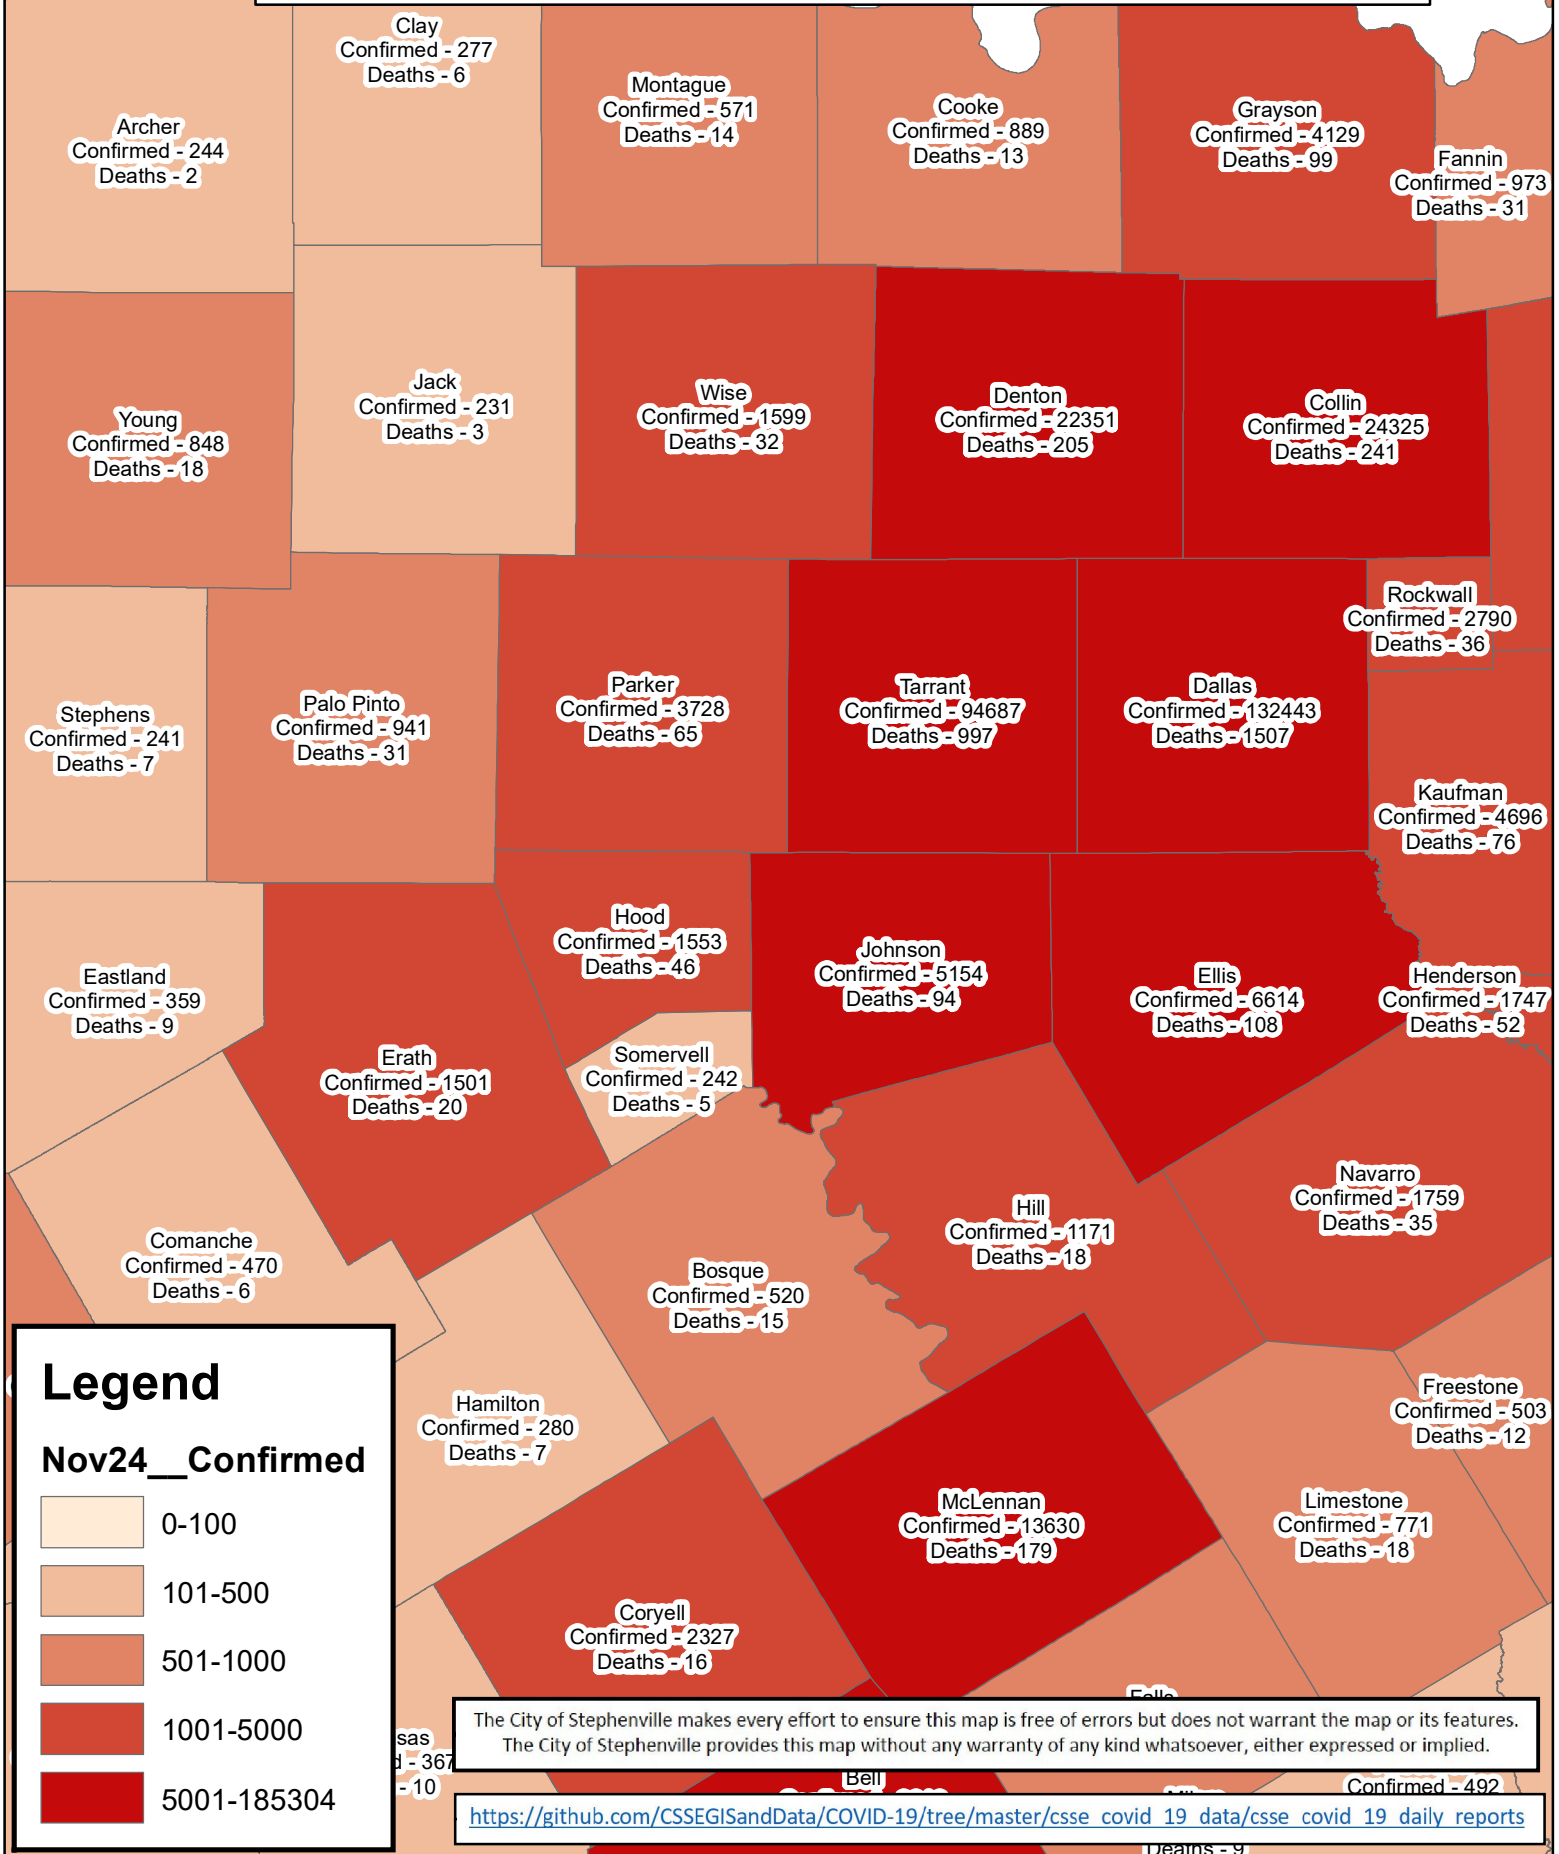

Erath County Area Covid-19 Confirmed Cases November 24, 2020

Legend

Nov24__Confirmed

The City of Stephenville makes every effort to ensure this map is free of errors but does not warrant the map or its features. The City of Stephenville provides this map without any warranty of any kind whatsoever, either expressed or implied.

https://github.com/CSSEGISandData/COVID-19/tree/master/csse_covid_19_data/csse_covid_19_daily_reports